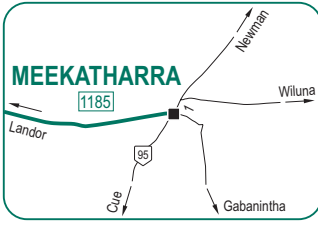

1. **LEGEND**
2. Indicates route taken in distance book
   - ..... Future state road
   - → Route taken to noted destination
   - G Grain bin
   - P Truck parking bay
   - W Weighbridge
   - M Main Roads office

WARNING:
Roads in this area may be impassable in wet weather. For up to date information on road conditions on highways and main roads, please ring Main Roads 24 hour Customer Call Centre on toll free number: **138 138**
For minor roads, please call the responsible local government office.

NOTE:
Minor roads in this area may be unsealed and only suitable for off-road vehicles. For further information please contact responsible Local Government.

See map 16

See map 16

See map 15

See map 13

See map 14