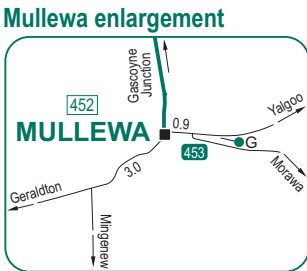

See map 13

See map 14