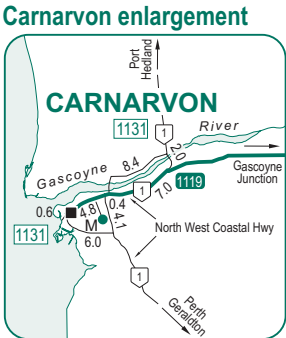

See map 16

See map 16