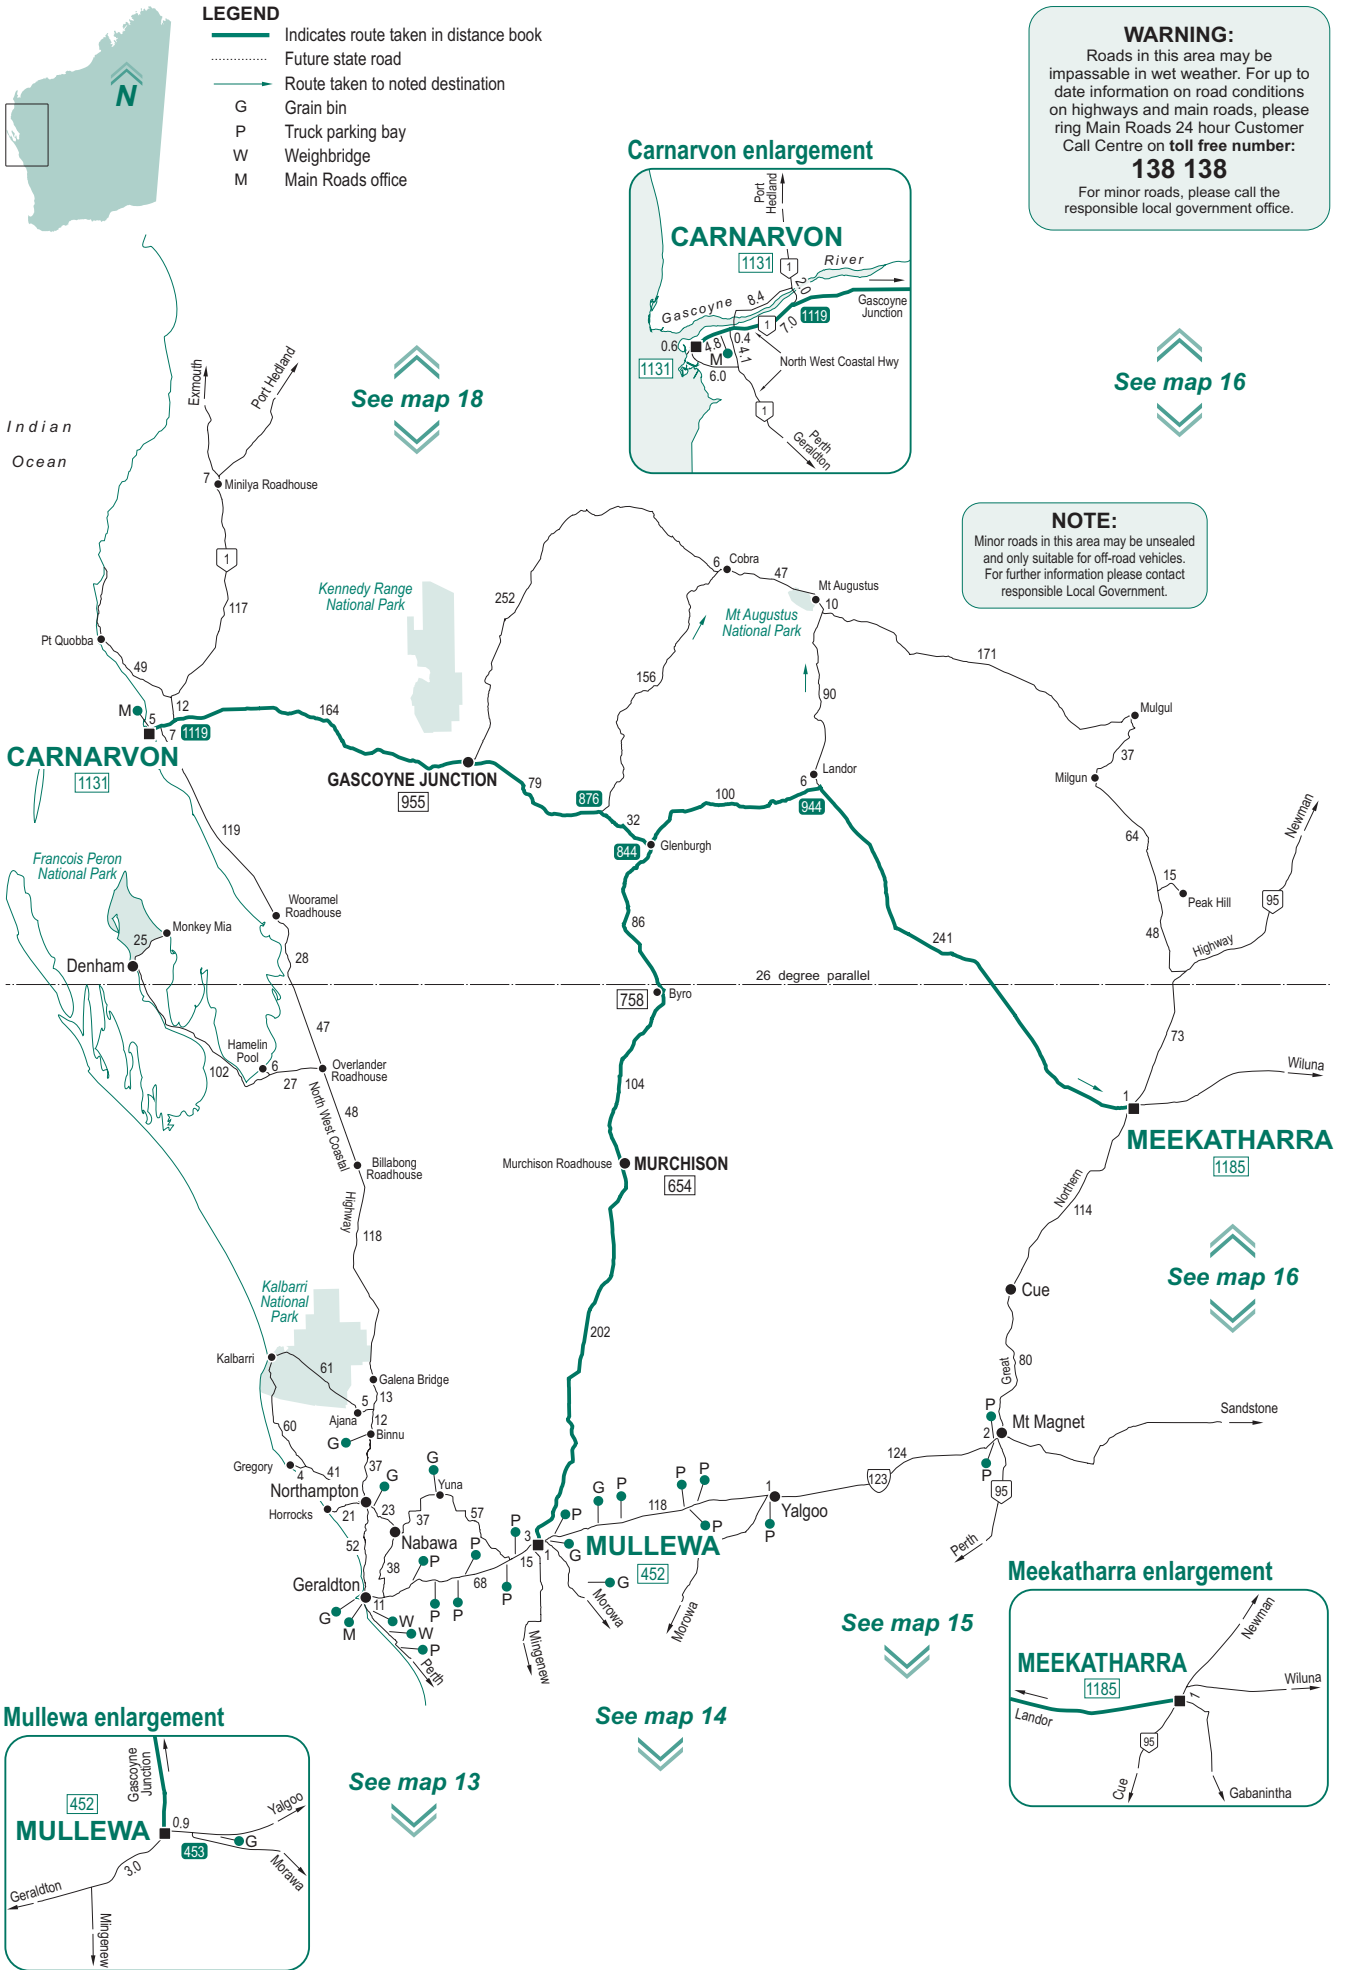

Mullewa - Carnarvon and Meekatharra | via Murchison

Mullewa to Carnarvon: [MULLEWA], Carnarvon Mullewa Rd (667), North West Coastal Hwy (7), Robinson St (5), [CARNARVON] Mullewa to Meekatharra: [MULLEWA], Carnarvon Mullewa Rd (392), Dalgety Downs Glenburgh Rd (22), Dalgety Downs Landor Rd (78), Landor Meekatharra Rd (160), Carnarvon Meekatharra Rd (81), [MEEKATHARRA]

The street name on some routes may change through townsites.

- LEGEND**
- Indicates route taken in distance book
 - Future state road
 - Route taken to noted destination
 - G Grain bin
 - P Truck parking bay
 - W Weighbridge
 - M Main Roads office

WARNING:
 Roads in this area may be impassable in wet weather. For up to date information on road conditions on highways and main roads, please ring Main Roads 24 hour Customer Call Centre on toll free number: **138 138**
 For minor roads, please call the responsible local government office.

NOTE:
 Minor roads in this area may be unsealed and only suitable for off-road vehicles. For further information please contact responsible Local Government.

See map 16

See map 16

See map 15

See map 13

See map 14