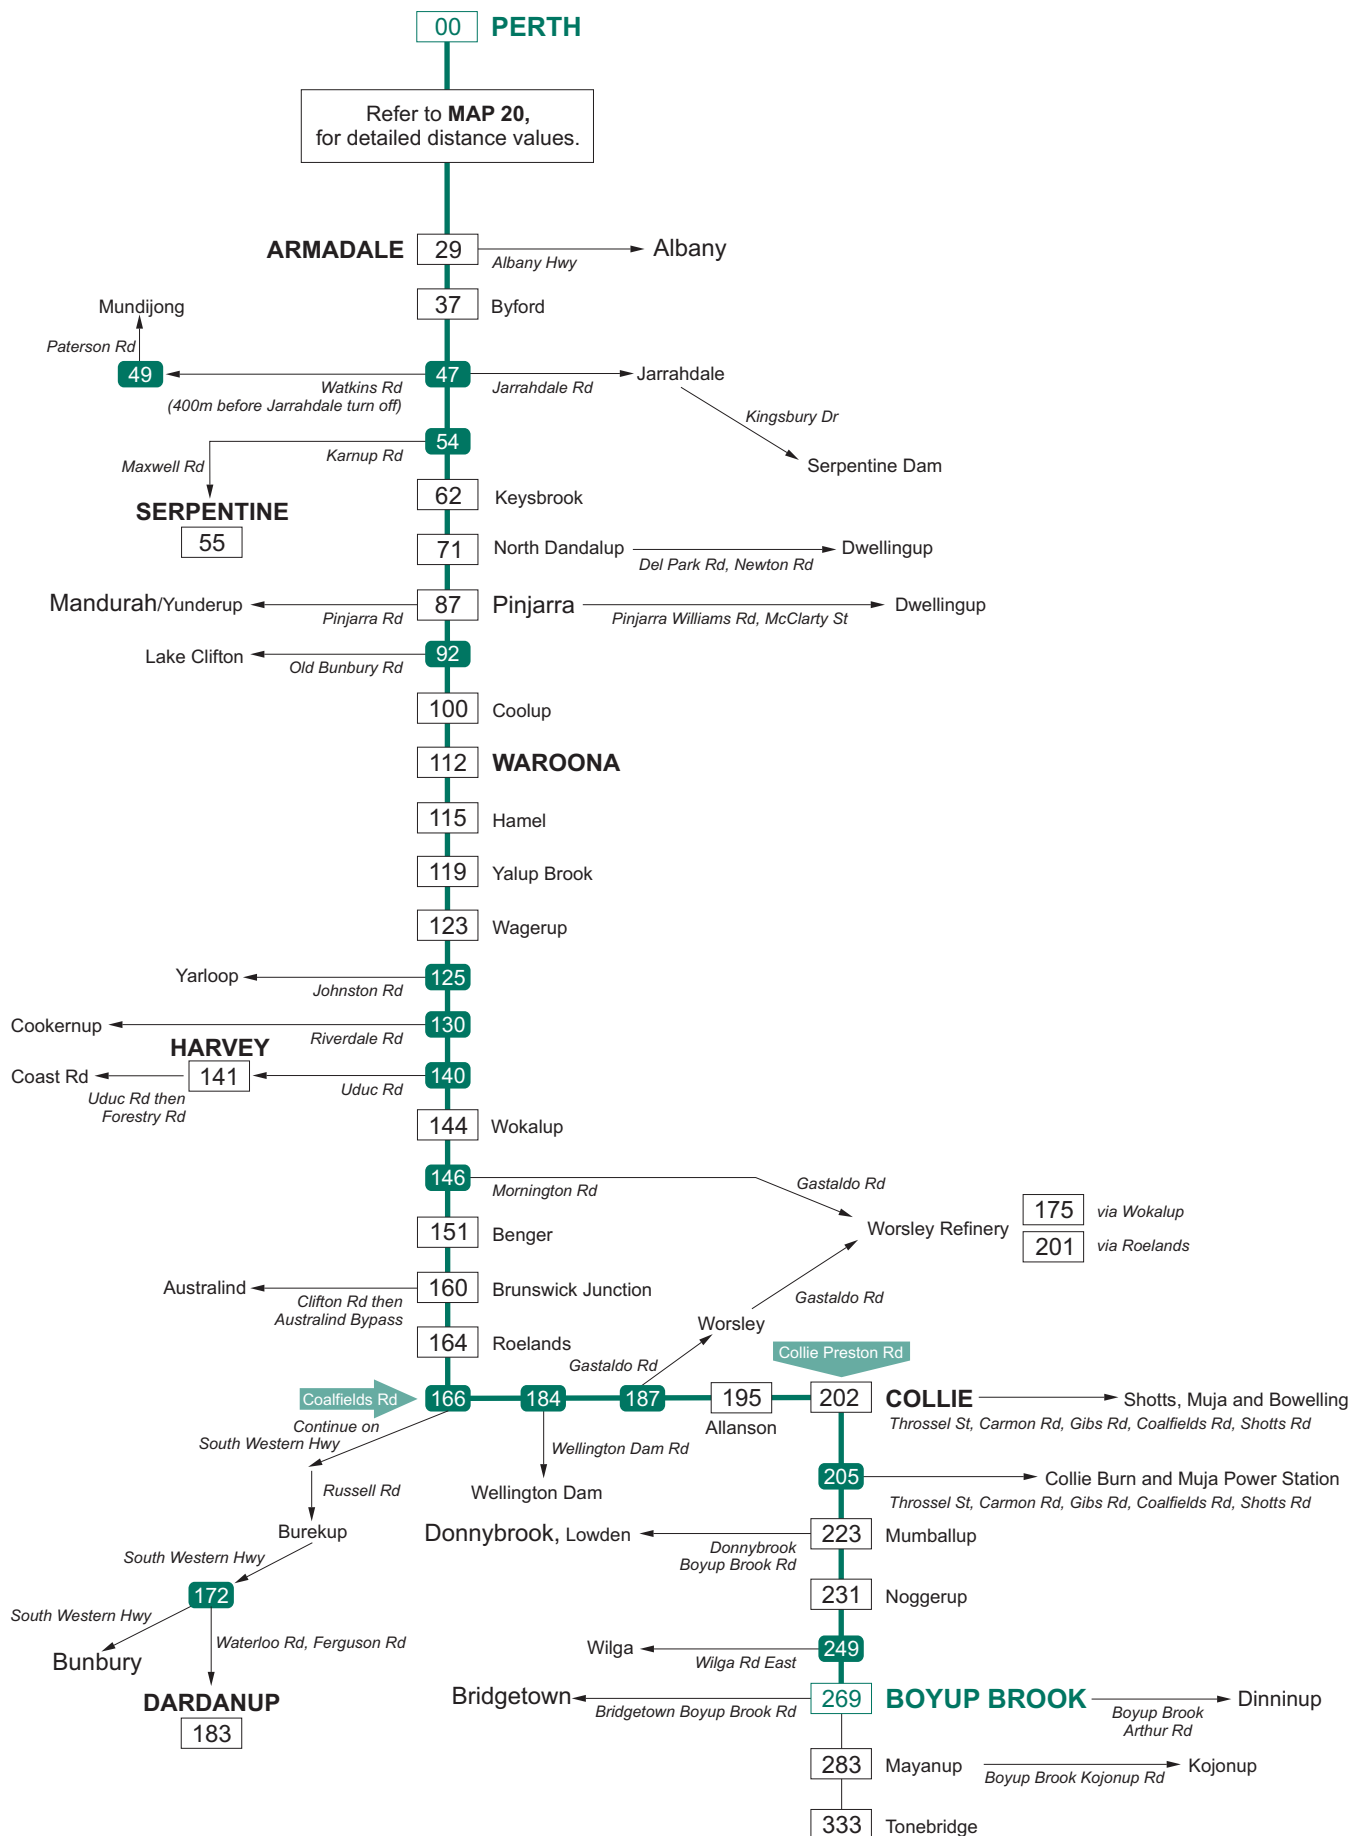

Perth - Boyup Brook | via Armadale, Serpentine, Pinjarra, Waroona, Harvey and Collie

[PERTH], St Georges Tce (0.6), Adelaide Tce (1.3), Causeway (1.2), Shepperton Rd (4), Albany Hwy (5), Kenwick Link (3), Albany Hwy (14), South Western Hwy (137), Coalfields Rd (36), Collie Preston Rd (67), [BOYUP BROOK], Boyup Brook Kojonup Rd (14), Boyup Brook Cranbrook Rd (50)

The street name on some routes may change through townsites.

For further detail of the Perth Metropolitan Area

PERTH

See map 20

LEGEND

-  Indicates route taken in distance book
-  Future state road
-  Route taken to noted destination
-  Grain bin
-  Truck parking bay
-  Weighbridge
-  Main Roads office

Indian Ocean

See map 6

See map 1

See map 5

See map 2

See map 3