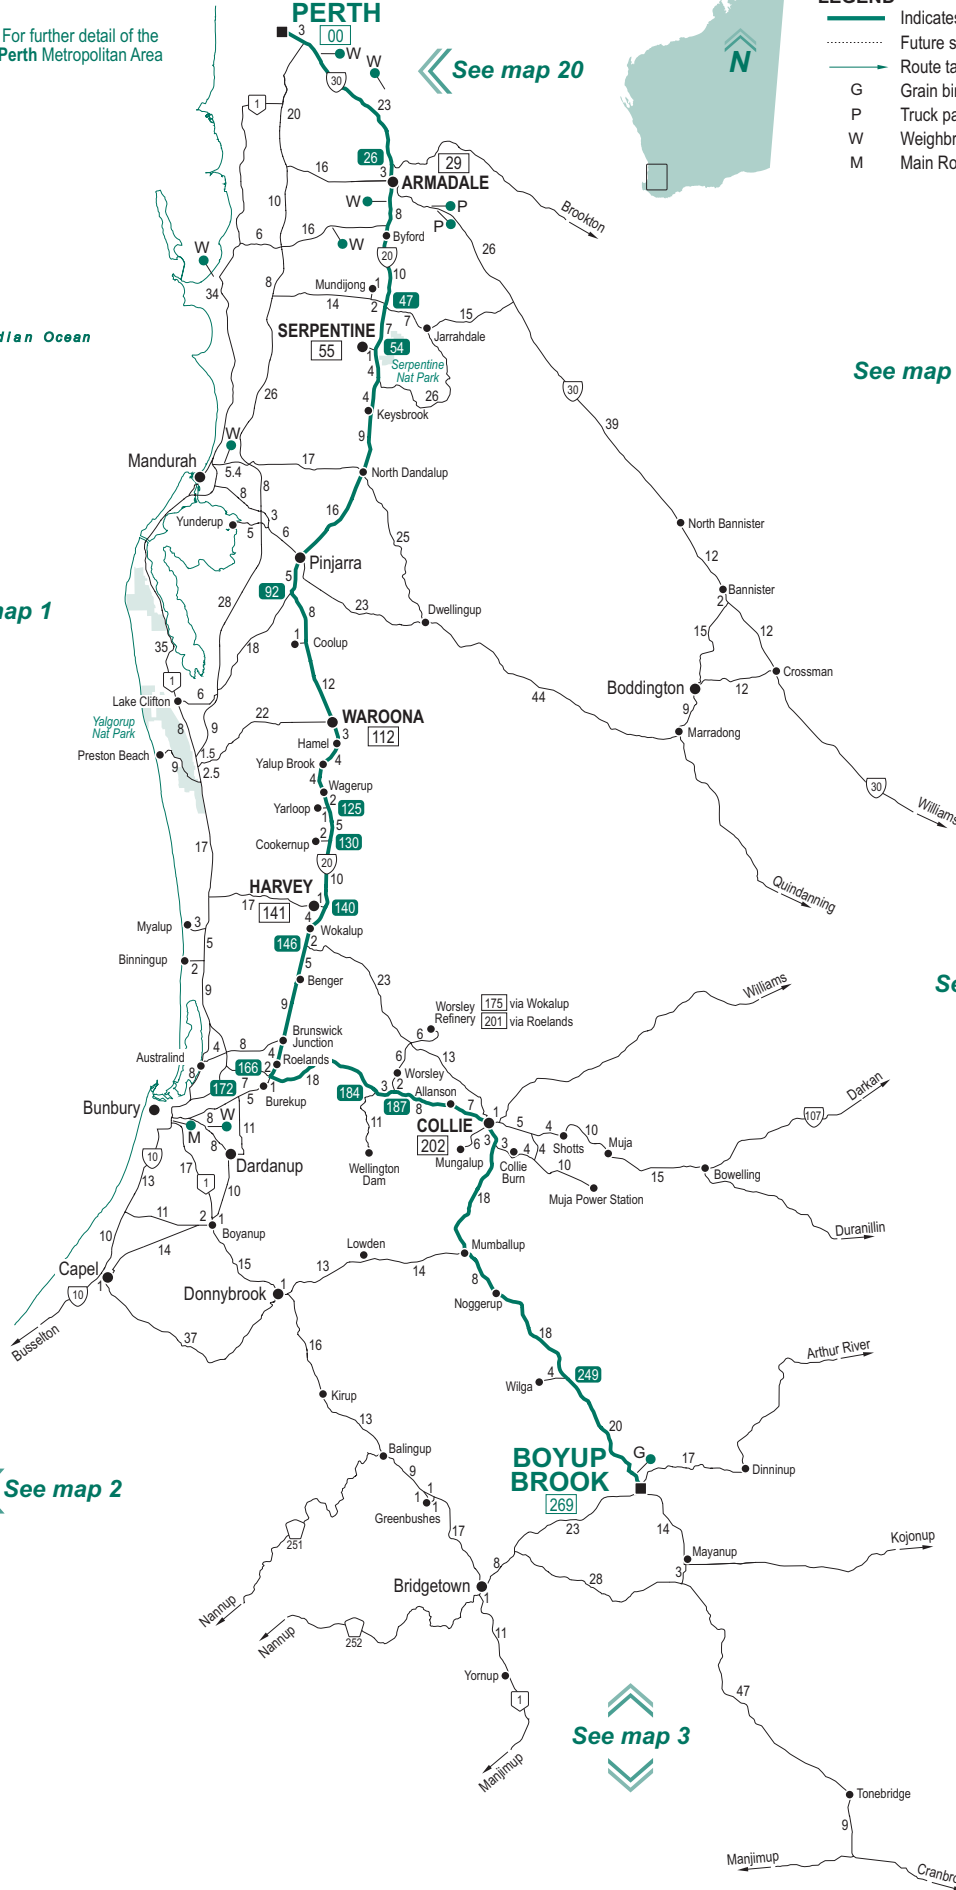

Perth - Boyup Brook | via Armadale, Serpentine, Pinjarra, Waroona, Harvey and Collie

[PERTH], St Georges Tce (0.6), Adelaide Tce (1.3), Causeway (1.2), Shepperton Rd (4), Albany Hwy (5), Kenwick Link (3), Albany Hwy (14), South Western Hwy (137), Coalfields Rd (36), Collie Preston Rd (67), [BOYUP BROOK], Boyup Brook Kojonup Rd (14), Boyup Brook Cranbrook Rd (50)

The street name on some routes may change through townsites.

For further detail of the Perth Metropolitan Area

PERTH

See map 20

LEGEND

-  Indicates route taken in distance book
-  Future state road
-  Route taken to noted destination
-  Grain bin
-  Truck parking bay
-  Weighbridge
-  Main Roads office

Indian Ocean

See map 6

See map 1

See map 5

See map 2

See map 3