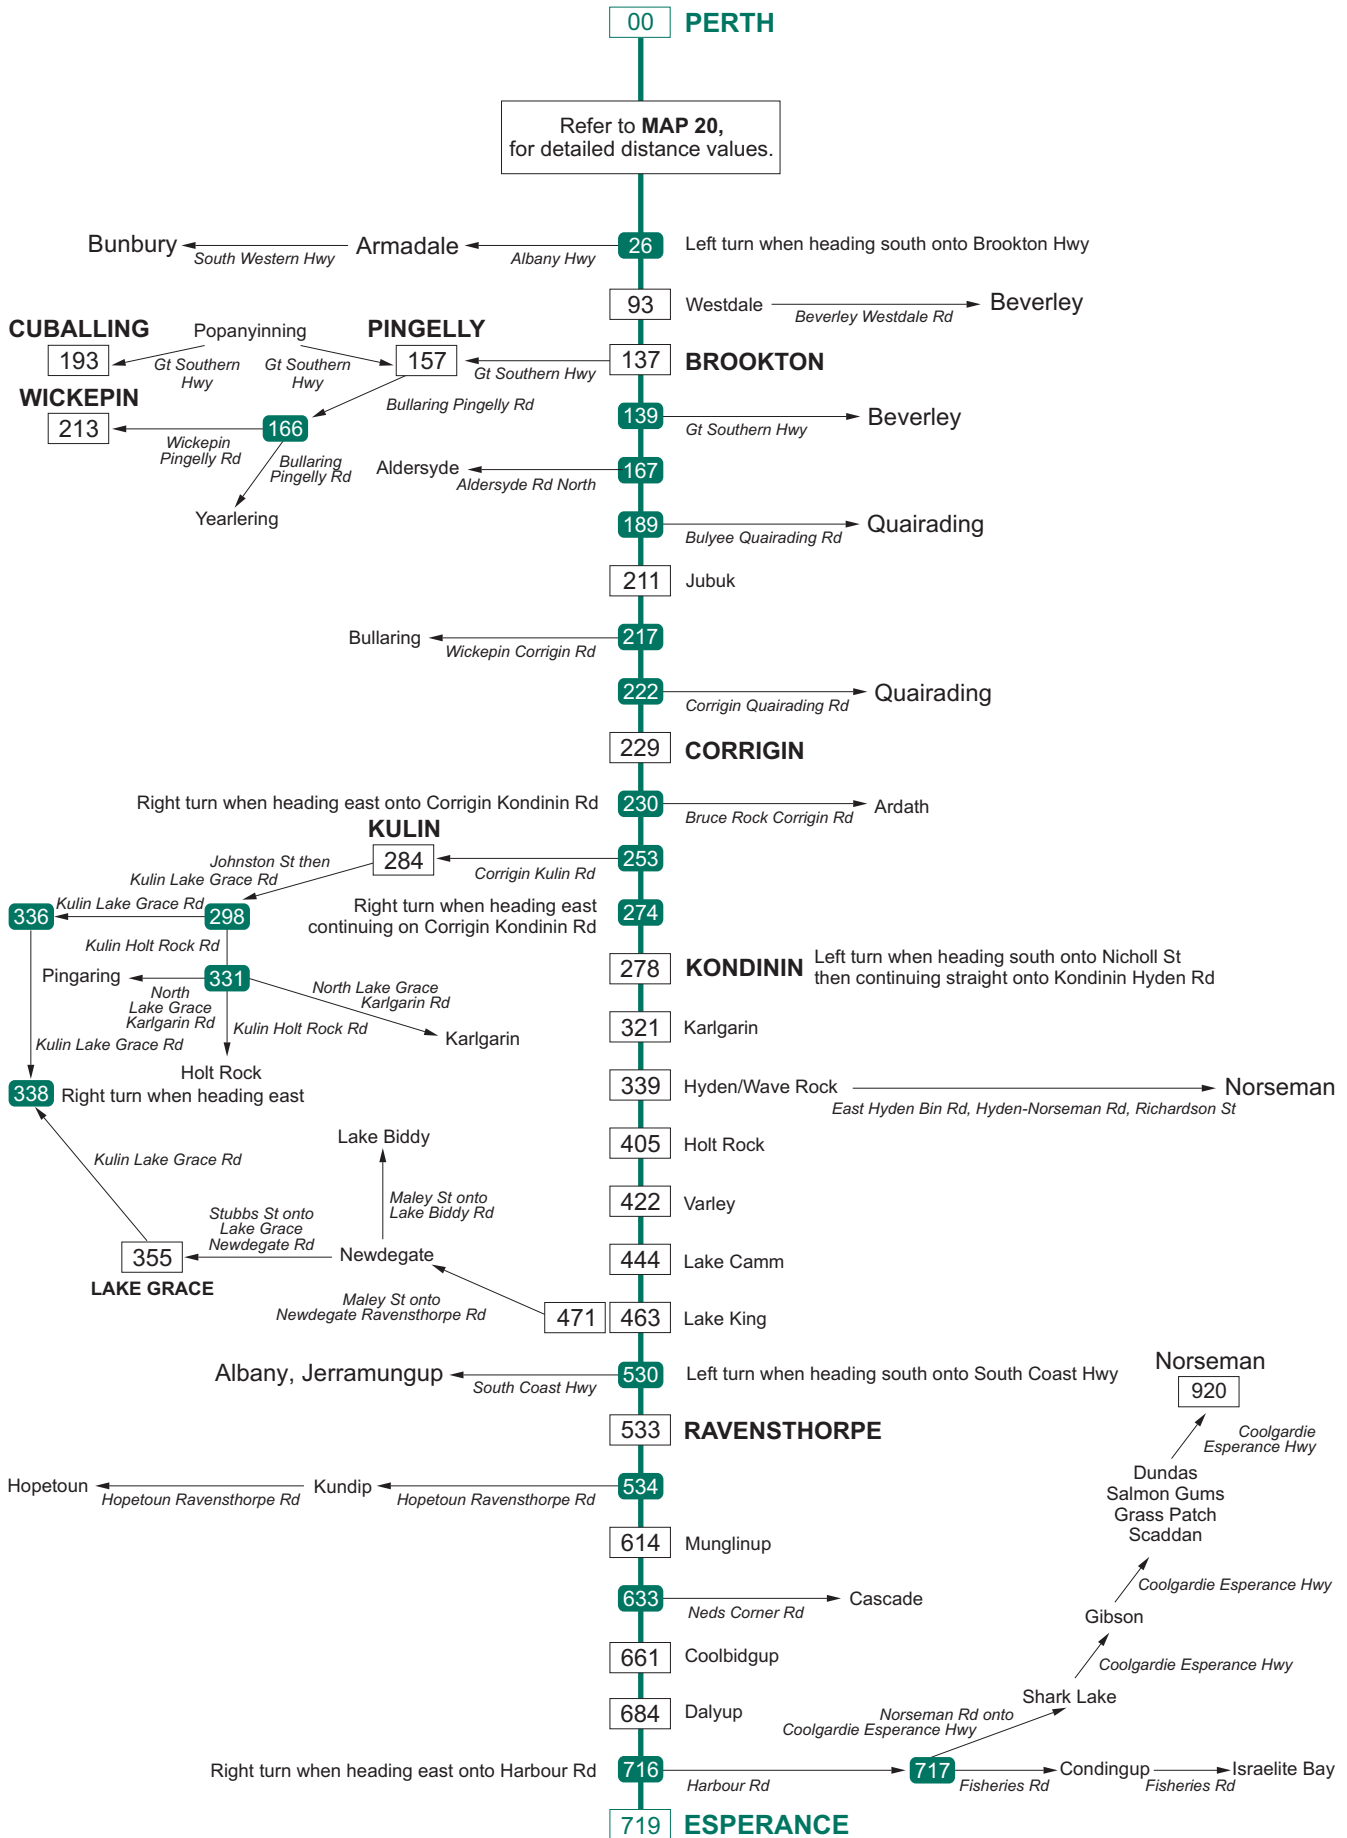

# Perth - Esperance | via Brookton, Corrigin, Kondinin and Ravensthorpe

[PERTH], St Georges Tce (0.6), Adelaide Tce (1.3), Causeway (1.2), Shepperton Rd (4), Albany Hwy (5), Kenwick Link (3), Albany Hwy (11), Brookton Hwy (113), Brookton Corrigin Rd (91), Corrigin Kondinin Rd (48), Kondinin Hyden Rd (61), Hyden Lake King Rd (124), Newdegate Ravensthorpe Rd (67), South Coast Hwy (186), Harbour Rd (3), [ESPERANCE]

The street name on some routes may change through townsites.

- LEGEND**
- Indicates route taken in distance book
  - Future state road
  - Route taken to noted destination
  - G Grain bin
  - P Truck parking bay
  - W Weighbridge
  - M Main Roads office

**NOTE:**  
Minor roads in this area may be unsealed and only suitable for off-road vehicles. For further information please contact the responsible Local Government.

See map 7

See map 20

See map 7

See map 9

See map 5

See map 10

See map 5

**Esperance enlargement**

**Perth - Esperance** | via Brookton, Corrigin, Kondinin and Ravensthorpe