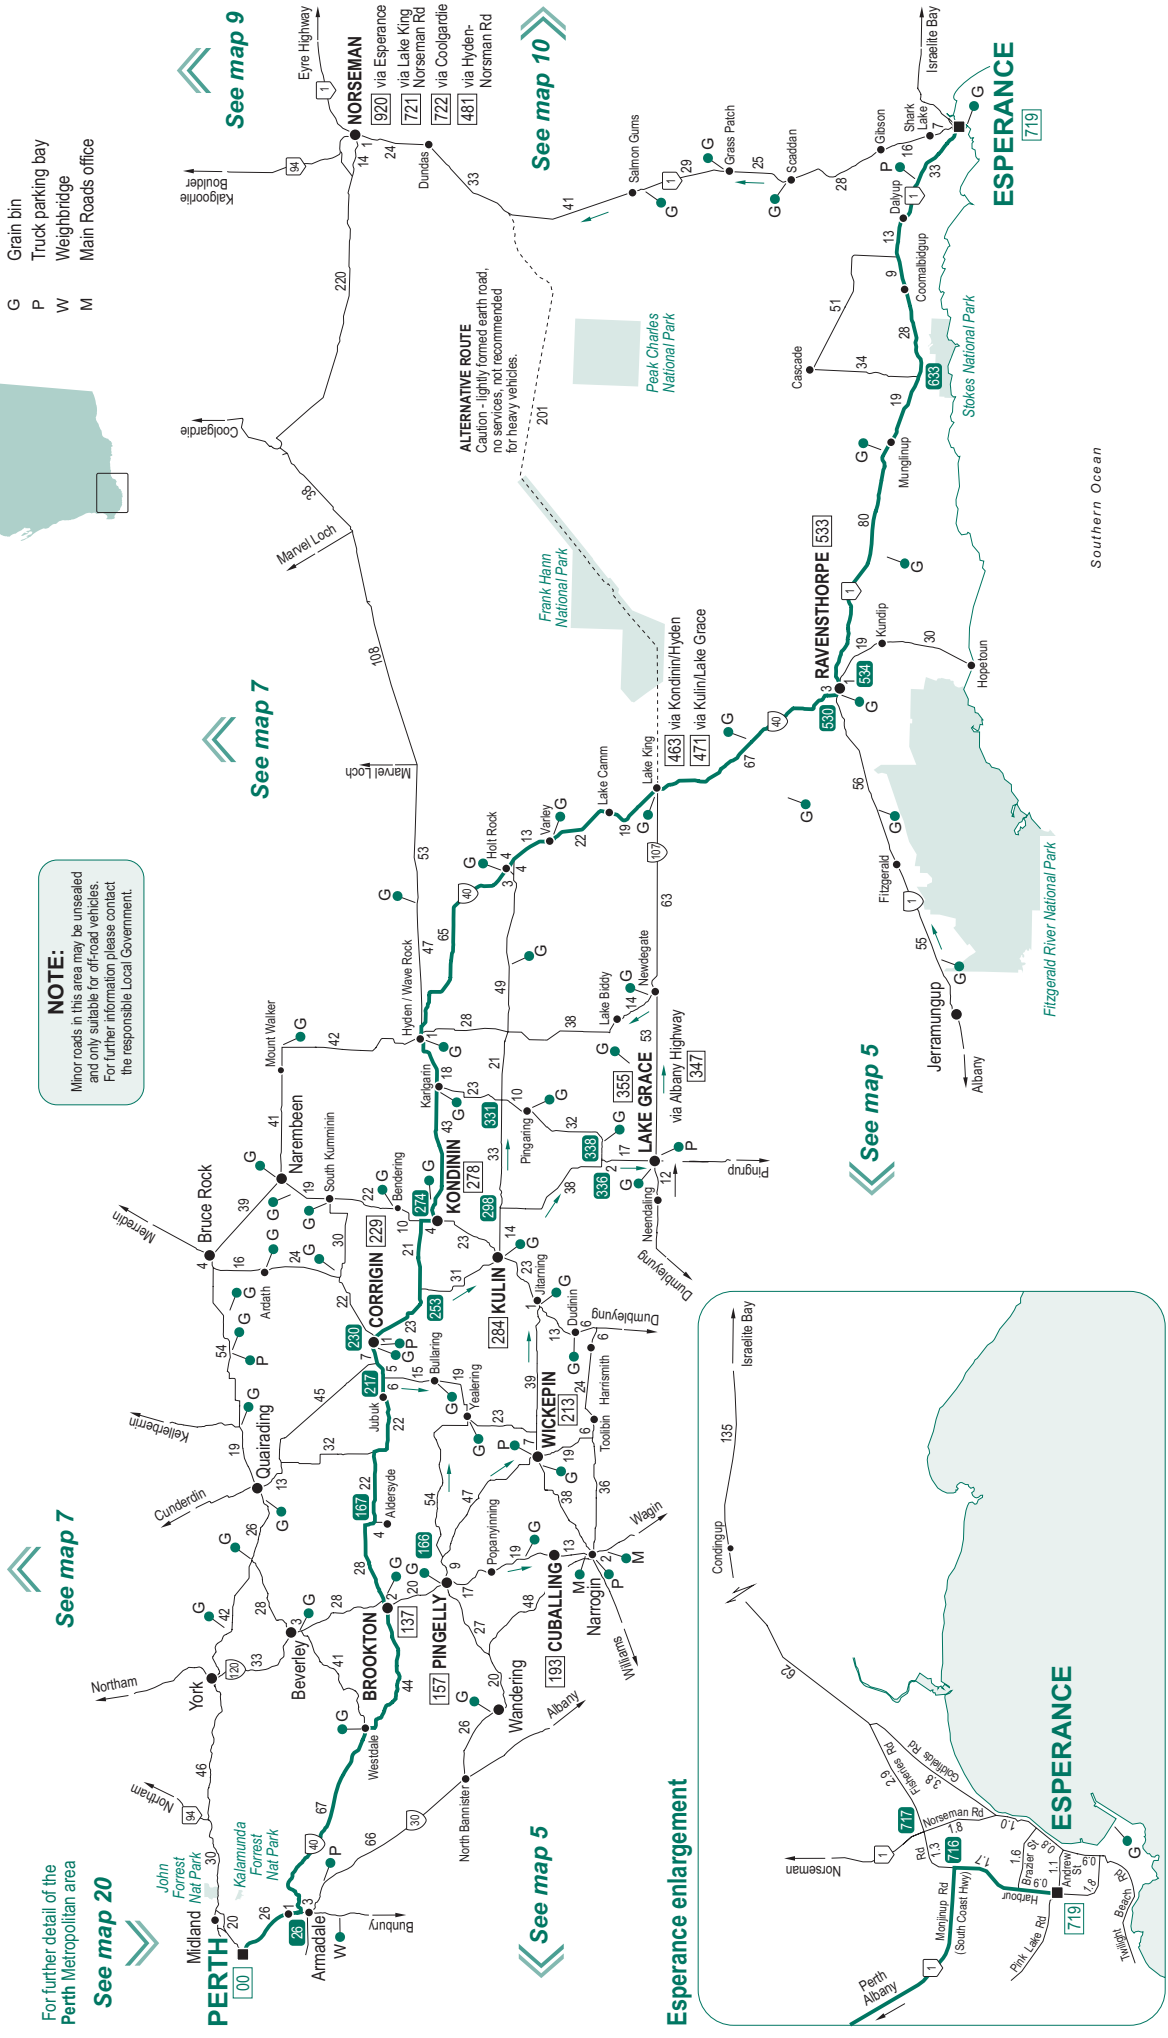

# Perth - Esperance | via Brookton, Corrigin, Kondinin and Ravensthorpe

[PERTH], St Georges Tce (0.6), Adelaide Tce (1.3), Causeway (1.2), Shepperton Rd (4), Albany Hwy (5), Kenwick Link (3), Albany Hwy (11), Brookton Hwy (113), Brookton Corrigin Rd (91), Corrigin Kondinin Rd (48), Kondinin Hyden Rd (61), Hyden Lake King Rd (124), Newdegate Ravensthorpe Rd (67), South Coast Hwy (186), Harbour Rd (3), [ESPERANCE]

The street name on some routes may change through townsites.

- LEGEND**
- Indicates route taken in distance book
  - Future state road
  - Route taken to noted destination
  - G Grain bin
  - P Truck parking bay
  - W Weighbridge
  - M Main Roads office

**NOTE:**  
Minor roads in this area may be unsealed and only suitable for off-road vehicles. For further information please contact the responsible Local Government.

See map 7

See map 20

See map 7

See map 9

See map 5

See map 10

See map 5

**Esperance enlargement**

**Perth - Esperance** | via Brookton, Corrigin, Kondinin and Ravensthorpe