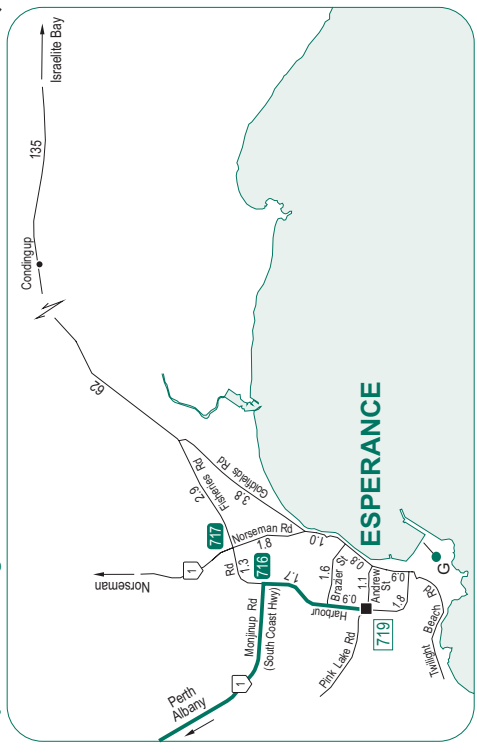

# Perth - Esperance | via Brookton, Corrigin, Kondinin and Ravensthorpe

[PERTH], St Georges Tce (0.6), Adelaide Tce (1.3), Causeway (1.2), Shepperton Rd (4), Albany Hwy (5), Kenwick Link (3), Albany Hwy (11), Brookton Hwy (113), Brookton Corrigin Rd (91), Corrigin Kondinin Rd (48), Kondinin Hyden Rd (61), Hyden Lake King Rd (124), Newdegate Ravensthorpe Rd (67), South Coast Hwy (186), Harbour Rd (3), [ESPERANCE]

The street name on some routes may change through townsites.

- LEGEND**
- Indicates route taken in distance book
  - Future state road
  - Route taken to noted destination
  - G Grain bin
  - P Truck parking bay
  - W Weighbridge
  - M Main Roads office

**NOTE:**  
Minor roads in this area may be unsealed and only suitable for off-road vehicles. For further information please contact the responsible Local Government.

See map 7

See map 20

See map 7

See map 9

See map 5

See map 10

See map 5

**Esperance enlargement**

**Perth - Esperance** | via Brookton, Corrigin, Kondinin and Ravensthorpe