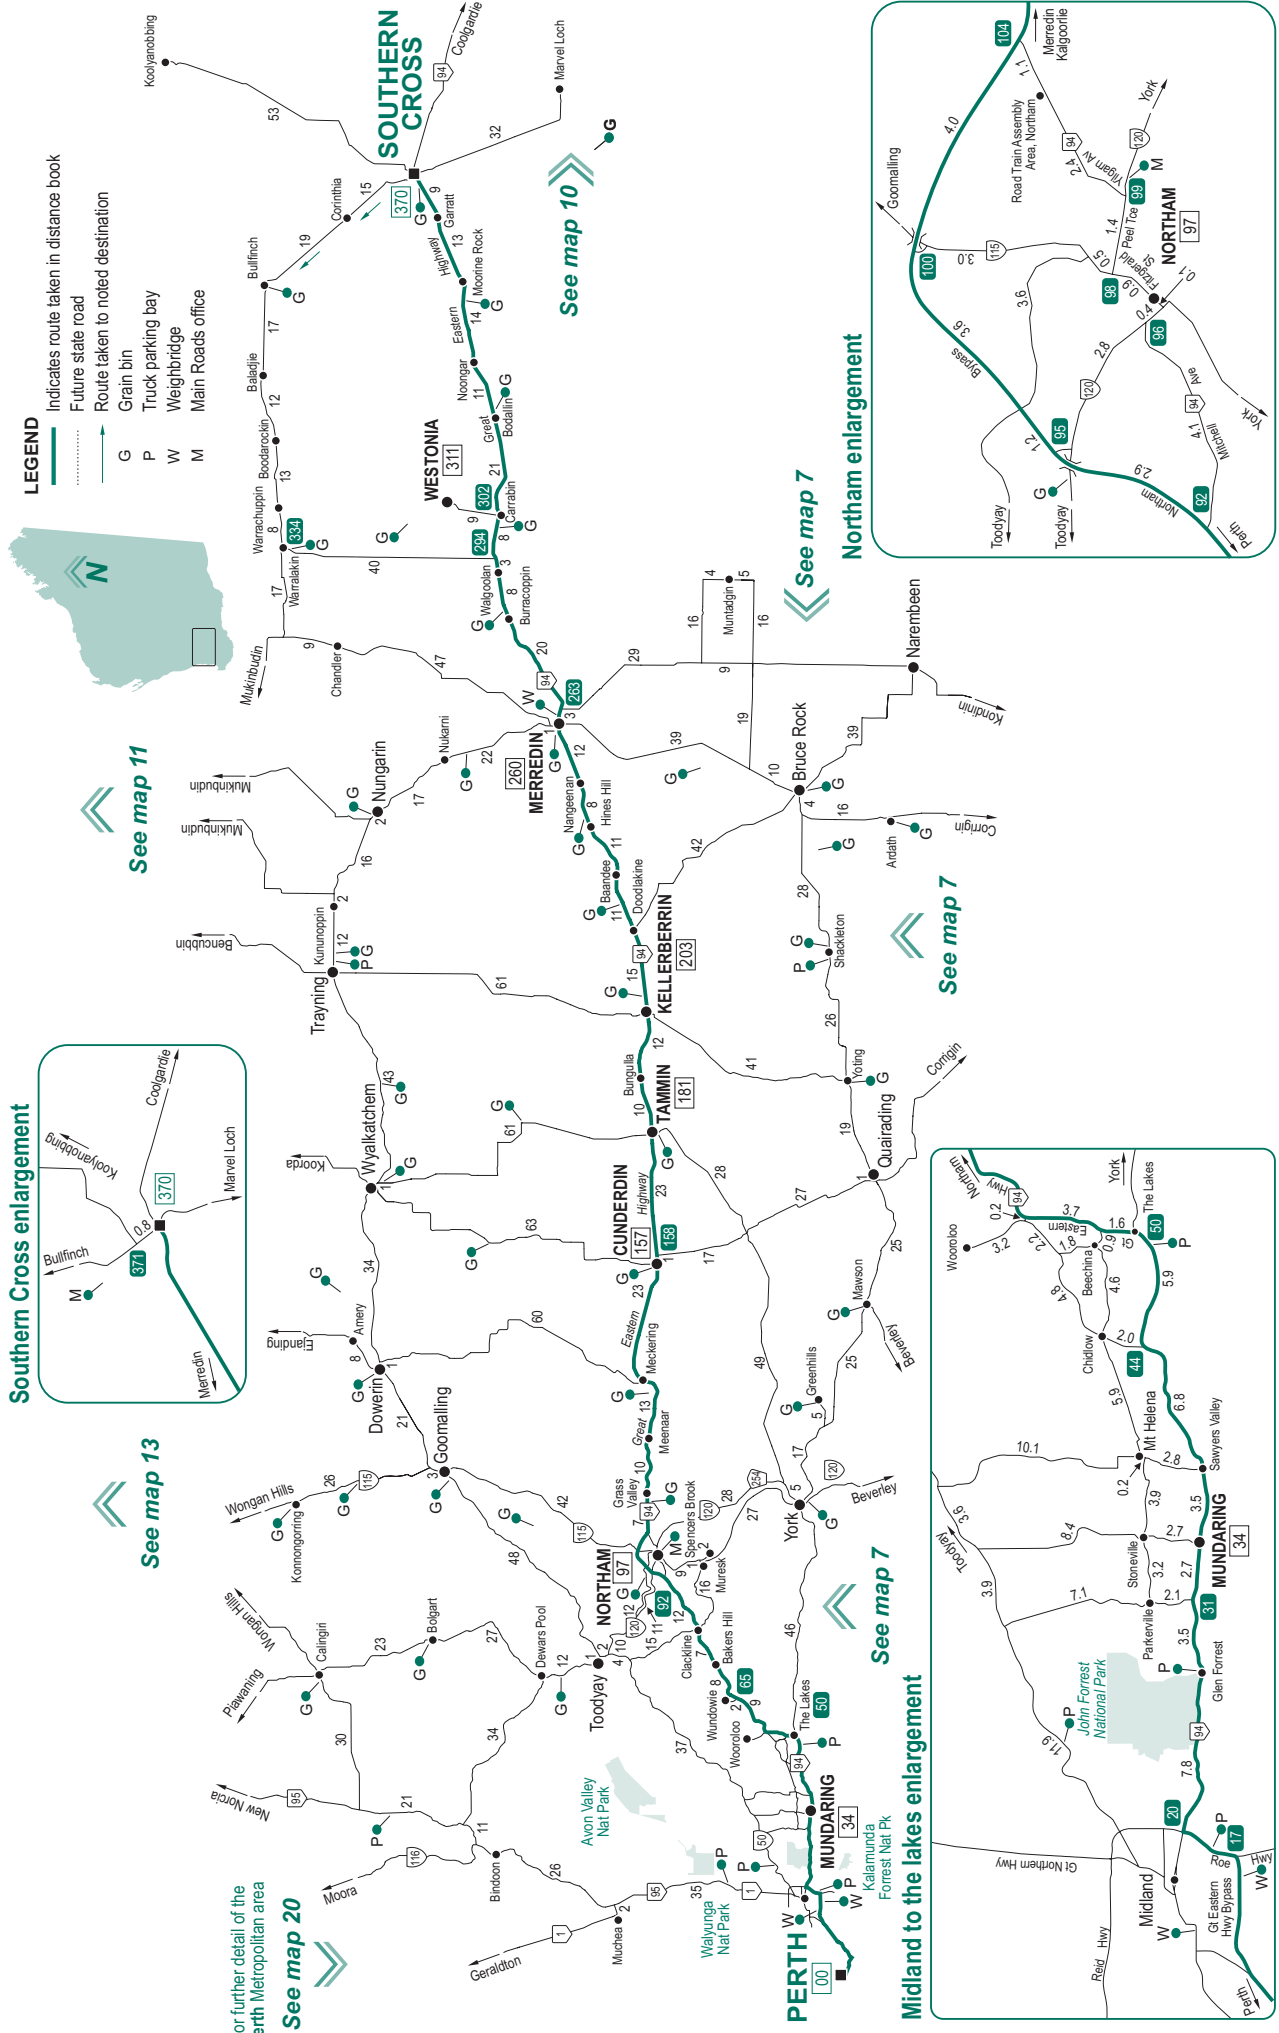

Perth - Southern Cross | via Mundaring, Cunderdin, Tammin, Kellerberrin and Merredin

[PERTH], St Georges Tce (0.6), Adelaide Tce (1.3), Causeway (1.2), Gt Eastern Hwy (8), Gt Eastern Hwy Bypass (6), Roe Hwy (3), Gt Eastern Hwy (350), [SOUTHERN CROSS]

The street name on some routes may change through townsites.

Perth - Southern Cross | via Munderaring, Northam Bypass, Cunderdin, Tammin, Kellerberrin and Merredin

Southern Cross - Wiluna and Norseman

via Coolgardie, Kalgoorlie/Boulder, Menzies and Leonora to Wiluna/via Coolgardie to Norseman.

Southern Cross to Wiluna: [SOUTHERN CROSS], Great Eastern Hwy (226), Goldfields Hwy (532), [WILUNA], Southern Cross to Norseman: [SOUTHERN CROSS], Great Eastern Hwy (187), Coolgardie Esperance Hwy (165), [NORSEMAN]

WILUNA

The street name on some routes may change through townsites.

LEGEND

- Indicates route taken in distance book
- - - - - Future state road
- Route taken to noted destination
- G Grain bin
- P Truck parking bay
- W Weighbridge
- M Main Roads office