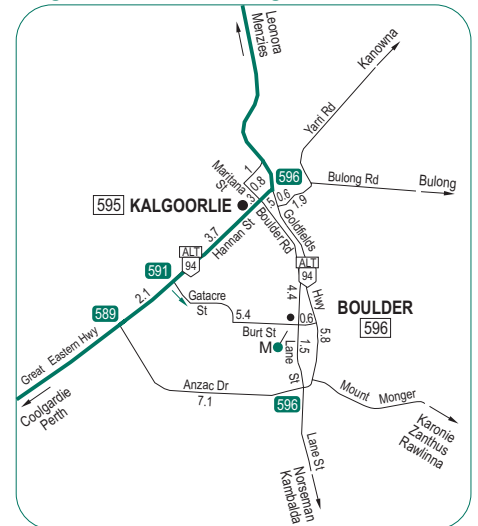

Kalgoorlie/Boulder enlargement

Southern Cross - Wiluna and Norseman

| via Coolgardie, Kalgoorlie/Boulder, Menzies and Leonora to Wiluna / via Coolgardie to Norseman