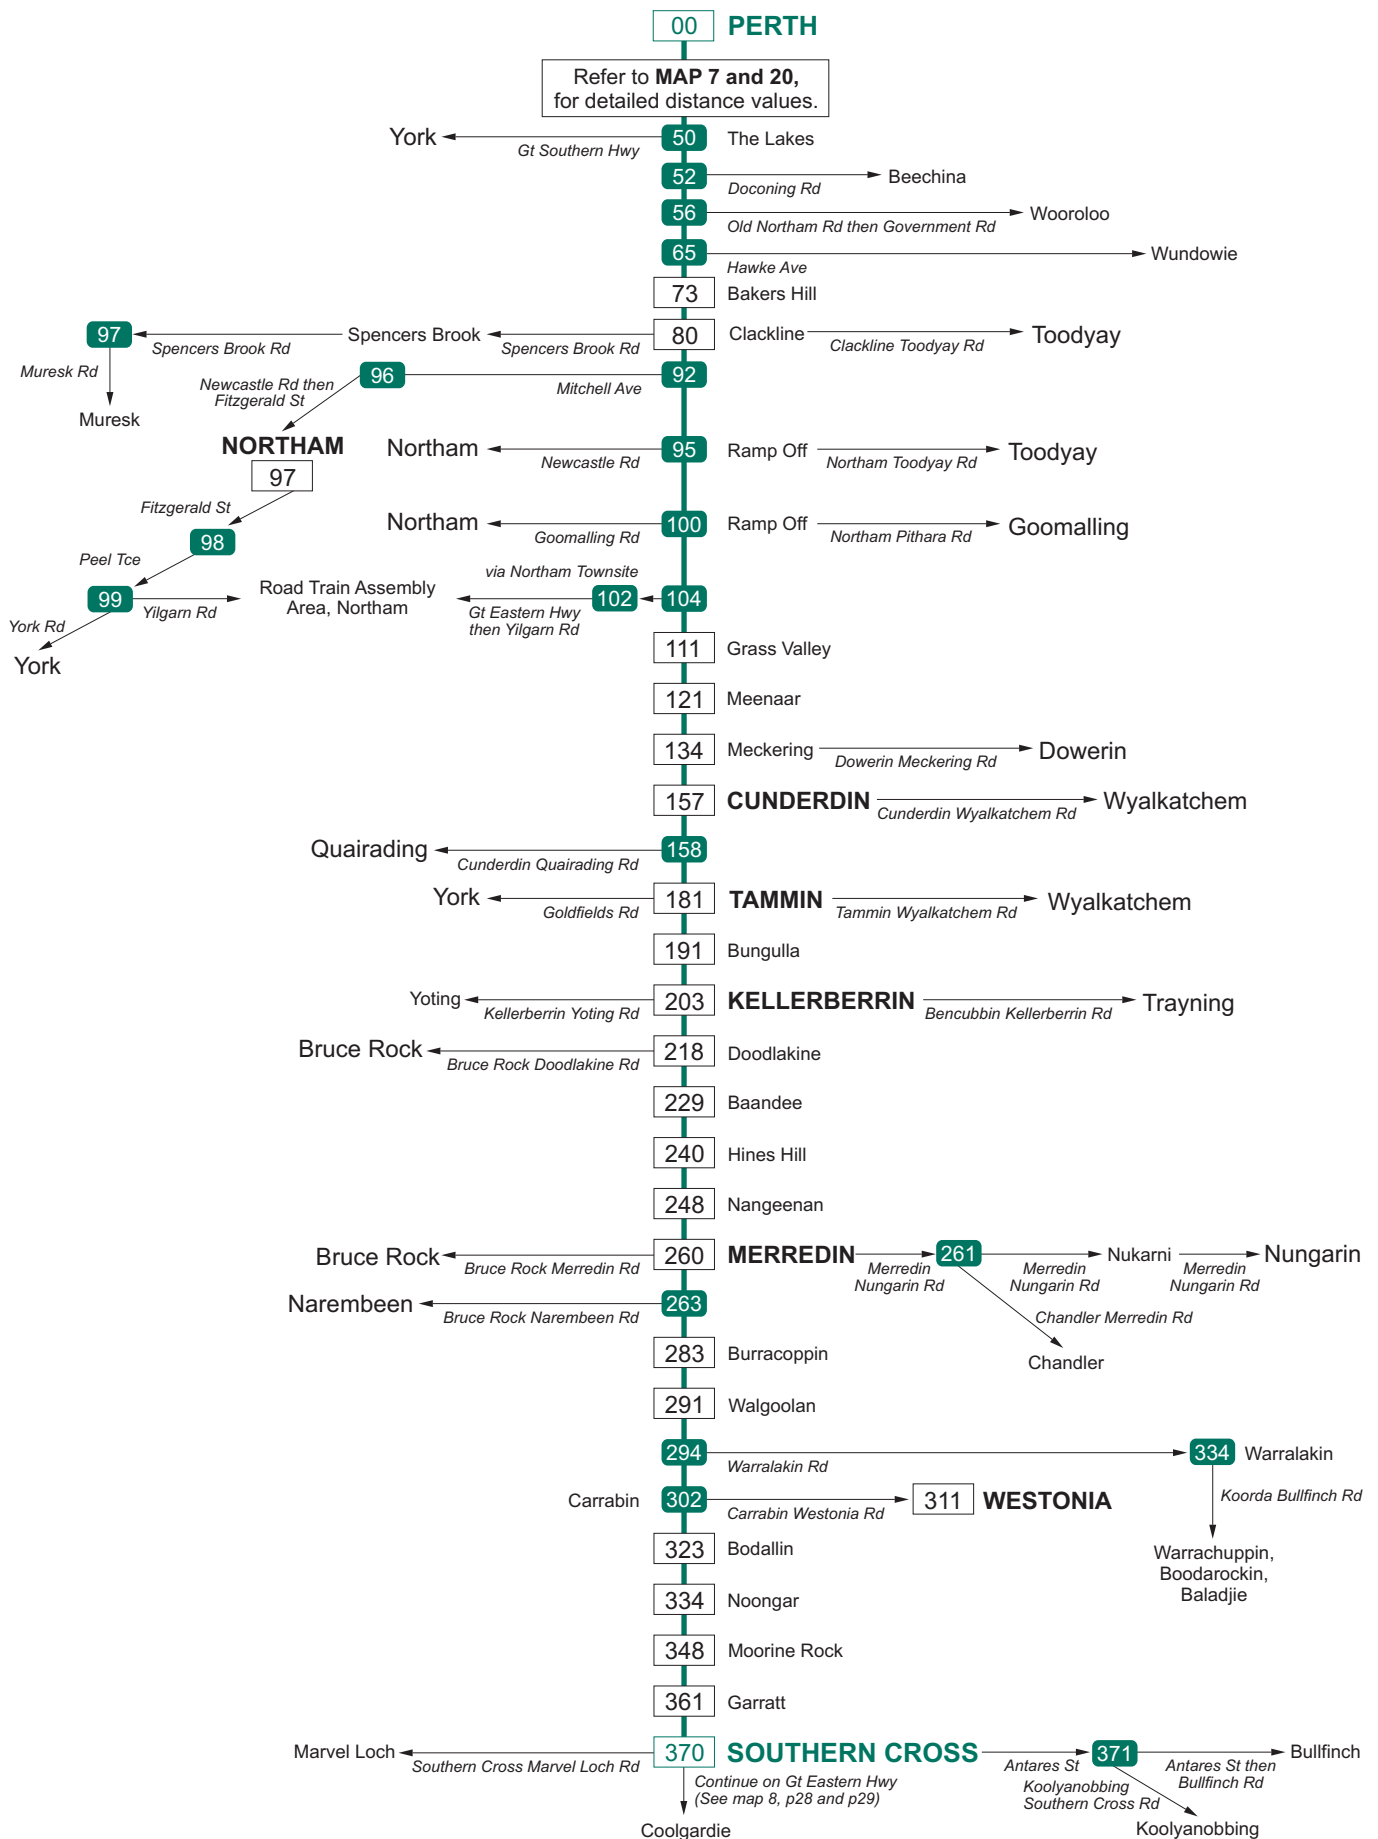

Perth - Southern Cross | via Mundaring, Cunderdin, Tammin, Kellerberrin and Merredin

[PERTH], St Georges Tce (0.6), Adelaide Tce (1.3), Causeway (1.2), Gt Eastern Hwy (8), Gt Eastern Hwy Bypass (6), Roe Hwy (3), Gt Eastern Hwy (350), [SOUTHERN CROSS]

The street name on some routes may change through townsites.

Perth - Southern Cross | via Munderaring, Northam Bypass, Cunderdin, Tammin, Kellerberrin and Merredin

Southern Cross - Wiluna and Norseman

via Coolgardie, Kalgoorlie/Boulder, Menzies and Leonora to Wiluna/via Coolgardie to Norseman.

Southern Cross to Wiluna: [SOUTHERN CROSS], Great Eastern Hwy (226), Goldfields Hwy (532), [WILUNA], Southern Cross to Norseman: [SOUTHERN CROSS], Great Eastern Hwy (187), Coolgardie Esperance Hwy (165), [NORSEMAN]

WILUNA

The street name on some routes may change through townsites.

LEGEND

- Indicates route taken in distance book
- - - - - Future state road
- Route taken to noted destination
- G Grain bin
- P Truck parking bay
- W Weighbridge
- M Main Roads office