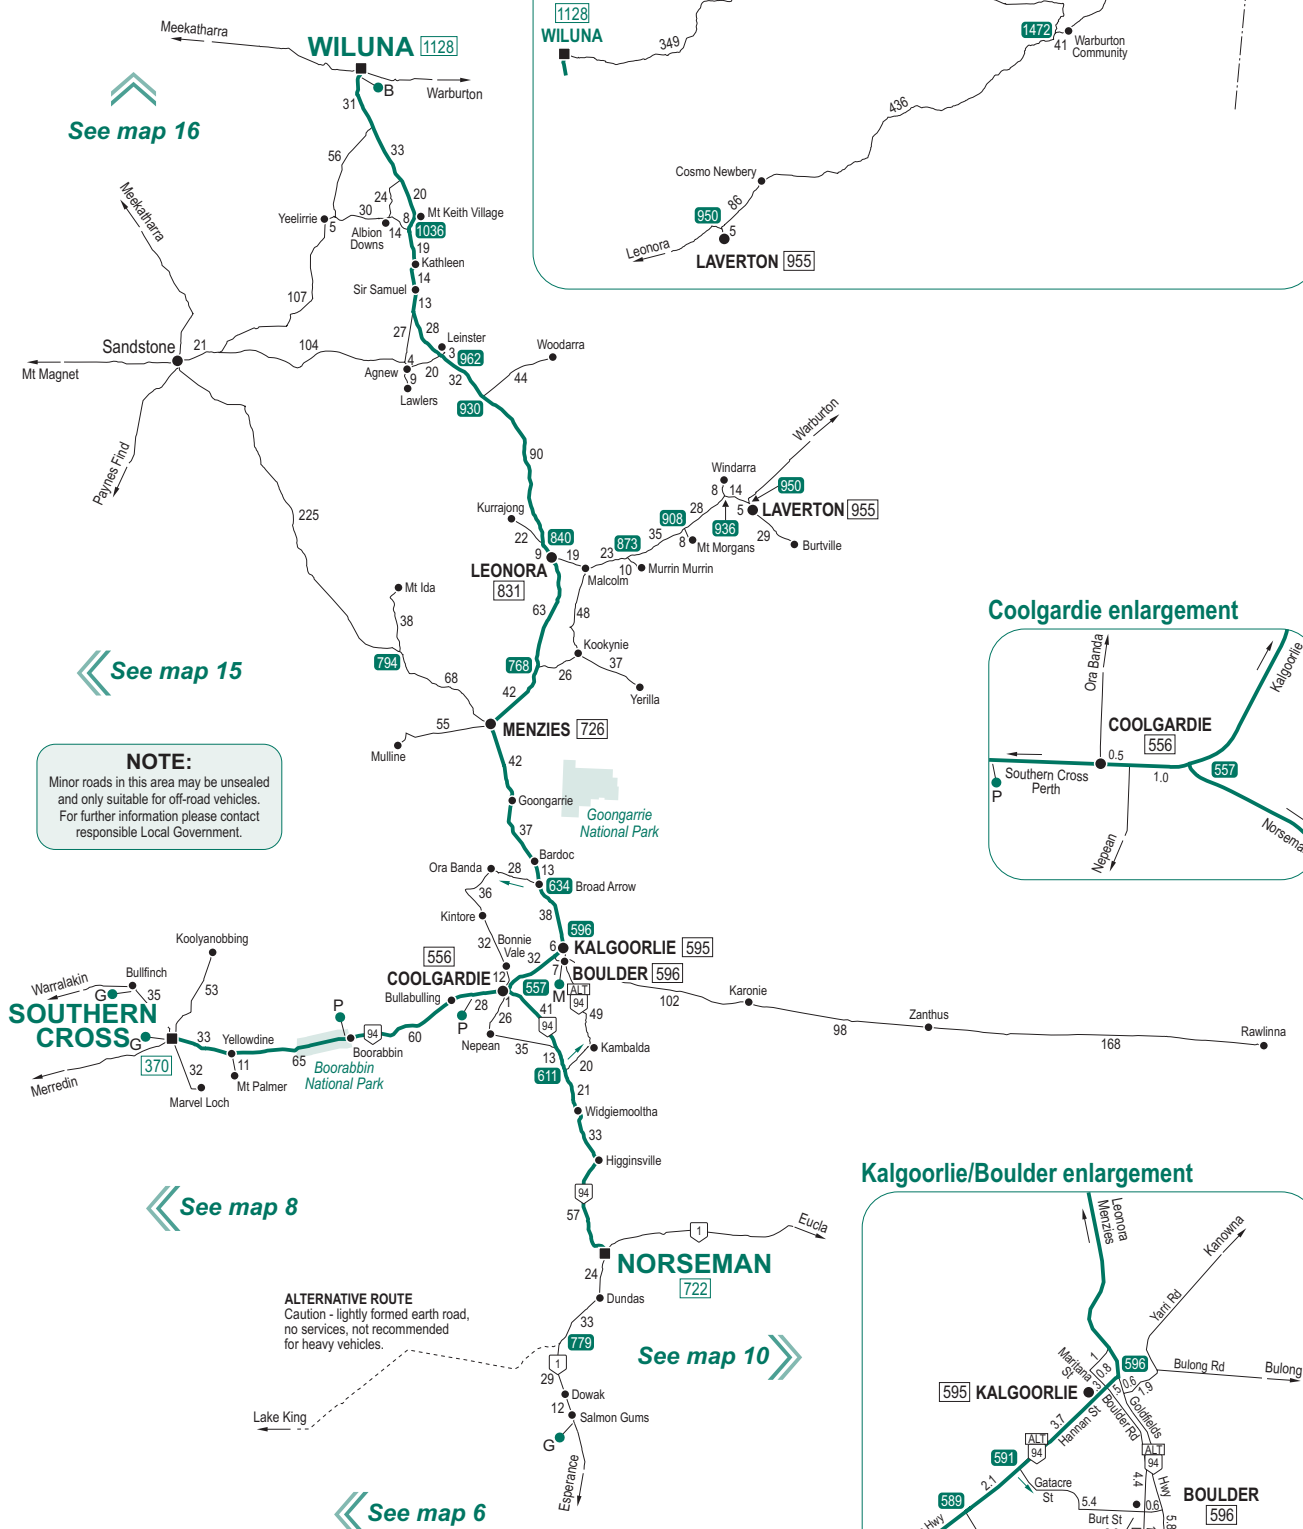

Perth - Southern Cross | via Mundaring, Cunderdin, Tammin, Kellerberrin and Merredin

[PERTH], St Georges Tce (0.6), Adelaide Tce (1.3), Causeway (1.2), Gt Eastern Hwy (8), Gt Eastern Hwy Bypass (6), Roe Hwy (3), Gt Eastern Hwy (350), [SOUTHERN CROSS]

The street name on some routes may change through townsites.

Perth - Southern Cross | via Munderaring, Northam Bypass, Cunderdin, Tammin, Kellerberrin and Merredin

Southern Cross - Wiluna and Norseman

via Coolgardie, Kalgoorlie/Boulder, Menzies and Leonora to Wiluna/via Coolgardie to Norseman.

WILUNA

The street name on some routes may change through townsites.

LEGEND

- Indicates route taken in distance book
- - - - - Future state road
- Route taken to noted destination
- G Grain bin
- P Truck parking bay
- W Weighbridge
- M Main Roads office

Warburton enlargement

Coolgardie enlargement

Kalgoorlie/Boulder enlargement

Southern Cross - Wiluna and Norseman

| via Coolgardie, Kalgoorlie/Boulder, Menzies and Leonora to Wiluna / via Coolgardie to Norseman