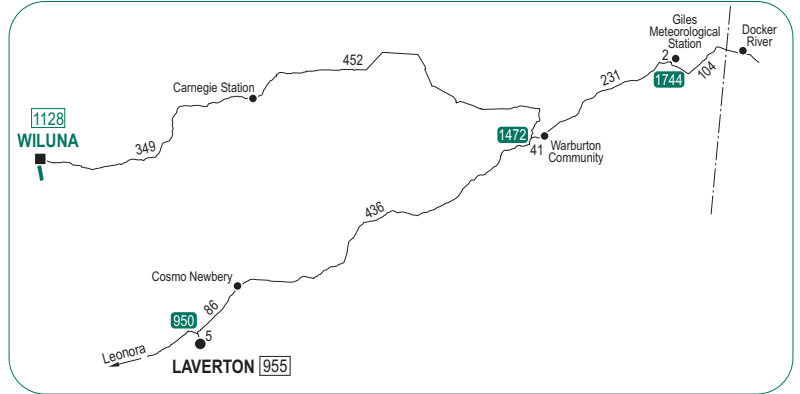

The street name on some routes may change through townsites.

Perth - Southern Cross | via Munderaring, Northam Bypass, Cunderdin, Tammin, Kellerberrin and Merredin

Southern Cross - Wiluna and Norseman

via Coolgardie, Kalgoorlie/Boulder, Menzies and Leonora to Wiluna/via Coolgardie to Norseman.

WILUNA

The street name on some routes may change through townsites.

LEGEND

- Indicates route taken in distance book
- - - - - Future state road
- Route taken to noted destination
- G Grain bin
- P Truck parking bay
- W Weighbridge
- M Main Roads office

Warburton enlargement

Coolgardie enlargement

Kalgoorlie/Boulder enlargement

Southern Cross - Wiluna and Norseman

| via Coolgardie, Kalgoorlie/Boulder, Menzies and Leonora to Wiluna / via Coolgardie to Norseman

[NORSEMAN], Eyre Hwy (708), [EUCLA]

The street name on some routes may change through townsites.