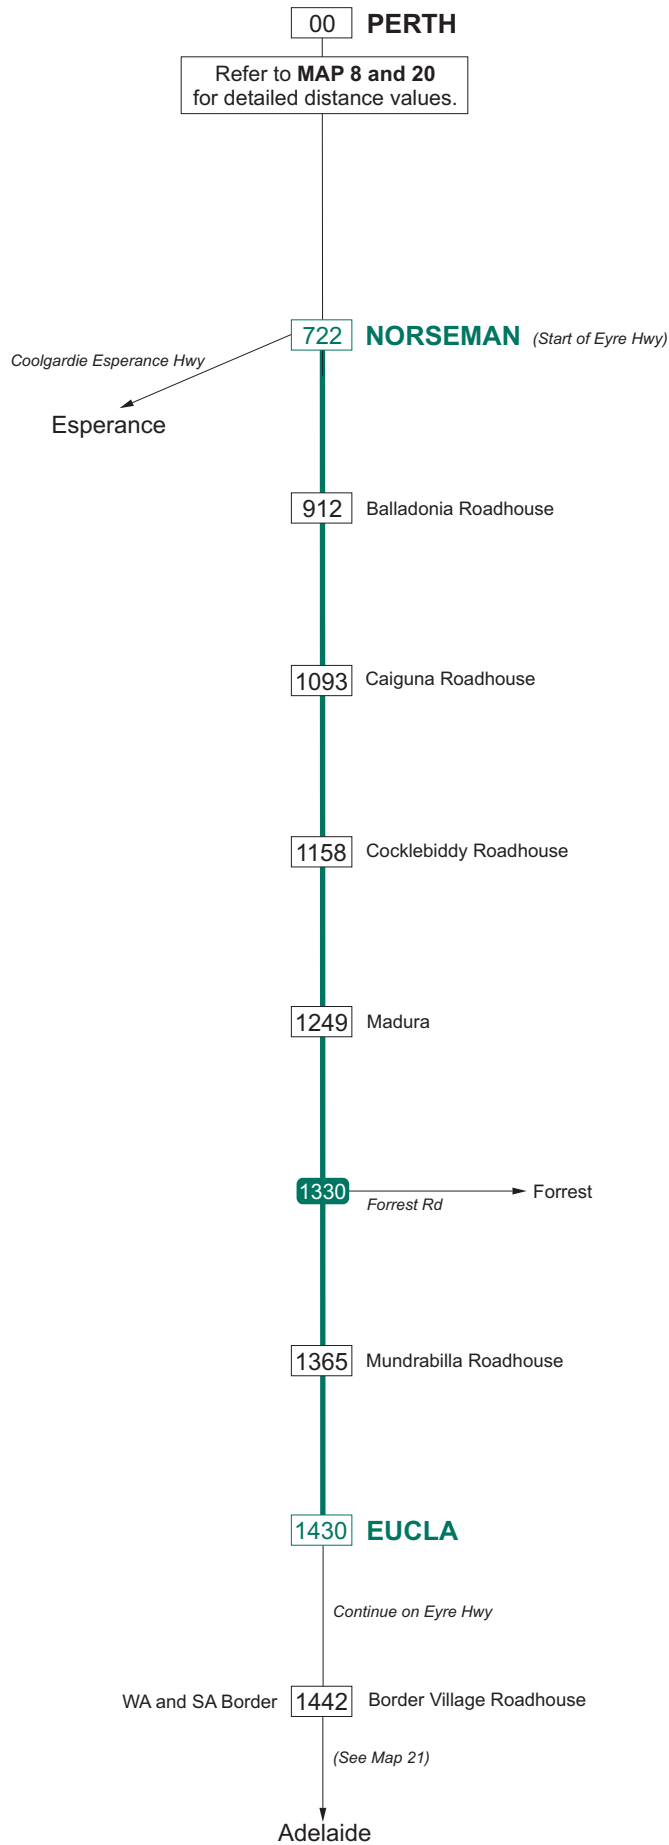

Perth - Southern Cross | via Mundaring, Cunderdin, Tammin, Kellerberrin and Merredin

[PERTH], St Georges Tce (0.6), Adelaide Tce (1.3), Causeway (1.2), Gt Eastern Hwy (8), Gt Eastern Hwy Bypass (6), Roe Hwy (3), Gt Eastern Hwy (350), [SOUTHERN CROSS]

The street name on some routes may change through townsites.

Perth - Southern Cross | via Munderaring, Northam Bypass, Cunderdin, Tammin, Kellerberrin and Merredin

Southern Cross - Wiluna and Norseman

via Coolgardie, Kalgoorlie/Boulder, Menzies and Leonora to Wiluna/via Coolgardie to Norseman.

Southern Cross to Wiluna: [SOUTHERN CROSS], Great Eastern Hwy (226), Goldfields Hwy (532), [WILUNA], Southern Cross to Norseman: [SOUTHERN CROSS], Great Eastern Hwy (187), Coolgardie Esperance Hwy (165), [NORSEMAN]

[NORSEMAN], Eyre Hwy (708), [EUCLA]

The street name on some routes may change through townsites.