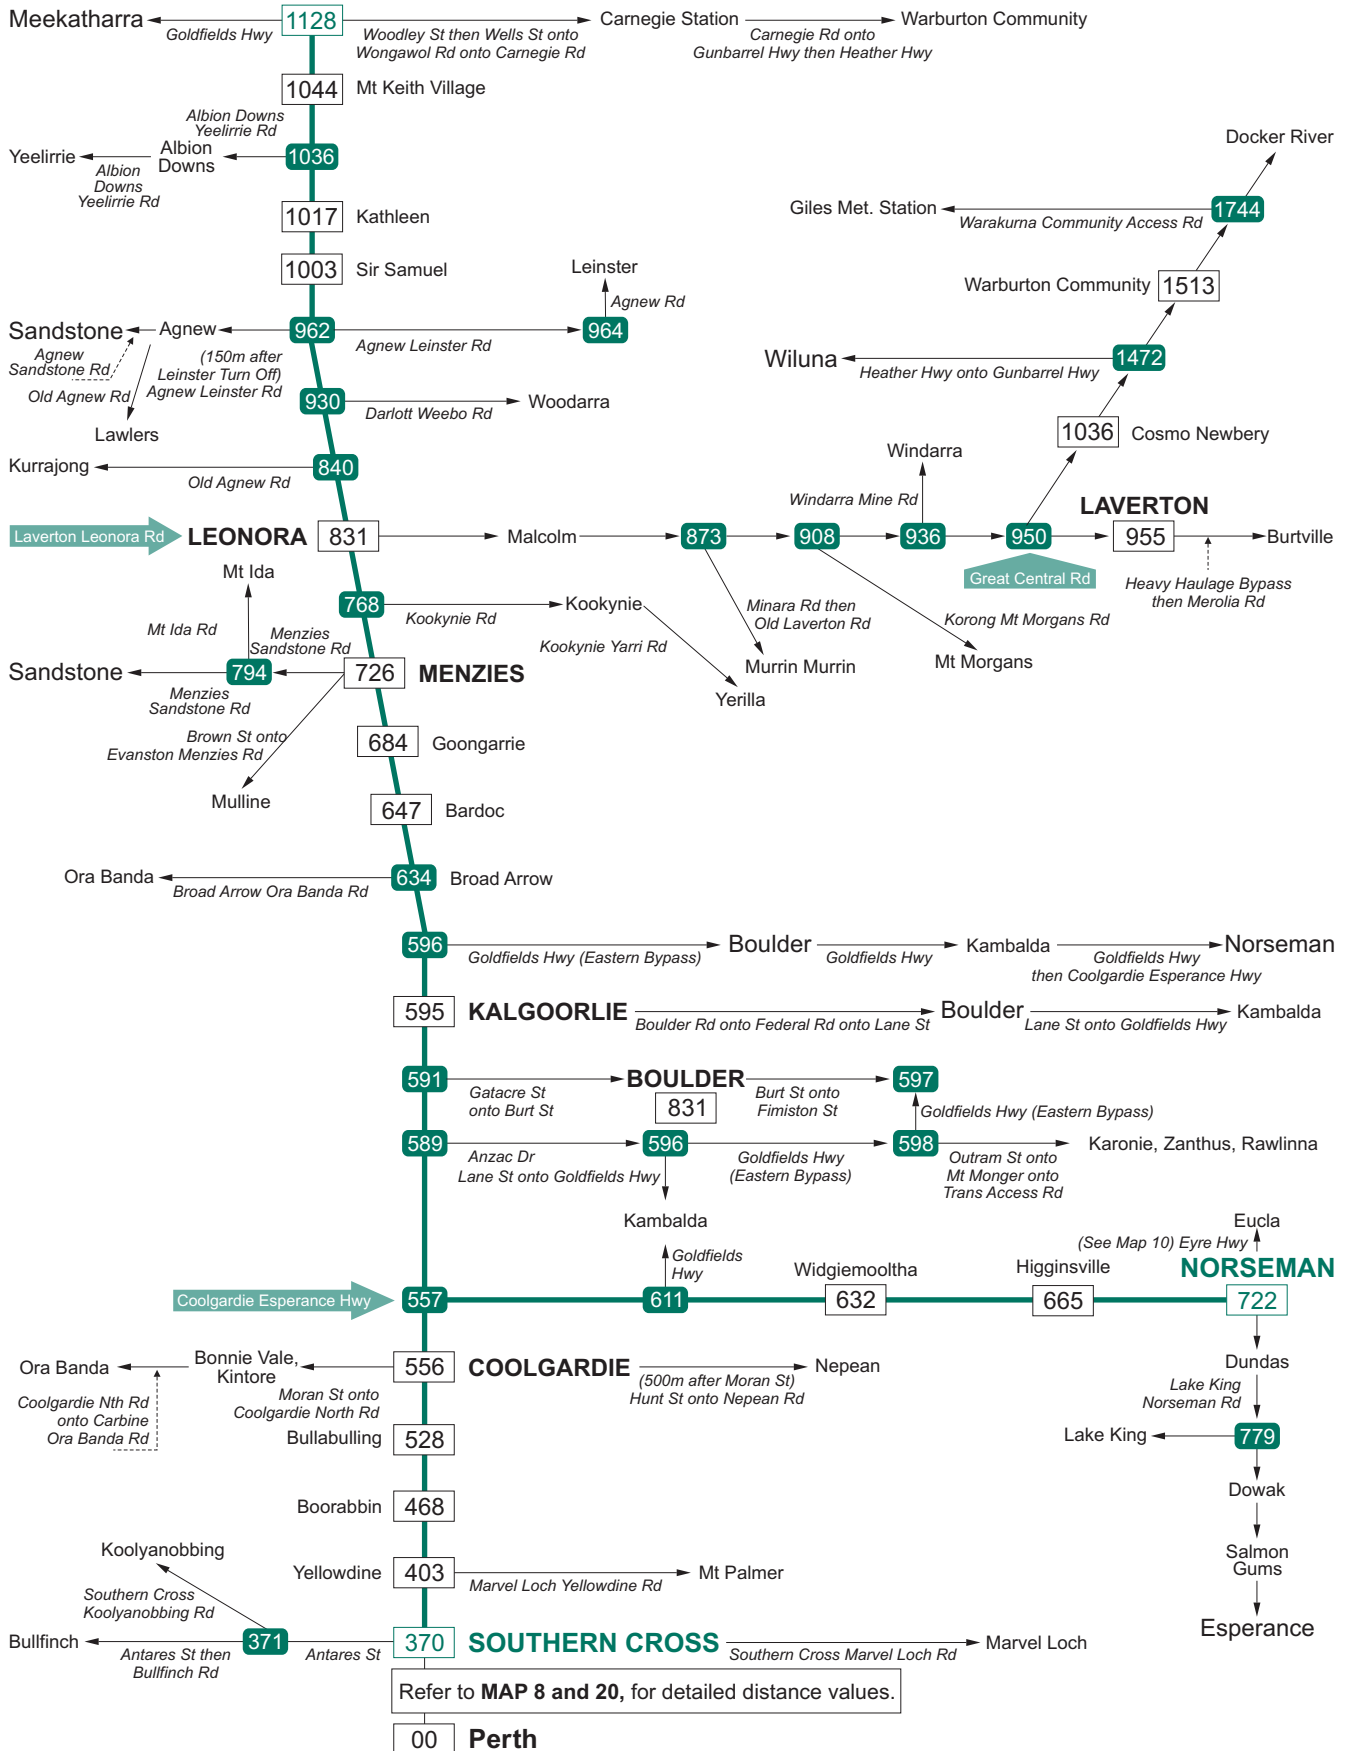

Perth - Southern Cross | via Mundaring, Cunderdin, Tammin, Kellerberrin and Merredin

[PERTH], St Georges Tce (0.6), Adelaide Tce (1.3), Causeway (1.2), Gt Eastern Hwy (8), Gt Eastern Hwy Bypass (6), Roe Hwy (3), Gt Eastern Hwy (350), [SOUTHERN CROSS]

The street name on some routes may change through townsites.

Perth - Southern Cross | via Munderaring, Northam Bypass, Cunderdin, Tammin, Kellerberrin and Merredin

Southern Cross - Wiluna and Norseman

via Coolgardie, Kalgoorlie/Boulder, Menzies and Leonora to Wiluna/via Coolgardie to Norseman.

Southern Cross to Wiluna: [SOUTHERN CROSS], Great Eastern Hwy (226), Goldfields Hwy (532), [WILUNA], Southern Cross to Norseman: [SOUTHERN CROSS], Great Eastern Hwy (187), Coolgardie Esperance Hwy (165), [NORSEMAN]

WILUNA

The street name on some routes may change through townsites.

LEGEND

- Indicates route taken in distance book
- - - - - Future state road
- Route taken to noted destination
- G Grain bin
- P Truck parking bay
- W Weighbridge
- M Main Roads office