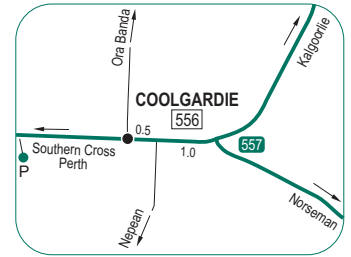

The street name on some routes may change through townsites.

Perth - Southern Cross | via Munderaring, Northam Bypass, Cunderdin, Tammin, Kellerberrin and Merredin

Southern Cross - Wiluna and Norseman

via Coolgardie, Kalgoorlie/Boulder, Menzies and Leonora to Wiluna/via Coolgardie to Norseman.

WILUNA

The street name on some routes may change through townsites.

LEGEND

- Indicates route taken in distance book
- - - - - Future state road
- Route taken to noted destination
- G Grain bin
- P Truck parking bay
- W Weighbridge
- M Main Roads office

Warburton enlargement

Coolgardie enlargement

Kalgoorlie/Boulder enlargement

Southern Cross - Wiluna and Norseman

| via Coolgardie, Kalgoorlie/Boulder, Menzies and Leonora to Wiluna / via Coolgardie to Norseman

[NORSEMAN], Eyre Hwy (708), [EUCLA]

The street name on some routes may change through townsites.