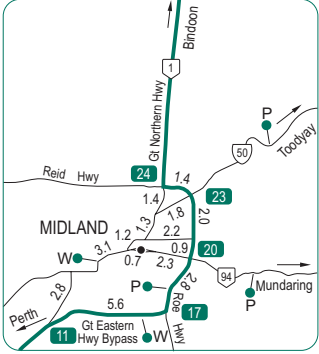

Perth - Mt Magnet | via Bindoon and Dalwallinu on Gt Northern Hwy

[PERTH], St Georges Tce (0.6), Adelaide Tce (1.3), Causeway (1.2), Gt Eastern Hwy (8), Gt Eastern Hwy Bypass (6), Roe Hwy (7), Gt Northern Hwy (547), [MT MAGNET]

The street name on some routes may change through townsites.

- LEGEND**
- Indicates route taken in distance book
 - Future state road
 - Route taken to noted destination
 - G Grain bin
 - P Truck parking bay
 - W Weighbridge
 - M Main Roads office

NOTE:
 Minor roads in this area may be unsealed and only suitable for off-road vehicles. For further information please contact responsible Local Government.

Midland area enlargement

For further detail of the Perth Metropolitan area

See map 20