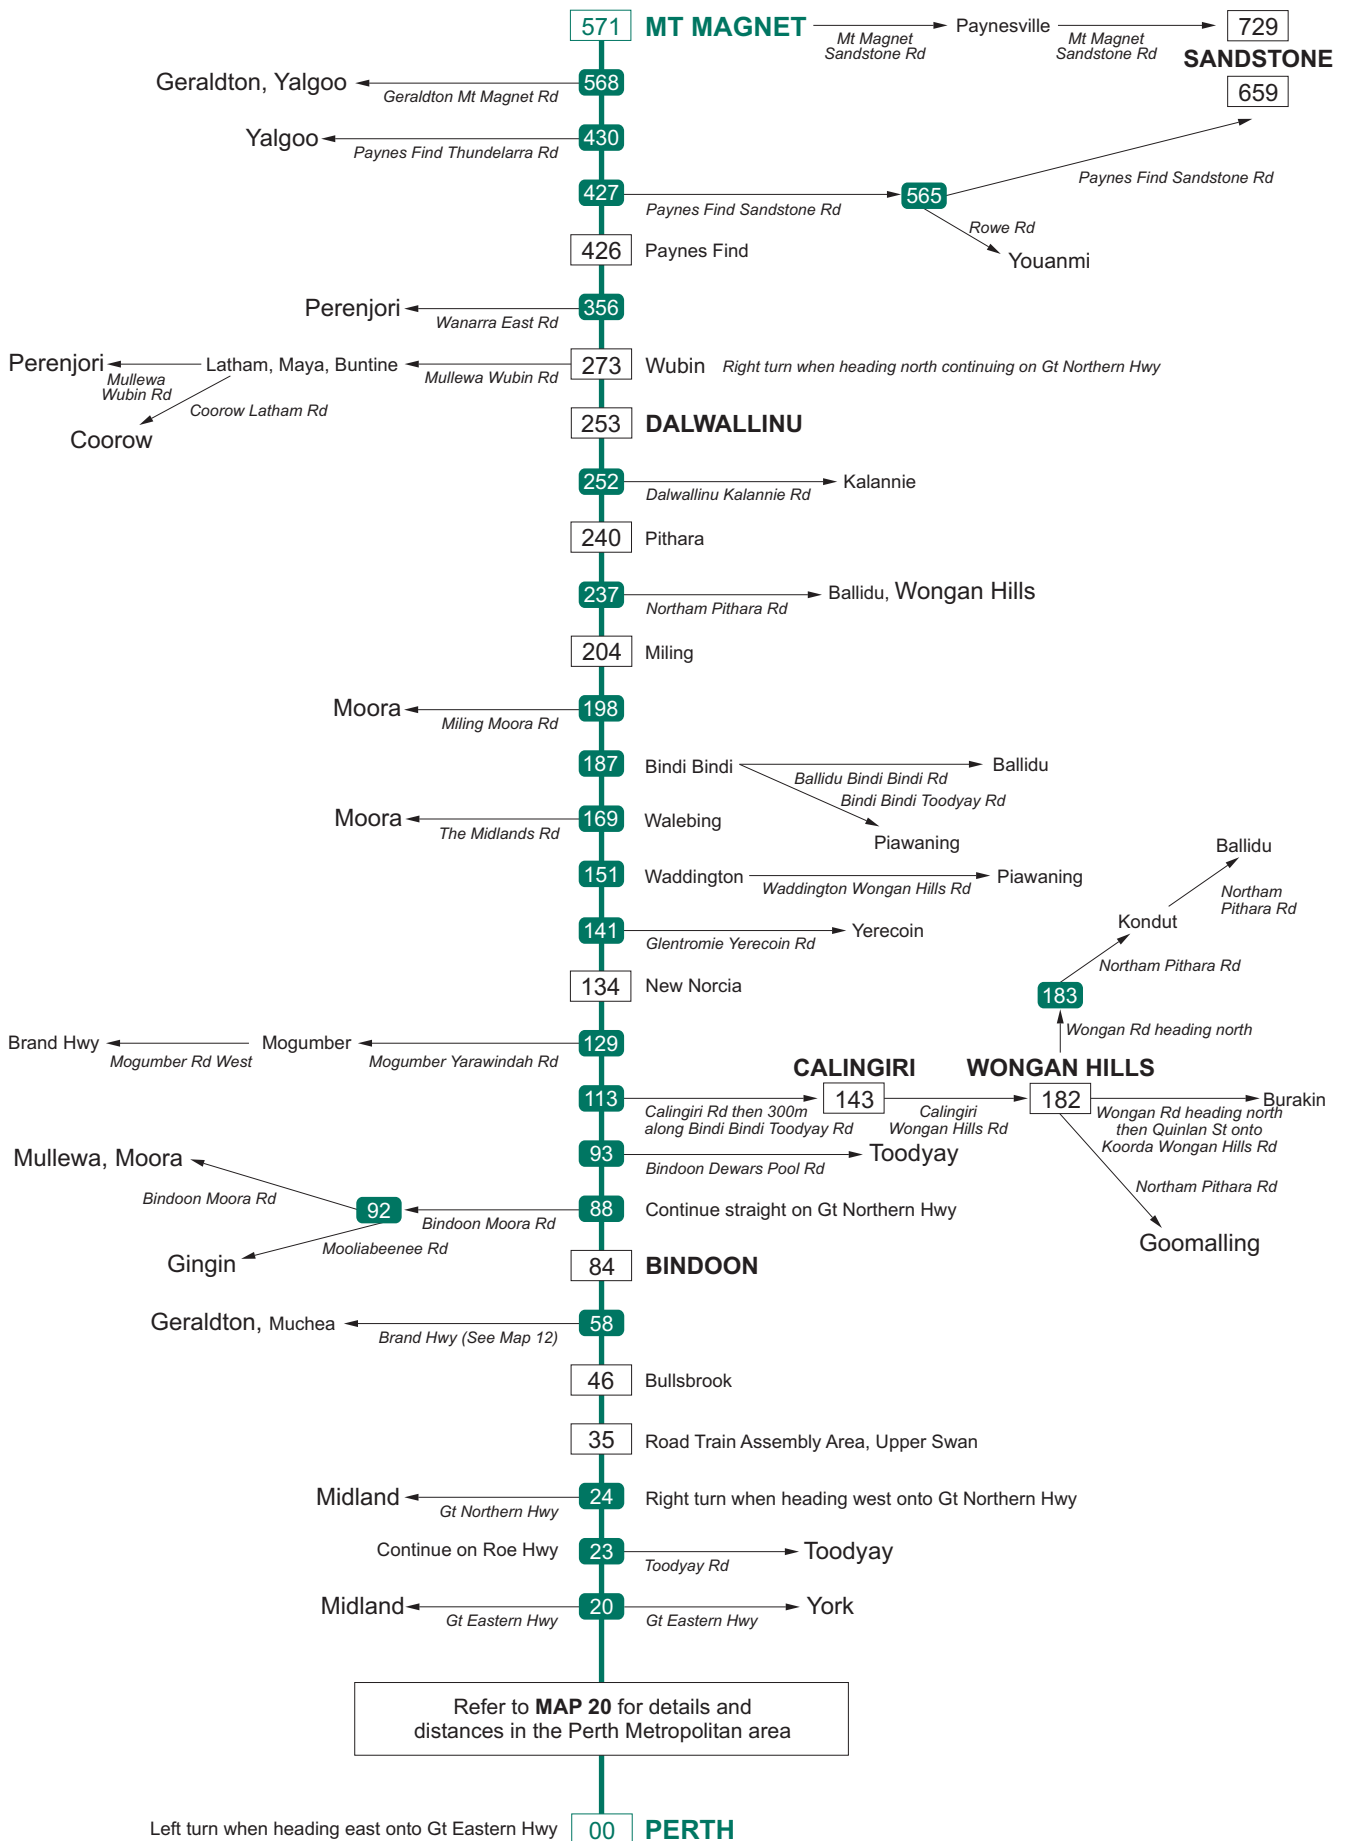

Perth - Mt Magnet | via Bindoon and Dalwallinu on Gt Northern Hwy

[PERTH], St Georges Tce (0.6), Adelaide Tce (1.3), Causeway (1.2), Gt Eastern Hwy (8), Gt Eastern Hwy Bypass (6), Roe Hwy (7), Gt Northern Hwy (547), [MT MAGNET]

The street name on some routes may change through townsites.

- LEGEND**
- Indicates route taken in distance book
 - Future state road
 - Route taken to noted destination
 - G Grain bin
 - P Truck parking bay
 - W Weighbridge
 - M Main Roads office

NOTE:
 Minor roads in this area may be unsealed and only suitable for off-road vehicles. For further information please contact responsible Local Government.

Midland area enlargement

For further detail of the Perth Metropolitan area

See map 20