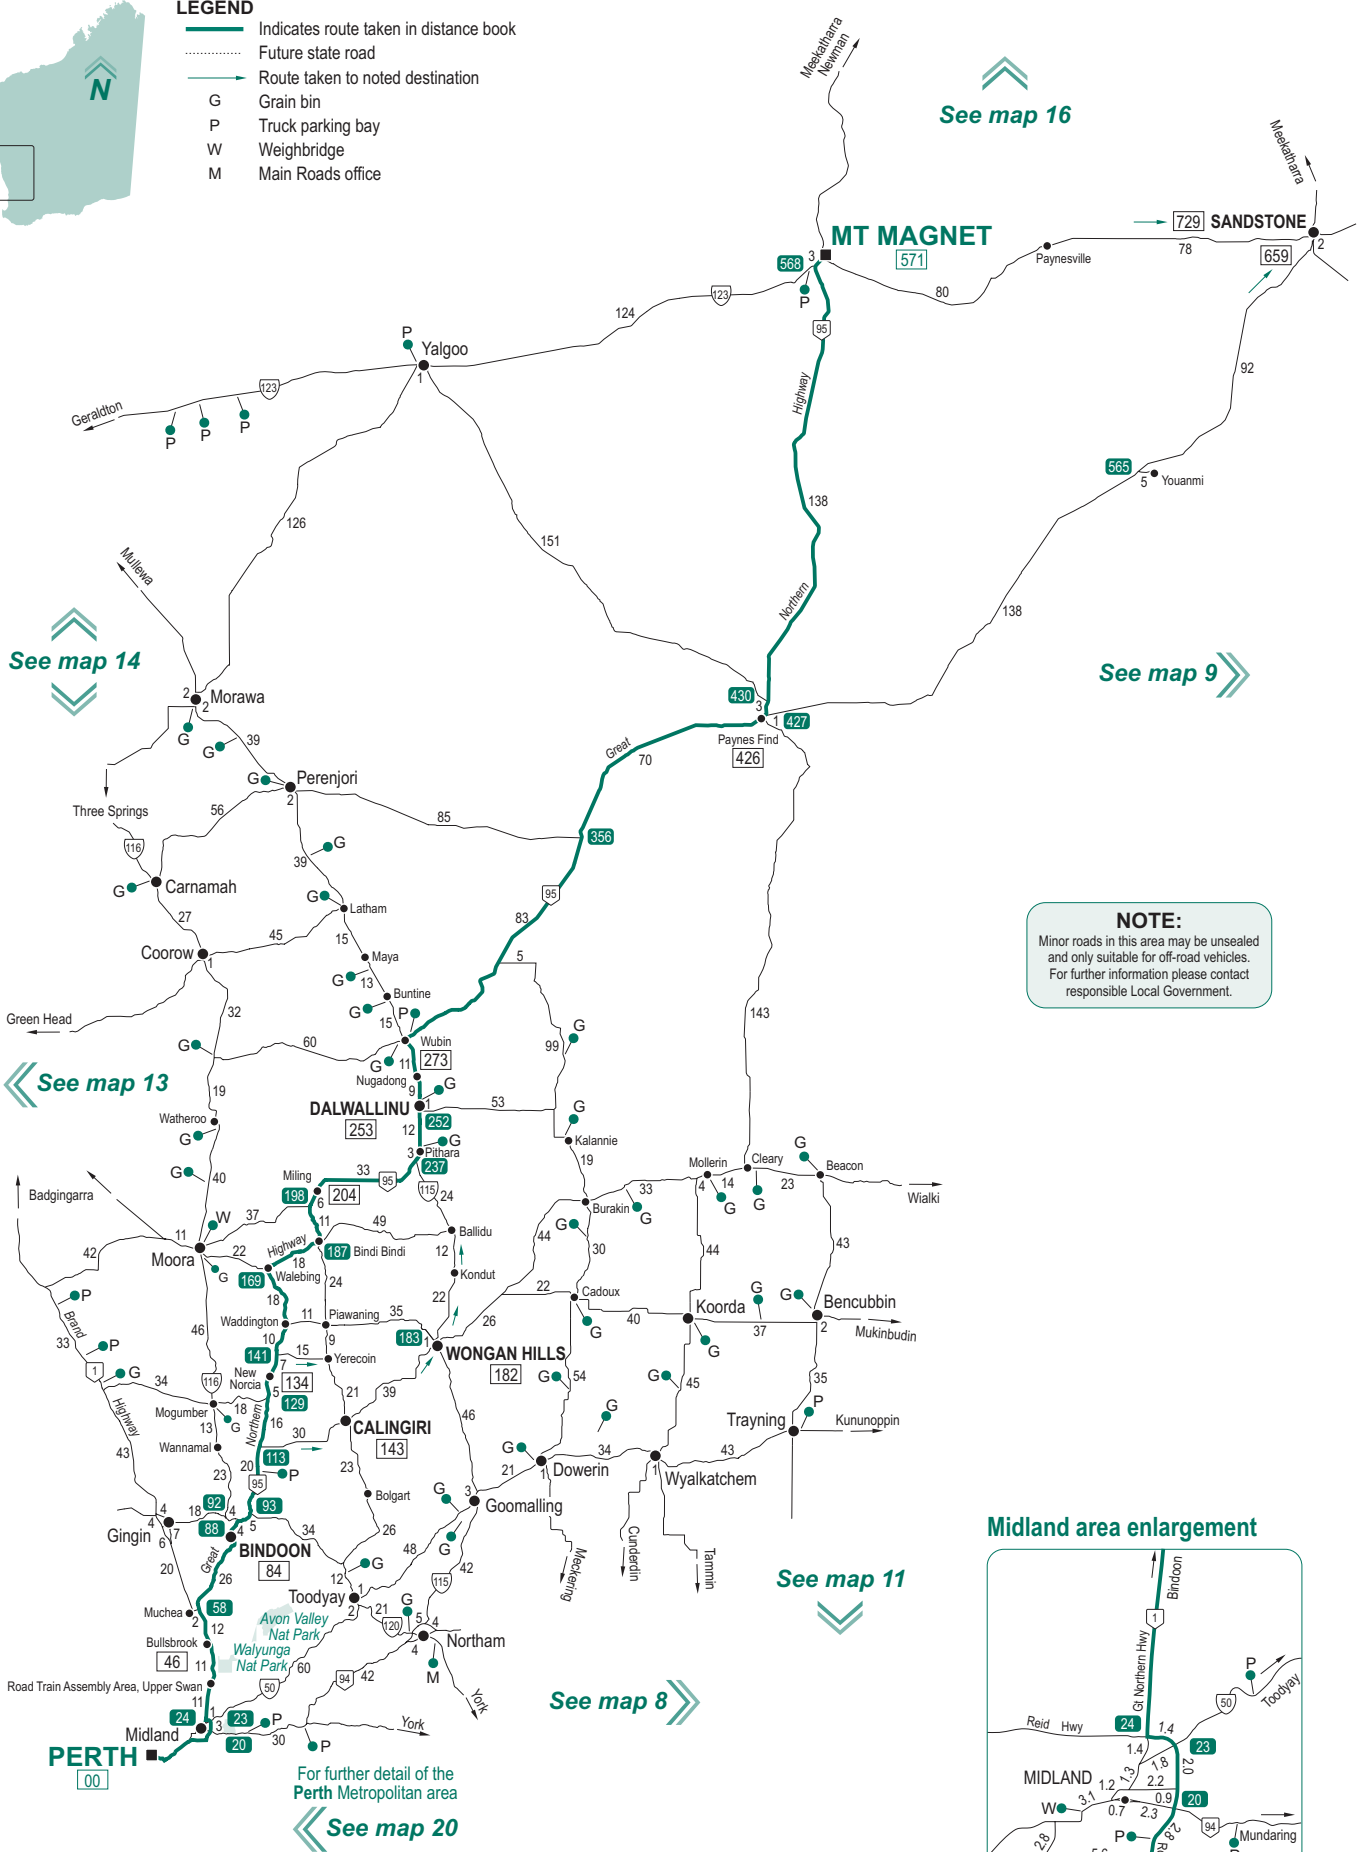

Perth - Mt Magnet | via Bindoon and Dalwallinu on Gt Northern Hwy

[PERTH], St Georges Tce (0.6), Adelaide Tce (1.3), Causeway (1.2), Gt Eastern Hwy (8), Gt Eastern Hwy Bypass (6), Roe Hwy (7), Gt Northern Hwy (547), [MT MAGNET]

The street name on some routes may change through townsites.

- LEGEND**
- Indicates route taken in distance book
 - Future state road
 - Route taken to noted destination
 - G Grain bin
 - P Truck parking bay
 - W Weighbridge
 - M Main Roads office

NOTE:
 Minor roads in this area may be unsealed and only suitable for off-road vehicles. For further information please contact responsible Local Government.

Midland area enlargement

For further detail of the Perth Metropolitan area

See map 20