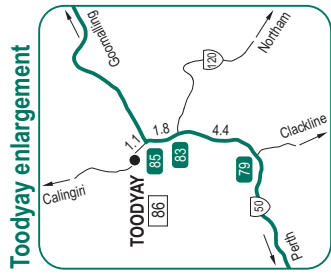

# Perth - Mukinbudin | via Toodyay, Goomalling, Dowerin, Wyalkatchem and Trayning

[PERTH], St Georges Tce (0.6), Adelaide Tce (1.3), Causeway (1.2), Gt Eastern Hwy (8), Gt Eastern Hwy Bypass (6), Roe Hwy (6), Toodyay Rd (62), Goomalling Toodyay Rd (48), Goomalling Wyalkatchem Rd (59), Nungarin Wyalkatchem Rd (58), Kununoppin Mukinbudin Rd (43), [MUKINBUDIN]

Refer to MAP 20, for detailed distance values.

The street name on some routes may change through townsites.

- LEGEND**
- Indicates route taken in distance book
  - Future state road
  - Route taken to noted destination
  - G Grain bin
  - P Truck parking bay
  - W Weighbridge
  - M Main Roads office

See map 9

See map 8

See map 8

See map 15

See map 14

See map 13

For further detail of the Perth Metropolitan area See map 20