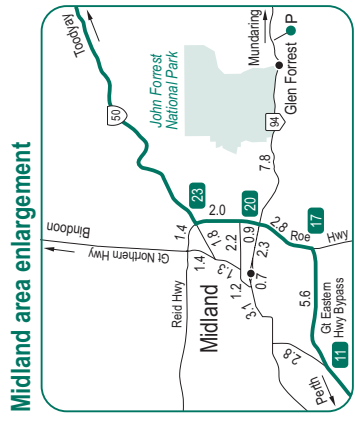

# Perth - Mukinbudin | via Toodyay, Goomalling, Dowerin, Wyalkatchem and Trayning

[PERTH], St Georges Tce (0.6), Adelaide Tce (1.3), Causeway (1.2), Gt Eastern Hwy (8), Gt Eastern Hwy Bypass (6), Roe Hwy (6), Toodyay Rd (62), Goomalling Toodyay Rd (48), Goomalling Wyalkatchem Rd (59), Nungarin Wyalkatchem Rd (58), Kununoppin Mukinbudin Rd (43), [MUKINBUDIN]

Refer to MAP 20, for detailed distance values.

The street name on some routes may change through townsites.

- LEGEND**
- Indicates route taken in distance book
  - Future state road
  - Route taken to noted destination
  - G Grain bin
  - P Truck parking bay
  - W Weighbridge
  - M Main Roads office

See map 9

See map 8

See map 8

See map 15

See map 14

See map 13

For further detail of the Perth Metropolitan area See map 20