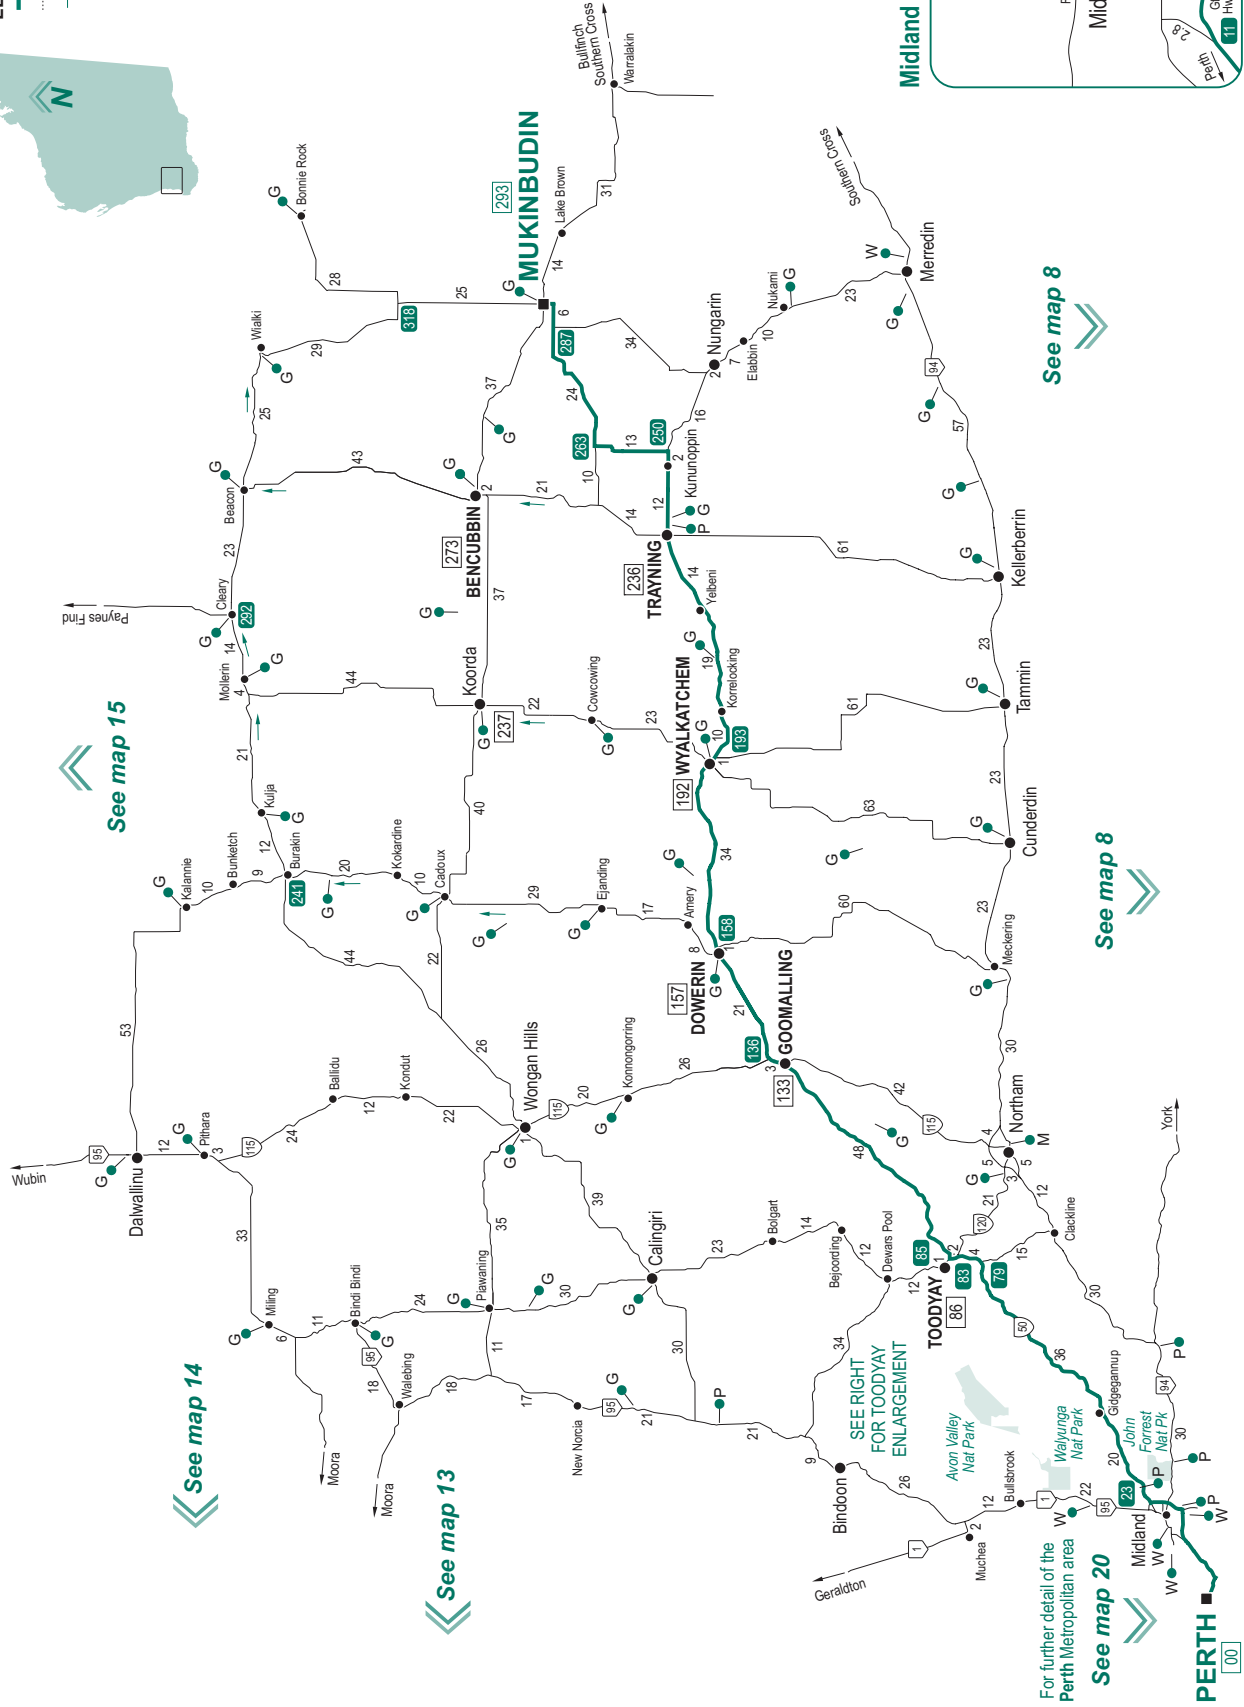

# Perth - Mukinbudin | via Toodyay, Goomalling, Dowerin, Wyalkatchem and Trayning

[PERTH], St Georges Tce (0.6), Adelaide Tce (1.3), Causeway (1.2), Gt Eastern Hwy (8), Gt Eastern Hwy Bypass (6), Roe Hwy (6), Toodyay Rd (62), Goomalling Toodyay Rd (48), Goomalling Wyalkatchem Rd (59), Nungarin Wyalkatchem Rd (58), Kununoppin Mukinbudin Rd (43), [MUKINBUDIN]

Refer to MAP 20, for detailed distance values.

The street name on some routes may change through townsites.

- LEGEND**
- Indicates route taken in distance book
  - Future state road
  - Route taken to noted destination
  - G Grain bin
  - P Truck parking bay
  - W Weighbridge
  - M Main Roads office

See map 9

See map 8

See map 8

See map 15

See map 14

See map 13

For further detail of the Perth Metropolitan area See map 20