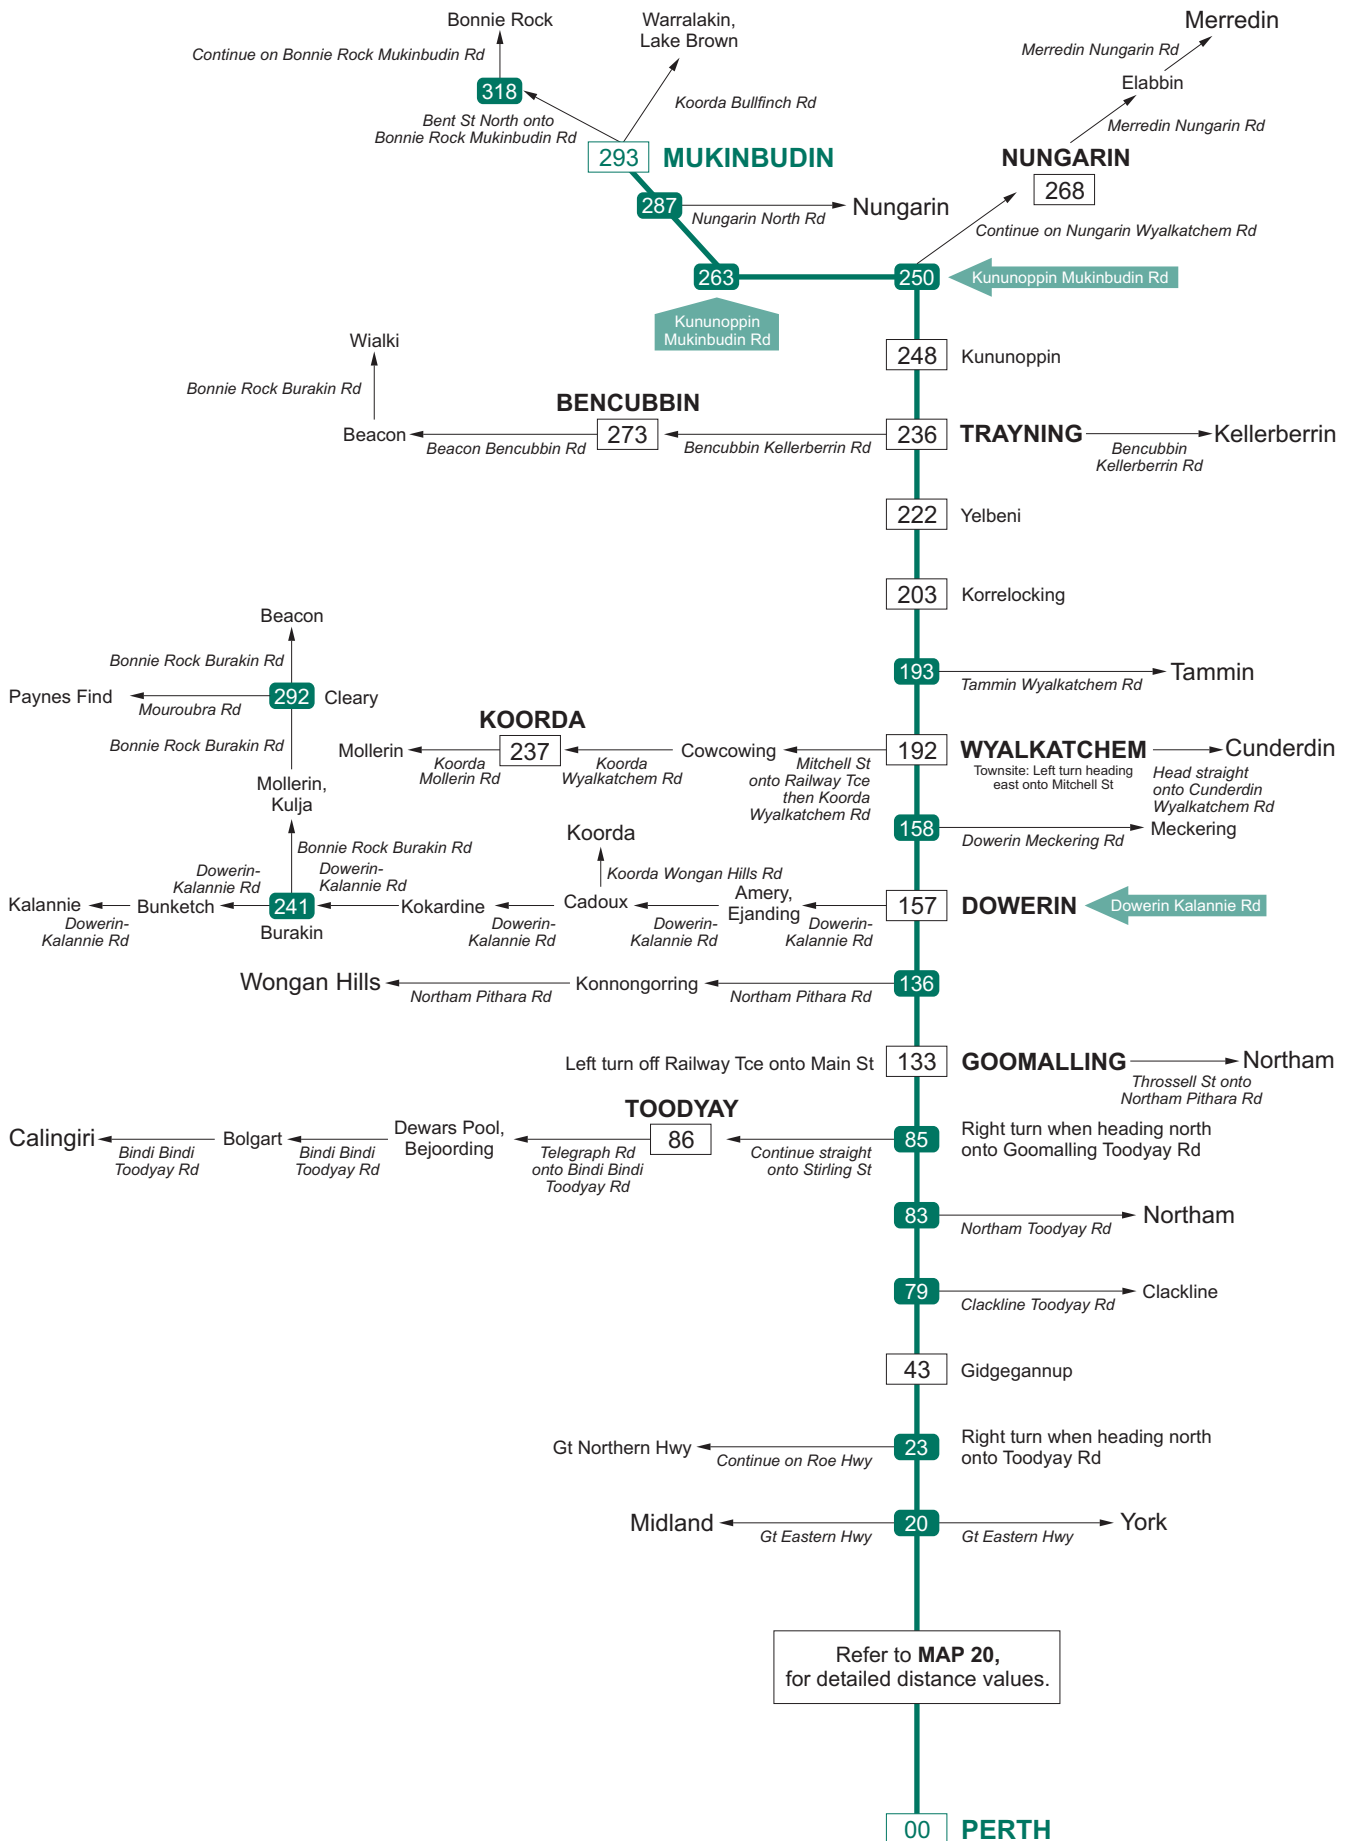

# Perth - Mukinbudin | via Toodyay, Goomalling, Dowerin, Wyalkatchem and Trayning

[PERTH], St Georges Tce (0.6), Adelaide Tce (1.3), Causeway (1.2), Gt Eastern Hwy (8), Gt Eastern Hwy Bypass (6), Roe Hwy (6), Toodyay Rd (62), Goomalling Toodyay Rd (48), Goomalling Wyalkatchem Rd (59), Nungarin Wyalkatchem Rd (58), Kununoppin Mukinbudin Rd (43), [MUKINBUDIN]

Refer to MAP 20, for detailed distance values.

The street name on some routes may change through townsites.

- LEGEND**
- Indicates route taken in distance book
  - Future state road
  - Route taken to noted destination
  - G Grain bin
  - P Truck parking bay
  - W Weighbridge
  - M Main Roads office

See map 9

See map 8

See map 8

See map 15

See map 14

See map 13

For further detail of the Perth Metropolitan area See map 20