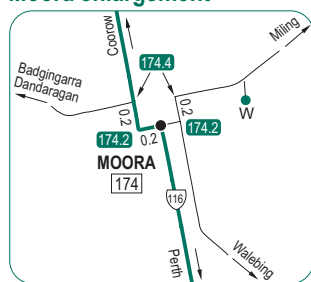

# Perth - Mullewa | via Bindoon, Moora, Coorow, Carnamah, Three Springs and Mingenew

[PERTH], St Georges Tce (0.6), Adelaide Tce (1.3), Causeway (1.2), Gt Eastern Hwy (8), Gt Eastern Hwy Bypass (6), Roe Hwy (7), Gt Northern Hwy (64), Bindoon Moora Rd (86), The Midlands Rd (194), Mingenew Morawa Rd (1), Mingenew Mullewa Rd (80), Geraldton Mt Magnet Rd (3), [MULLEWA]

The street name on some routes may change through townsites.

See map 18

See map 17

See map 15

See map 15

See map 15

See map 8

**Mullewa enlargement**

See map 13

Indian Ocean

**NOTE:**  
Minor roads in this area may be unsealed and only suitable for off-road vehicles. For further information please contact responsible Local Government.

**Moora enlargement**

See map 13

Indian Ocean

**Midland area enlargement**

For further detail of the Perth Metropolitan area

See map 20