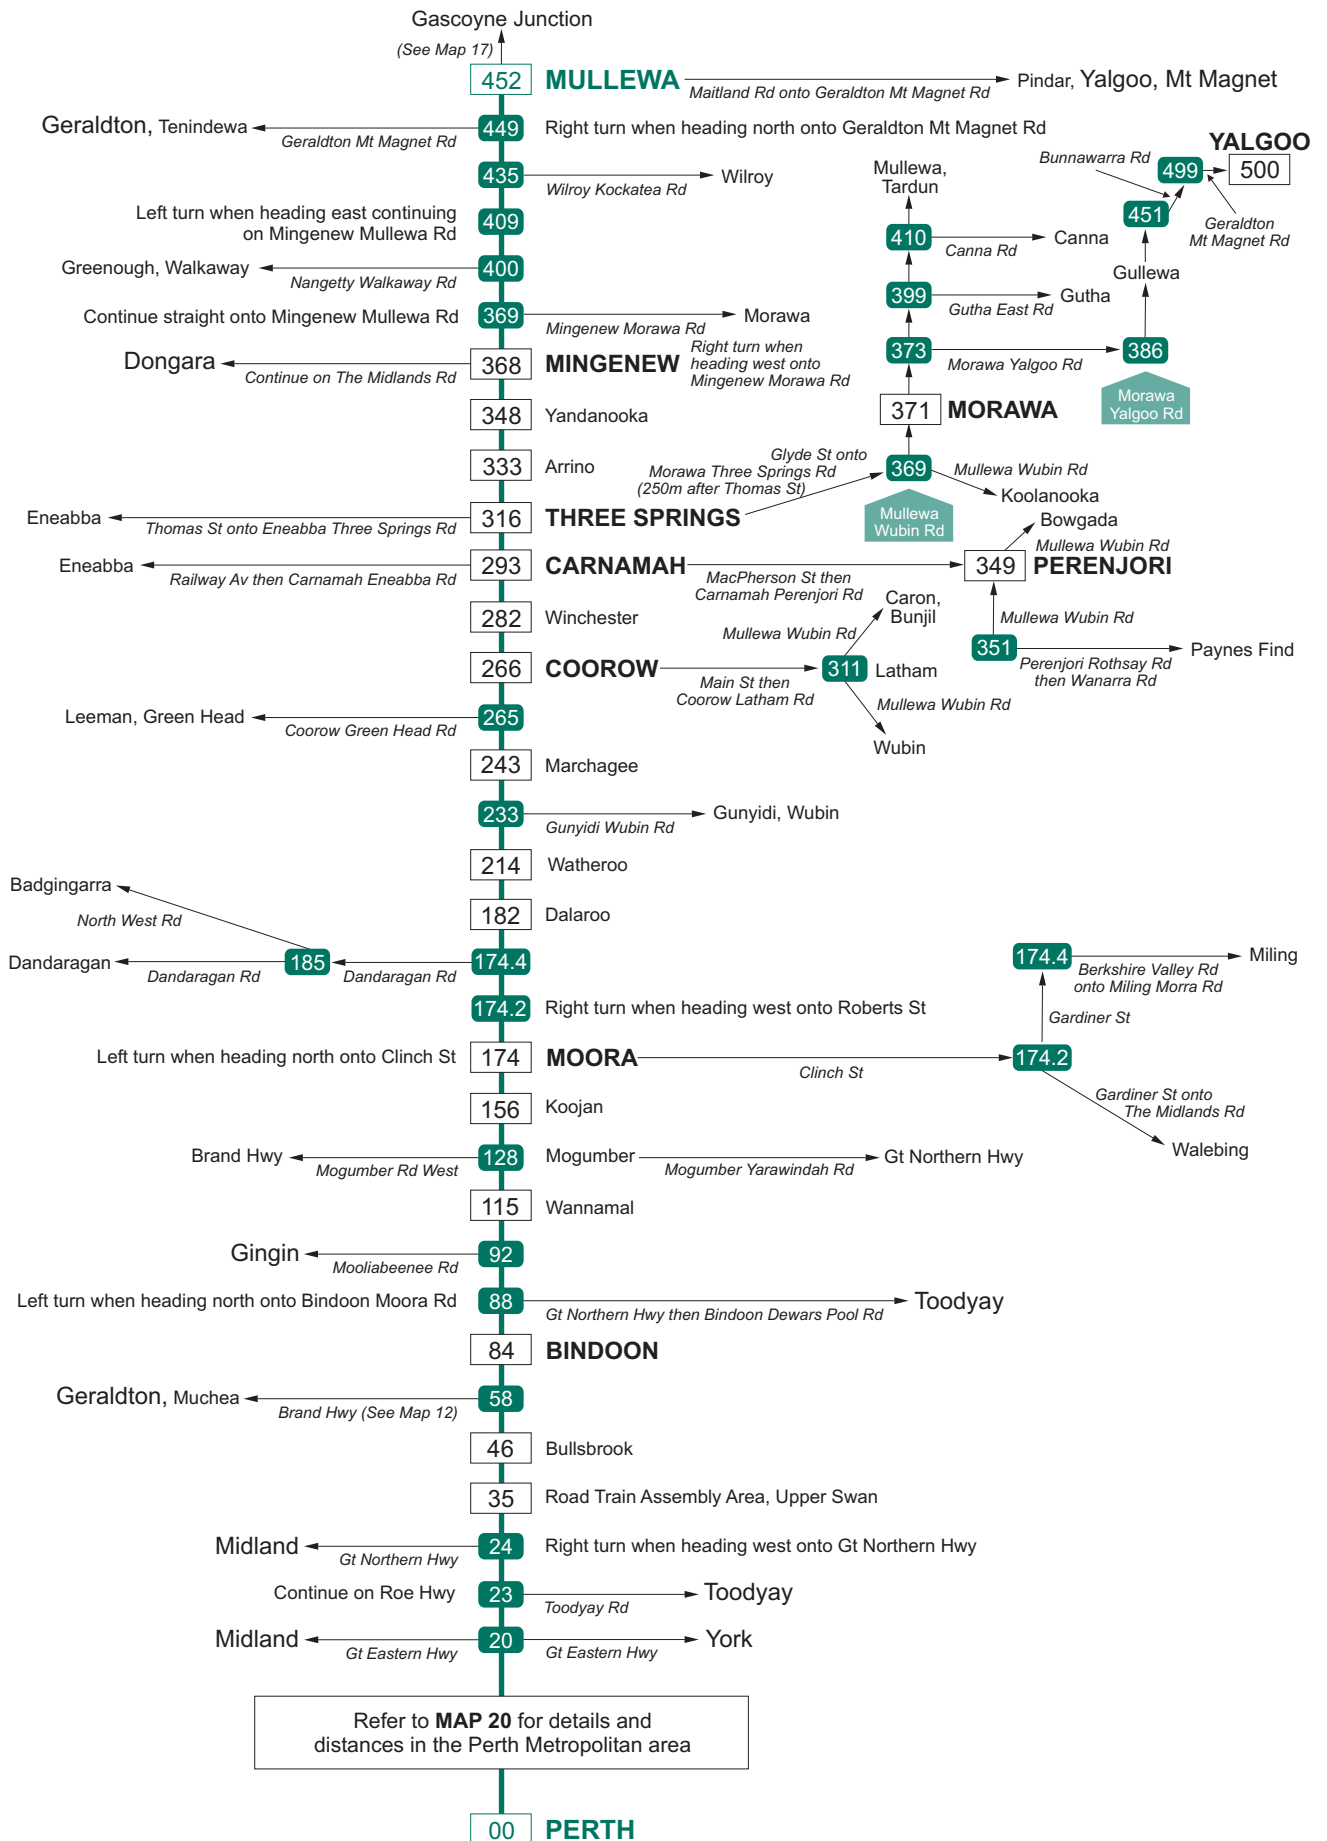

# Perth - Mullewa | via Bindoon, Moora, Coorow, Carnamah, Three Springs and Mingenew

[PERTH], St Georges Tce (0.6), Adelaide Tce (1.3), Causeway (1.2), Gt Eastern Hwy (8), Gt Eastern Hwy Bypass (6), Roe Hwy (7), Gt Northern Hwy (64), Bindoon Moora Rd (86), The Midlands Rd (194), Mingenew Morawa Rd (1), Mingenew Mullewa Rd (80), Geraldton Mt Magnet Rd (3), [MULLEWA]

The street name on some routes may change through townsites.

See map 18

See map 17

See map 15

See map 15

See map 15

See map 8

**Mullewa enlargement**