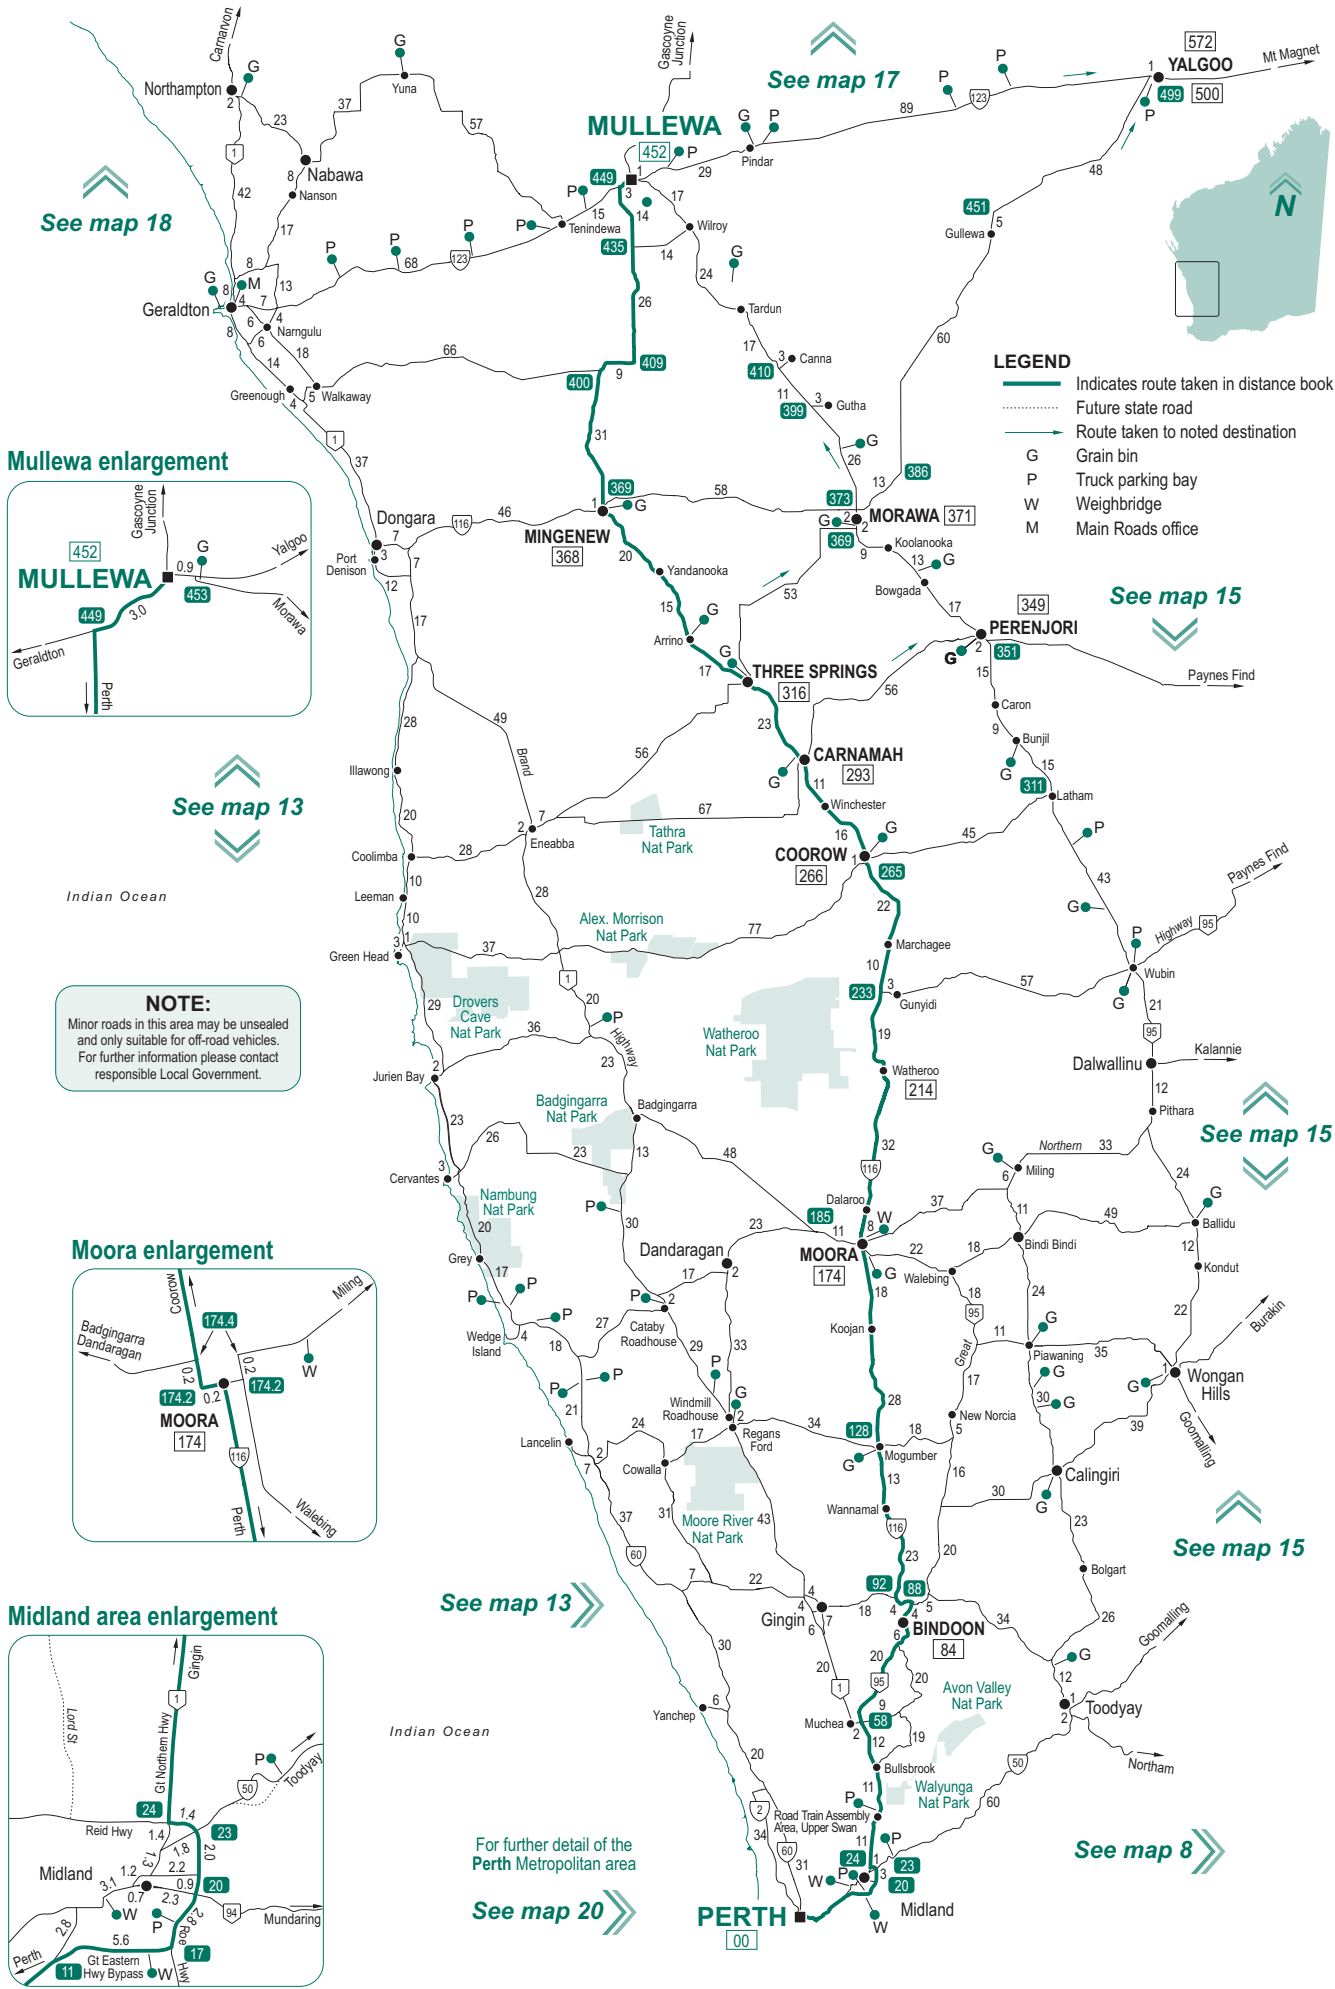

# Perth - Mullewa | via Bindoon, Moora, Coorow, Carnamah, Three Springs and Mingenew

[PERTH], St Georges Tce (0.6), Adelaide Tce (1.3), Causeway (1.2), Gt Eastern Hwy (8), Gt Eastern Hwy Bypass (6), Roe Hwy (7), Gt Northern Hwy (64), Bindoon Moora Rd (86), The Midlands Rd (194), Mingenew Morawa Rd (1), Mingenew Mullewa Rd (80), Geraldton Mt Magnet Rd (3), [MULLEWA]

The street name on some routes may change through townsites.

See map 18

See map 17

See map 15

See map 15

See map 15

See map 8

**Mullewa enlargement**

See map 13

Indian Ocean

**NOTE:**  
Minor roads in this area may be unsealed and only suitable for off-road vehicles. For further information please contact responsible Local Government.

**Moora enlargement**

See map 13

Indian Ocean

**Midland area enlargement**

For further detail of the Perth Metropolitan area

See map 20