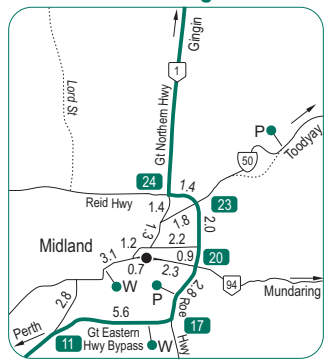

# Perth - Mullewa | via Bindoon, Moora, Coorow, Carnamah, Three Springs and Mingenew

[PERTH], St Georges Tce (0.6), Adelaide Tce (1.3), Causeway (1.2), Gt Eastern Hwy (8), Gt Eastern Hwy Bypass (6), Roe Hwy (7), Gt Northern Hwy (64), Bindoon Moora Rd (86), The Midlands Rd (194), Mingenew Morawa Rd (1), Mingenew Mullewa Rd (80), Geraldton Mt Magnet Rd (3), [MULLEWA]

The street name on some routes may change through townsites.

See map 18

See map 17

See map 15

See map 15

See map 15

See map 8

**Mullewa enlargement**

See map 13

Indian Ocean

**NOTE:**  
Minor roads in this area may be unsealed and only suitable for off-road vehicles. For further information please contact responsible Local Government.

**Moora enlargement**

See map 13

Indian Ocean

**Midland area enlargement**

For further detail of the Perth Metropolitan area

See map 20