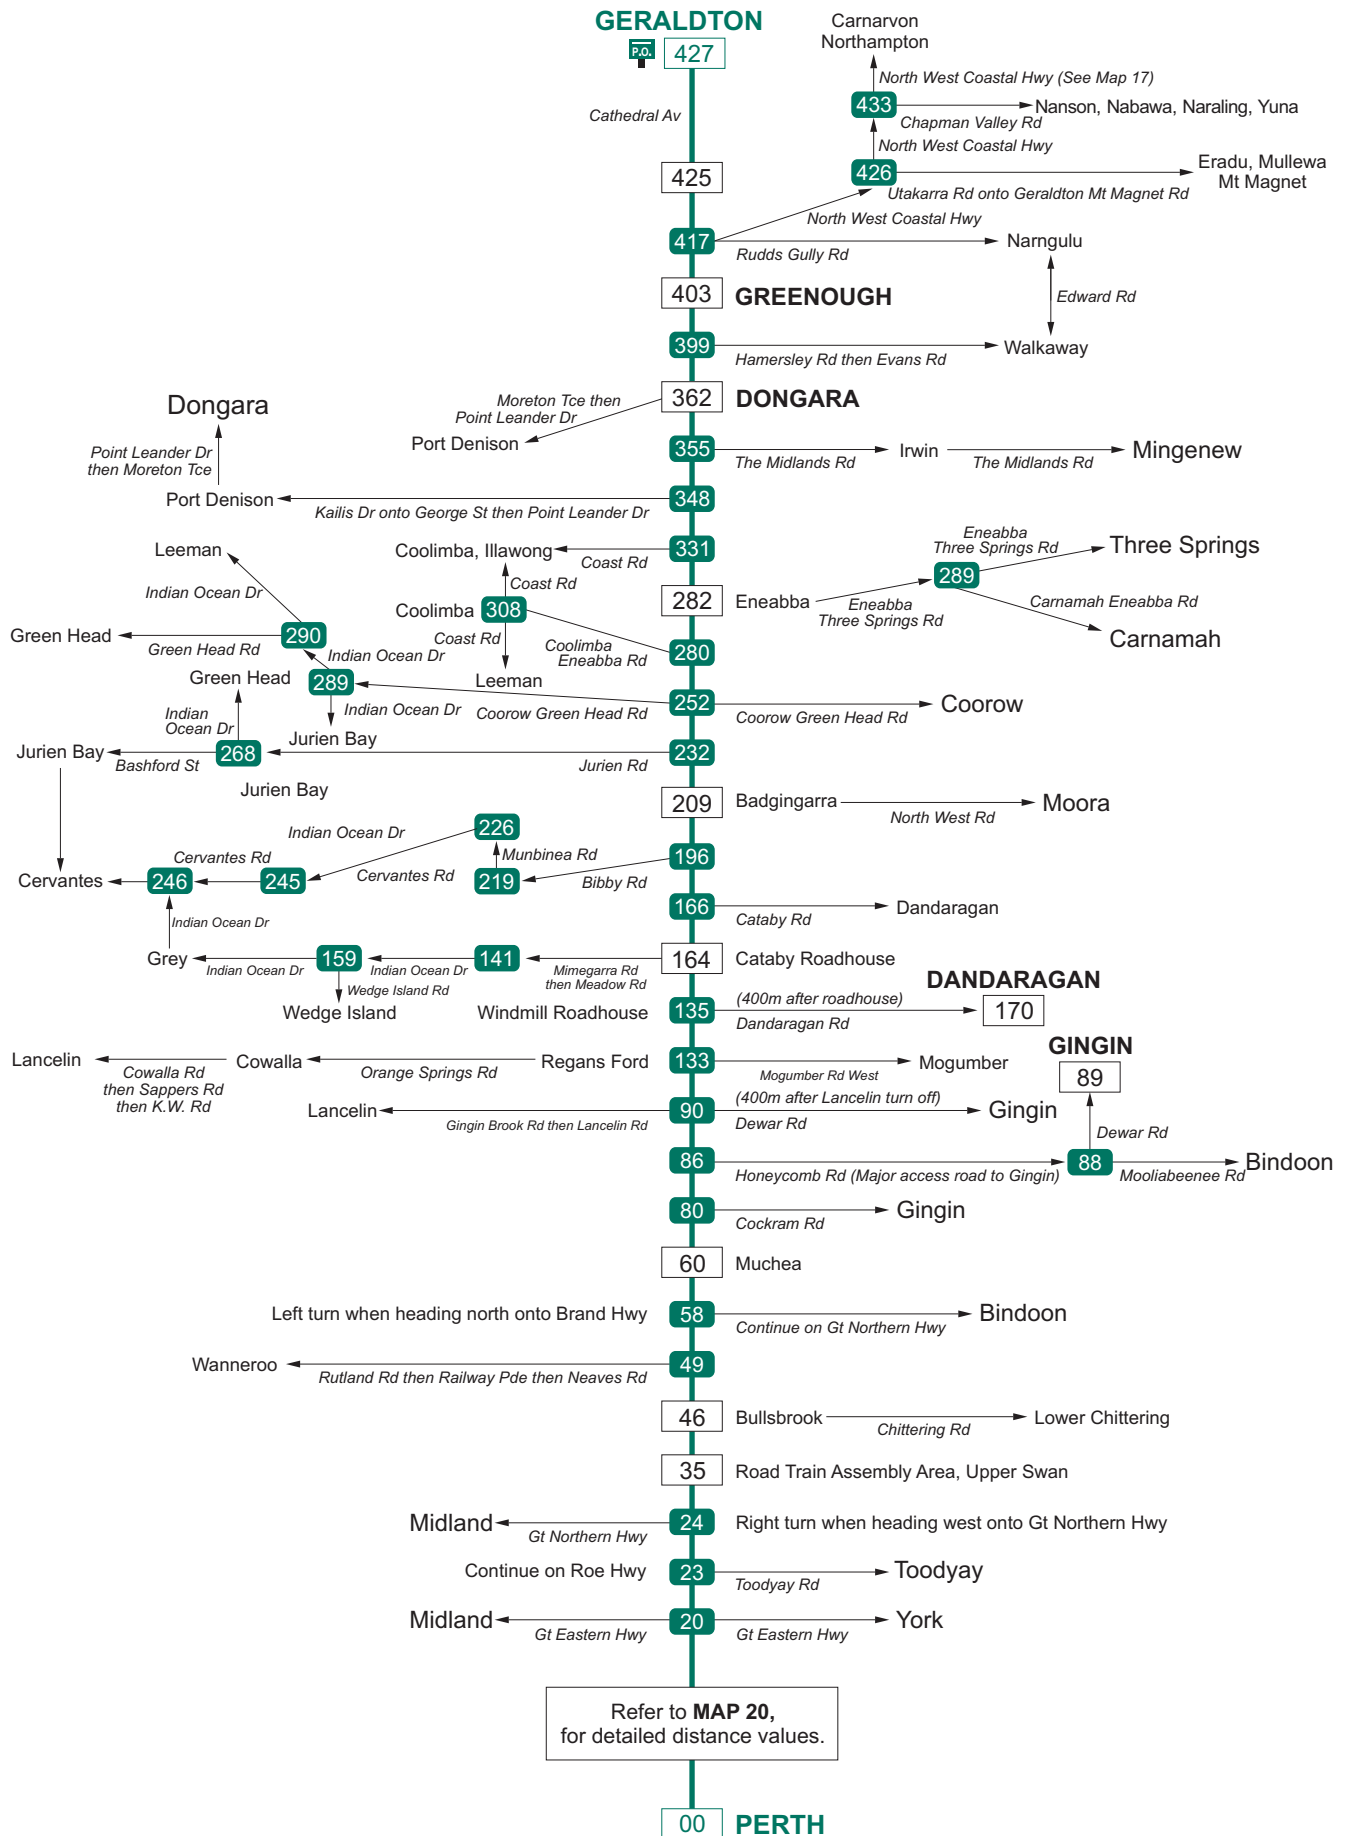

Perth - Geraldton | via Lancelin, Dongara and Greenough on Indian Ocean Drive

[PERTH], [PERTH], Barrack St (0.35), Riverside Dr on to Mitchell Fwy (30), Burns Beach Rd (2.1), Joondalup Dr (1), Wanneroo Rd (20.5), Indian Ocean Drive (269), Brand Hwy (94), Cathedral Av (1.6) [GERALDTON]

The street name on some routes may change through townsites.

See map 18

GERALDTON

419 P.O.

GREENOUGH

396

DONGARA

Port Denison

See map 13

Indian Ocean

NOTE:
Alternative route via Wanneroo Rd is shorter but will take longer due to intersections.

For further detail of the Perth Metropolitan area

See map 20

PERTH

00

Perth - Geraldton | via Gingin, Dongara and Greenough on Brand Hwy

The street name on some routes may change through townsites.

Geraldton - Port Hedland | via Northampton, Carnarvon and Karratha

[GERALDTON CITY], North West Coastal Hwy (1298), Great Northern Hwy (32), [TURN OFF TO BROOME], Wilson St (10), [PORT HEDLAND]