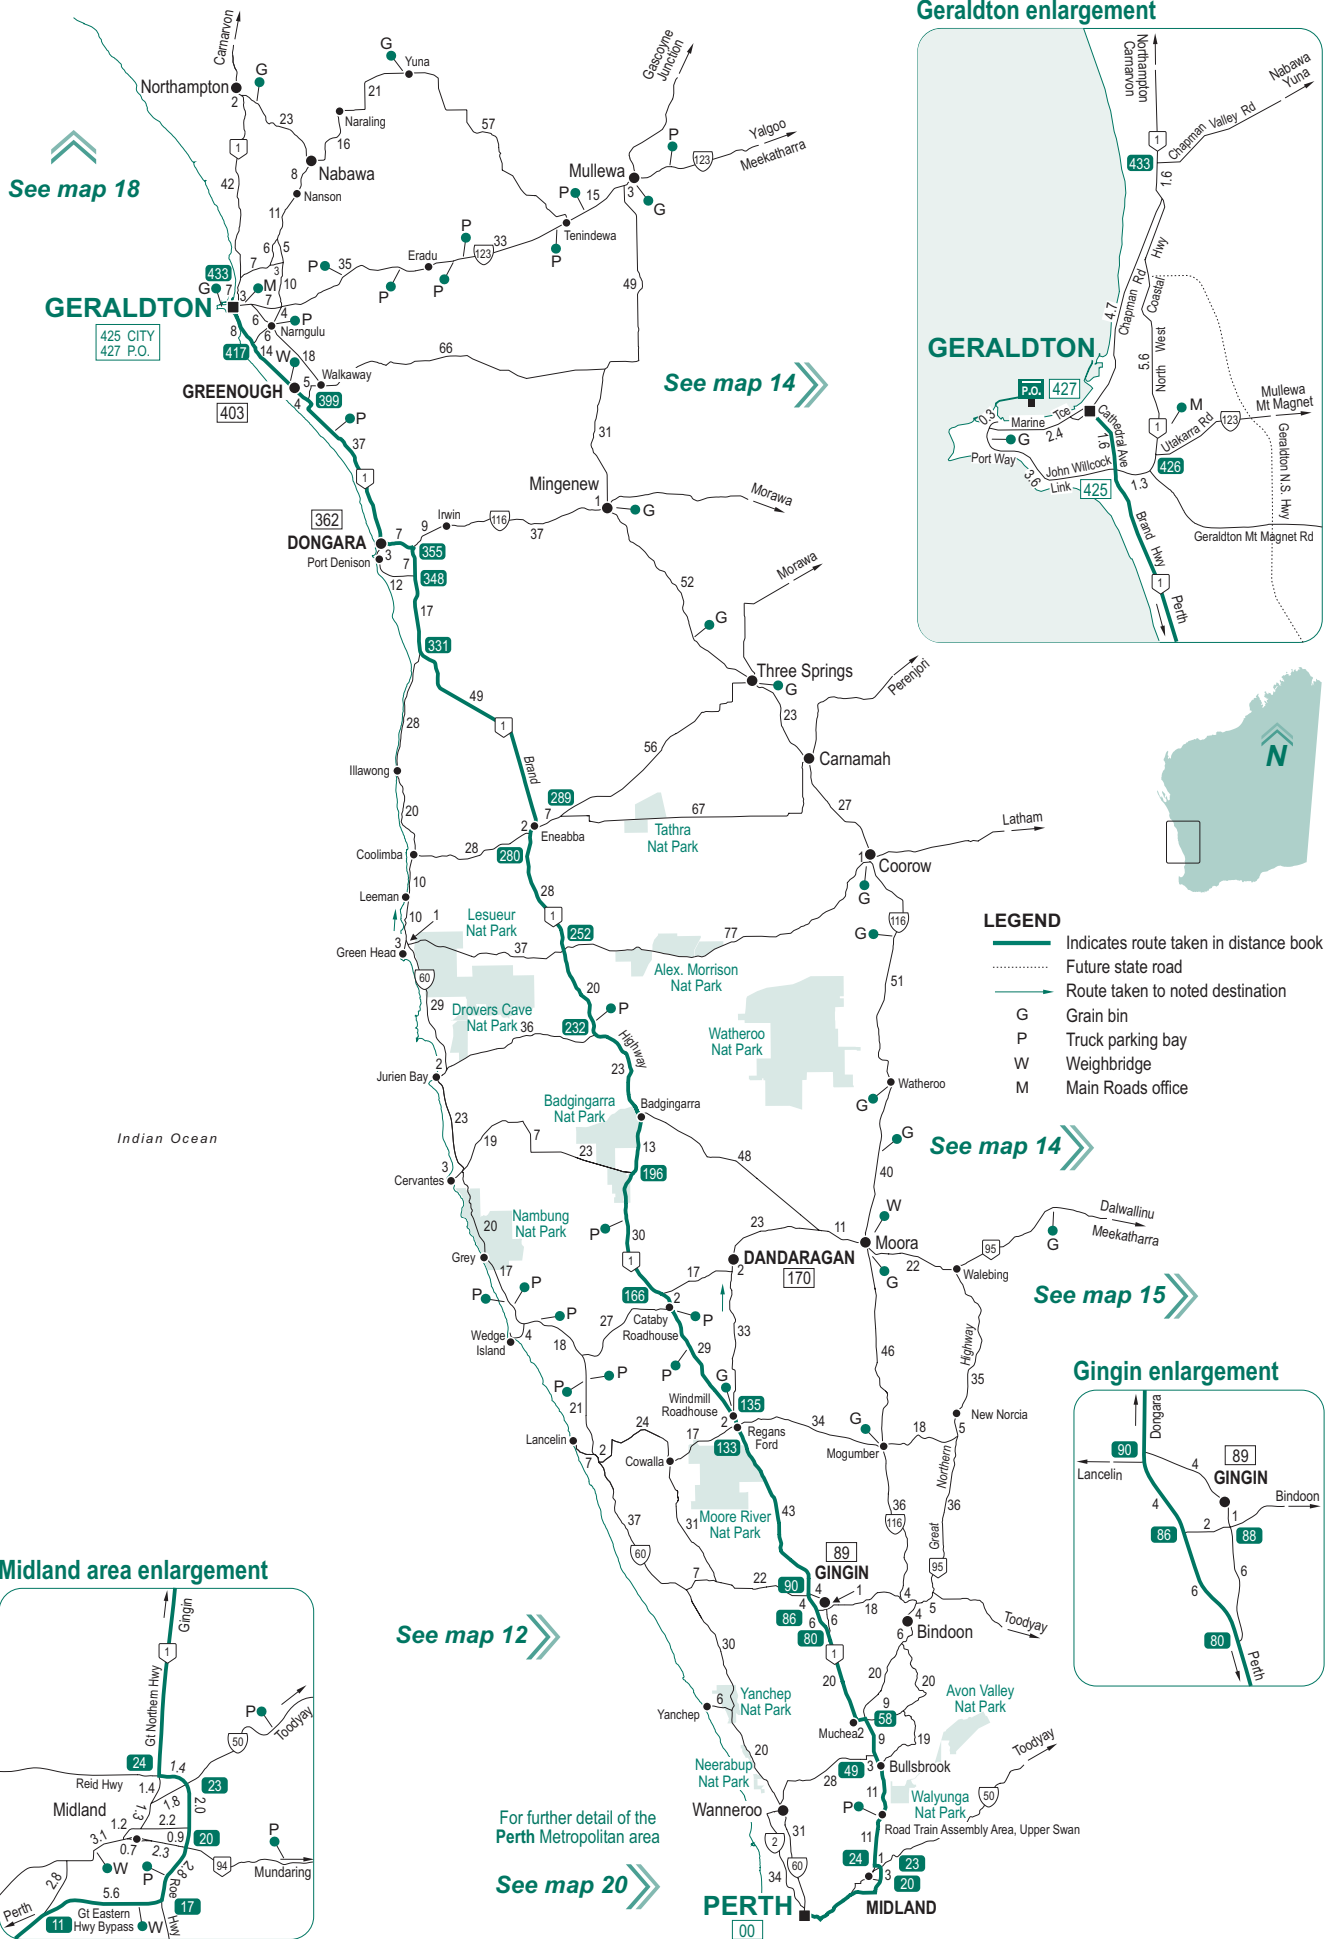

Perth - Geraldton | via Lancelin, Dongara and Greenough on Indian Ocean Drive

[PERTH], [PERTH], Barrack St (0.35), Riverside Dr on to Mitchell Fwy (30), Burns Beach Rd (2.1), Joondalup Dr (1), Wanneroo Rd (20.5), Indian Ocean Drive (269), Brand Hwy (94), Cathedral Av (1.6) [GERALDTON]

See map 13

Indian Ocean

NOTE:
Alternative route via Wanneroo Rd is shorter but will take longer due to intersections.

For further detail of the Perth Metropolitan area

See map 20

PERTH

00

Perth - Geraldton | via Gingin, Dongara and Greenough on Brand Hwy

[PERTH], St Georges Tce (0.6), Adelaide Tce (1.3), Causeway (1.2), Gt Eastern Hwy (8), Gt Eastern Hwy Bypass (6), Roe Hwy (7), Gt Northern Hwy (34), Brand Hwy (367), [GERALDTON CITY], Cathedral Av (2), [GERALDTON P.O.]

The street name on some routes may change through townsites.

Geraldton - Port Hedland | via Northampton, Carnarvon and Karratha

[GERALDTON CITY], North West Coastal Hwy (1298), Great Northern Hwy (32), [TURN OFF TO BROOME], Wilson St (10), [PORT HEDLAND]