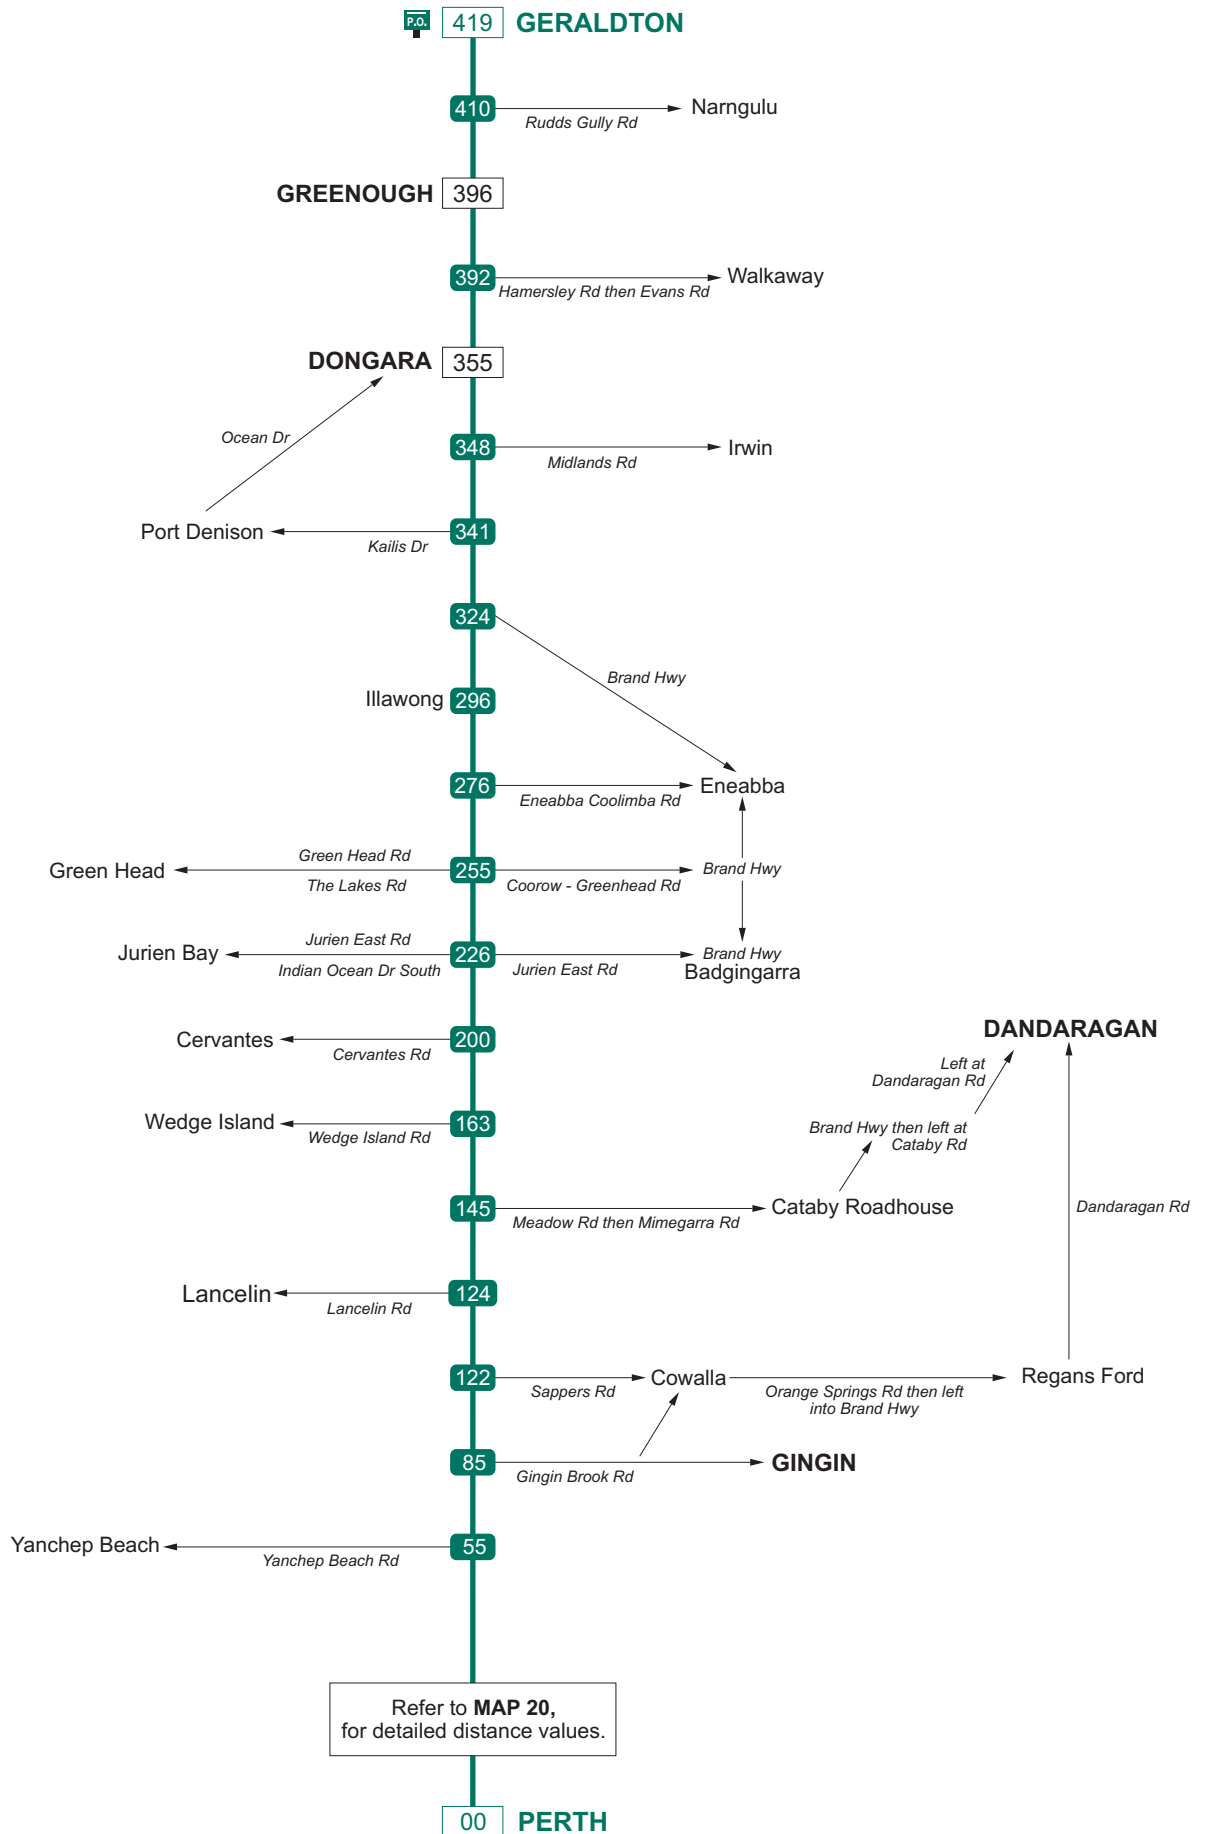

Perth - Geraldton | via Lancelin, Dongara and Greenough on Indian Ocean Drive

[PERTH], [PERTH], Barrack St (0.35), Riverside Dr on to Mitchell Fwy (30), Burns Beach Rd (2.1), Joondalup Dr (1), Wanneroo Rd (20.5), Indian Ocean Drive (269), Brand Hwy (94), Cathedral Av (1.6) [GERALDTON]

The street name on some routes may change through townsites.

See map 18

GERALDTON

419 P.O.

GREENOUGH

396

DONGARA

Port Denison

See map 13

Indian Ocean

NOTE:
Alternative route via Wanneroo Rd is shorter but will take longer due to intersections.

For further detail of the Perth Metropolitan area

See map 20

PERTH

00

Perth - Geraldton | via Gingin, Dongara and Greenough on Brand Hwy

The street name on some routes may change through townsites.

Geraldton - Port Hedland | via Northampton, Carnarvon and Karratha

[GERALDTON CITY], North West Coastal Hwy (1298), Great Northern Hwy (32), [TURN OFF TO BROOME], Wilson St (10), [PORT HEDLAND]