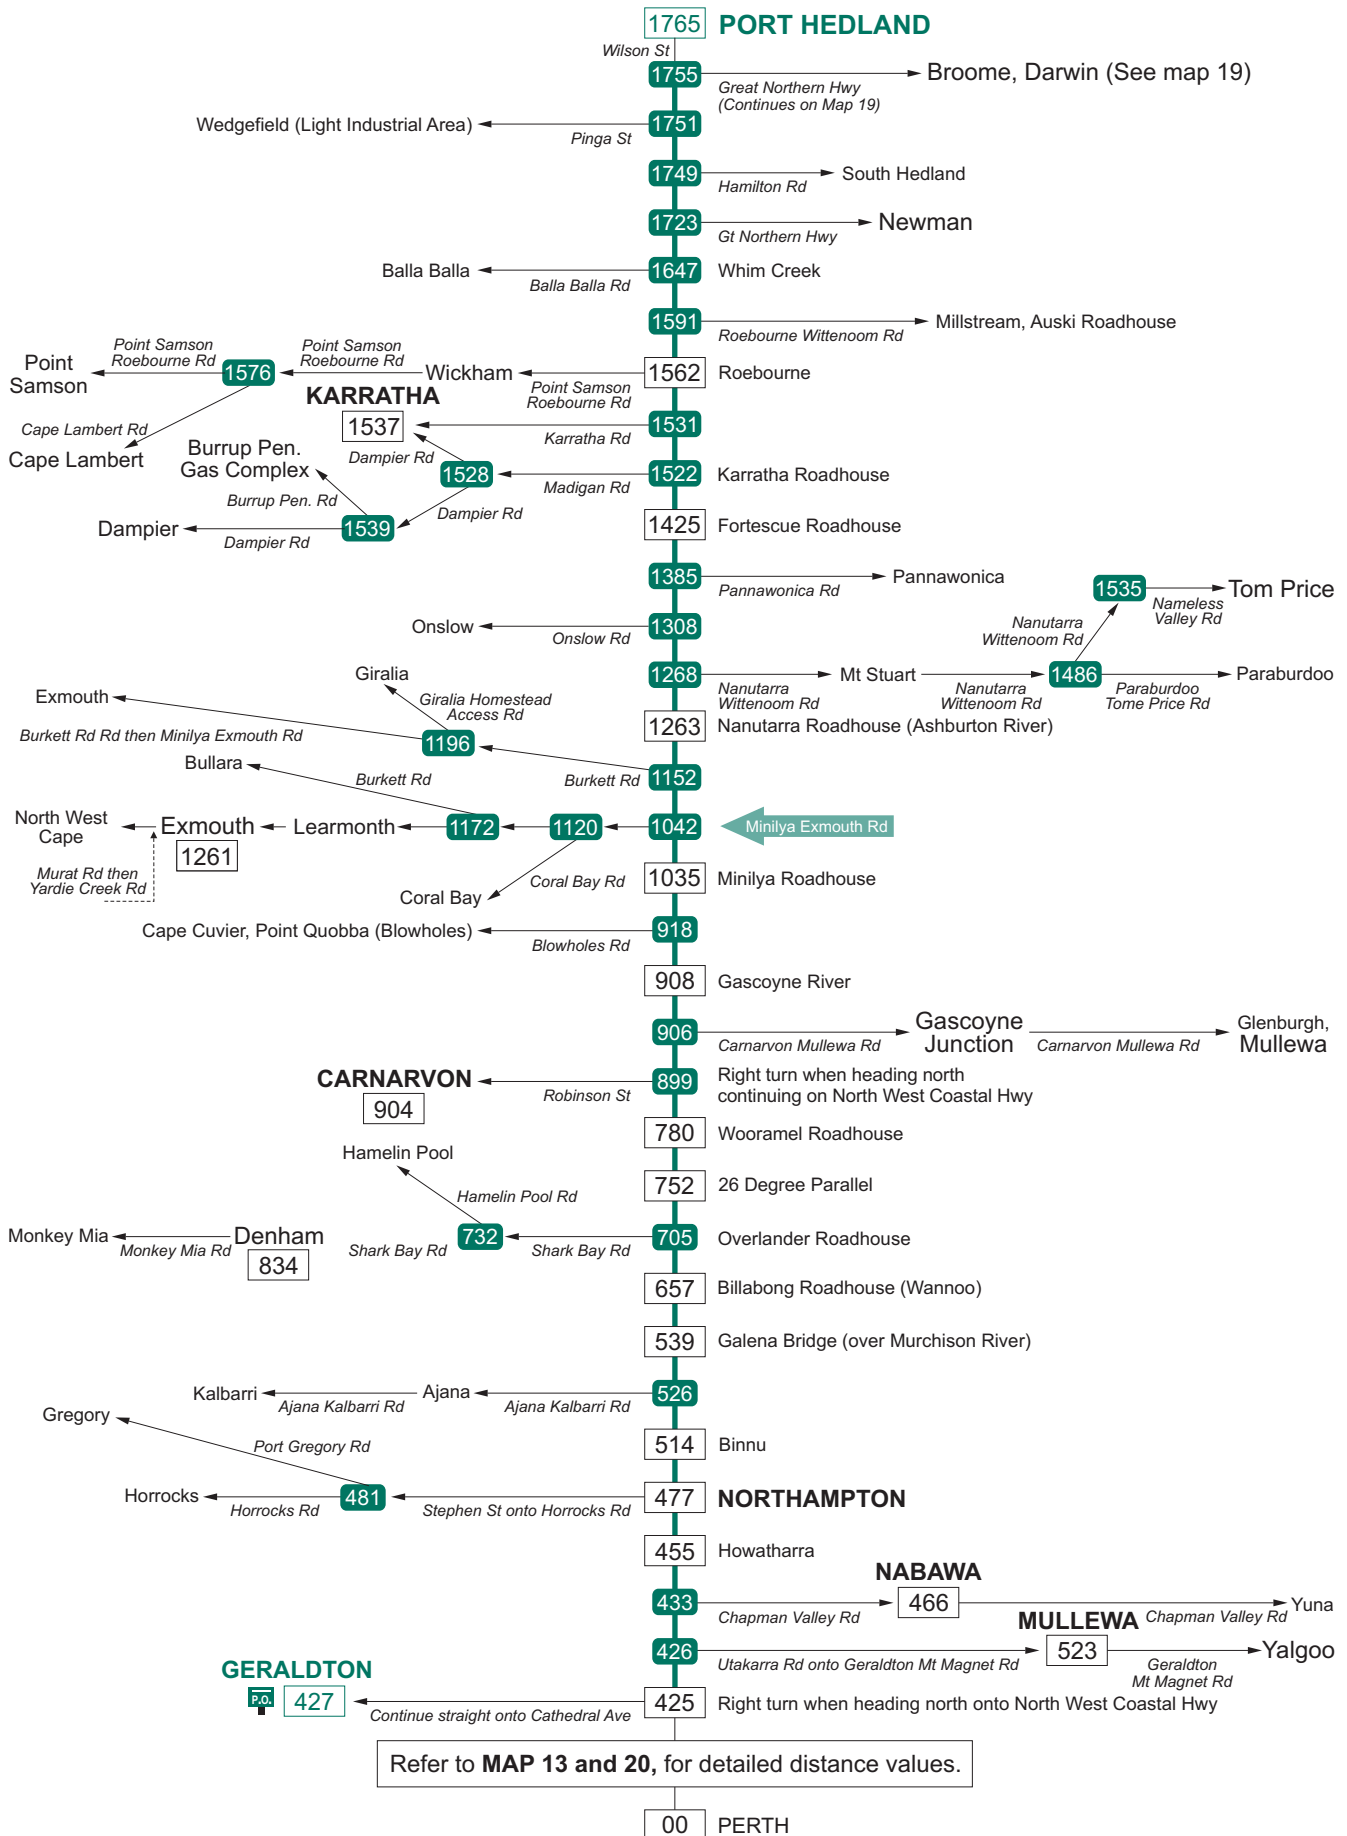

Perth - Geraldton | via Lancelin, Dongara and Greenough on Indian Ocean Drive

[PERTH], [PERTH], Barrack St (0.35), Riverside Dr on to Mitchell Fwy (30), Burns Beach Rd (2.1), Joondalup Dr (1), Wanneroo Rd (20.5), Indian Ocean Drive (269), Brand Hwy (94), Cathedral Av (1.6) [GERALDTON]

See map 13

Indian Ocean

NOTE:
Alternative route via Wanneroo Rd is shorter but will take longer due to intersections.

For further detail of the Perth Metropolitan area

See map 20

PERTH

00

Perth - Geraldton | via Gingin, Dongara and Greenough on Brand Hwy

[PERTH], St Georges Tce (0.6), Adelaide Tce (1.3), Causeway (1.2), Gt Eastern Hwy (8), Gt Eastern Hwy Bypass (6), Roe Hwy (7), Gt Northern Hwy (34), Brand Hwy (367), [GERALDTON CITY], Cathedral Av (2), [GERALDTON P.O.]

The street name on some routes may change through townsites.

Geraldton - Port Hedland | via Northampton, Carnarvon and Karratha

[GERALDTON CITY], North West Coastal Hwy (1298), Great Northern Hwy (32), [TURN OFF TO BROOME], Wilson St (10), [PORT HEDLAND]