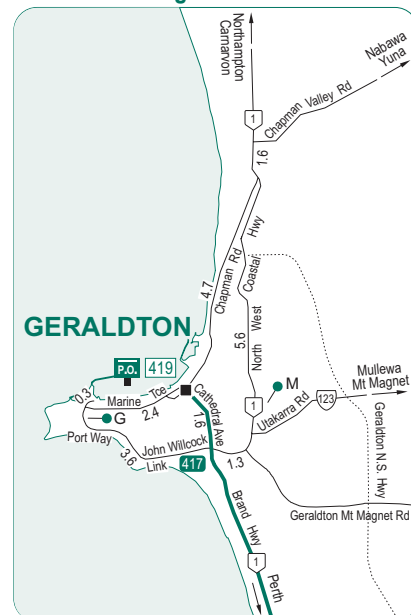

See map 18

GERALDTON

419 P.O.

GREENOUGH

396

DONGARA

Port Denison

See map 14

Geraldton enlargement

LEGEND

- Indicates route taken in distance book
- Future state road
- Route taken to noted destination
- **G** Grain bin
- **P** Truck parking bay
- **W** Weighbridge
- **M** Main Roads office

See map 13

Indian Ocean

NOTE:
Alternative route via Wanneroo Rd is shorter but will take longer due to intersections.

For further detail of the Perth Metropolitan area

See map 20

PERTH

00