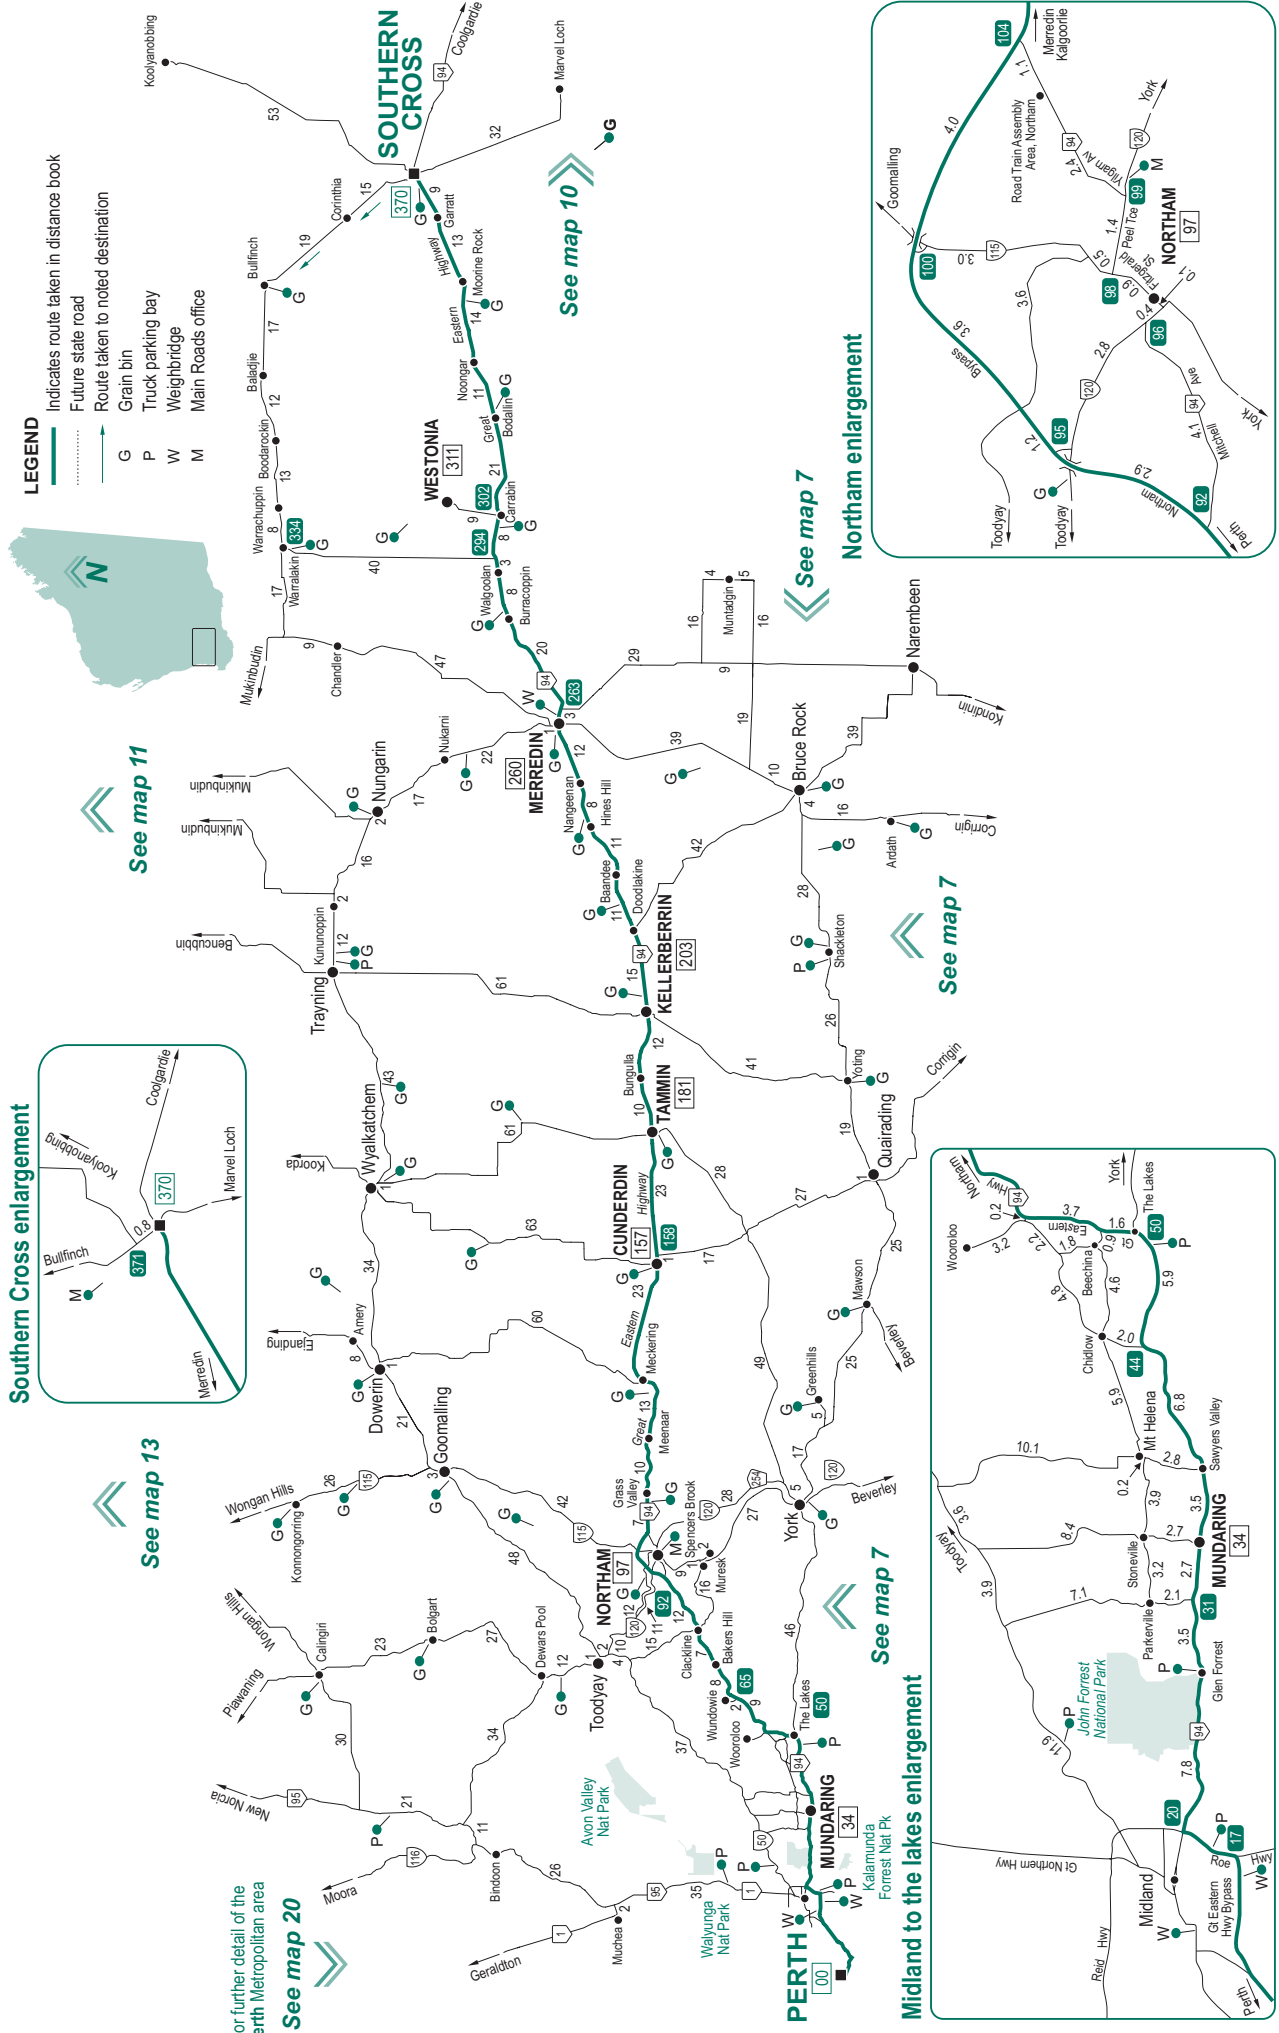

Perth - Southern Cross | via Mundaring, Cunderdin, Tammin, Kellerberrin and Merredin

[PERTH], St Georges Tce (0.6), Adelaide Tce (1.3), Causeway (1.2), Gt Eastern Hwy (8), Gt Eastern Hwy Bypass (6), Roe Hwy (3), Gt Eastern Hwy (350), [SOUTHERN CROSS]

The street name on some routes may change through townsites.

Perth - Southern Cross | via Mundering, Northam Bypass, Cunderdin, Tammin, Kellerberrin and Merredin