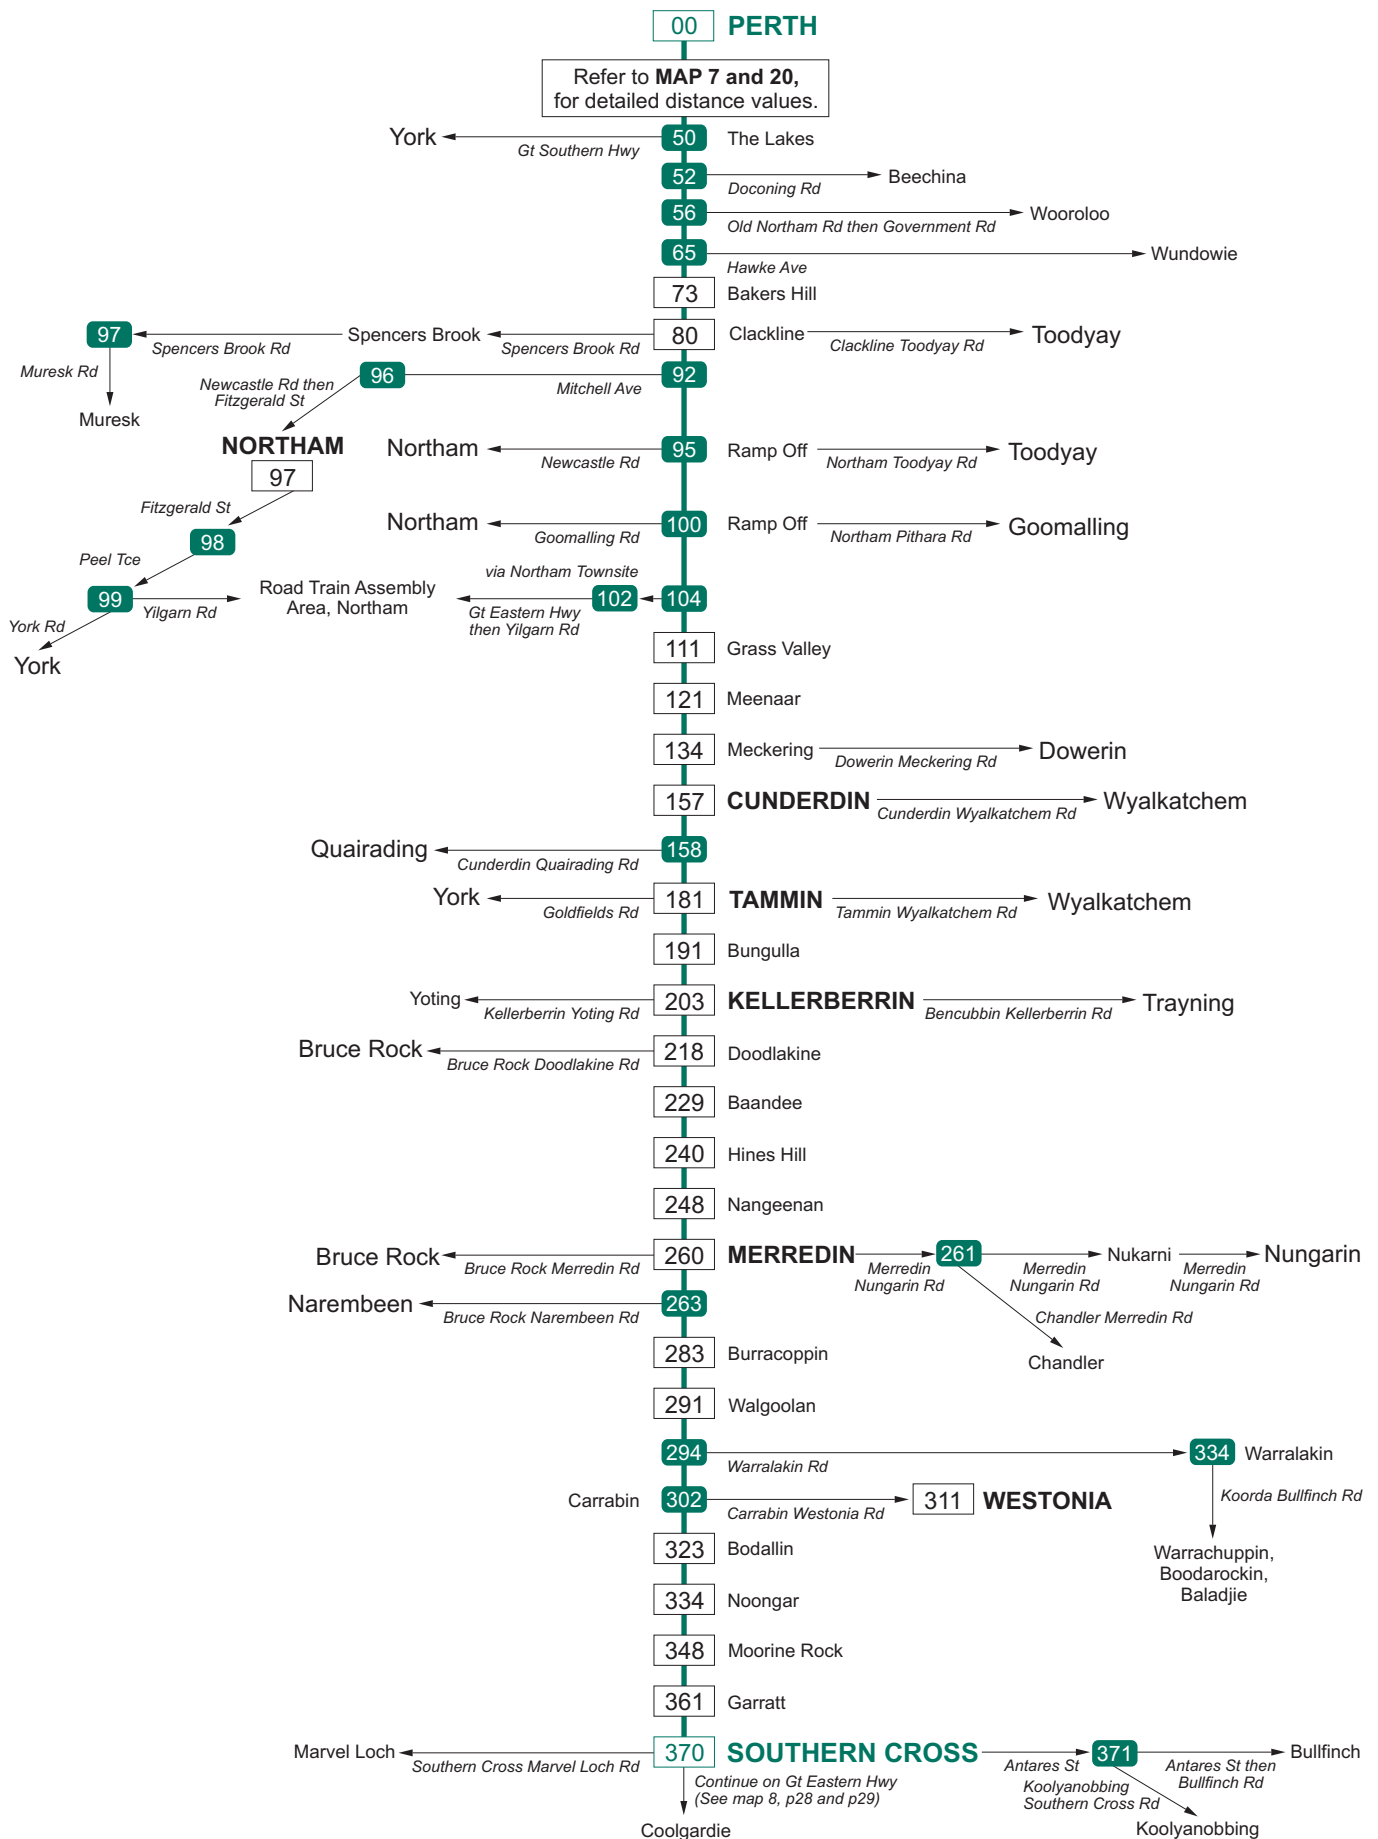

Perth - Southern Cross | via Mundaring, Cunderdin, Tammin, Kellerberrin and Merredin

[PERTH], St Georges Tce (0.6), Adelaide Tce (1.3), Causeway (1.2), Gt Eastern Hwy (8), Gt Eastern Hwy Bypass (6), Roe Hwy (3), Gt Eastern Hwy (350), [SOUTHERN CROSS]

The street name on some routes may change through townsites.

Perth - Southern Cross | via Mundering, Northam Bypass, Cunderdin, Tammin, Kellerberrin and Merredin