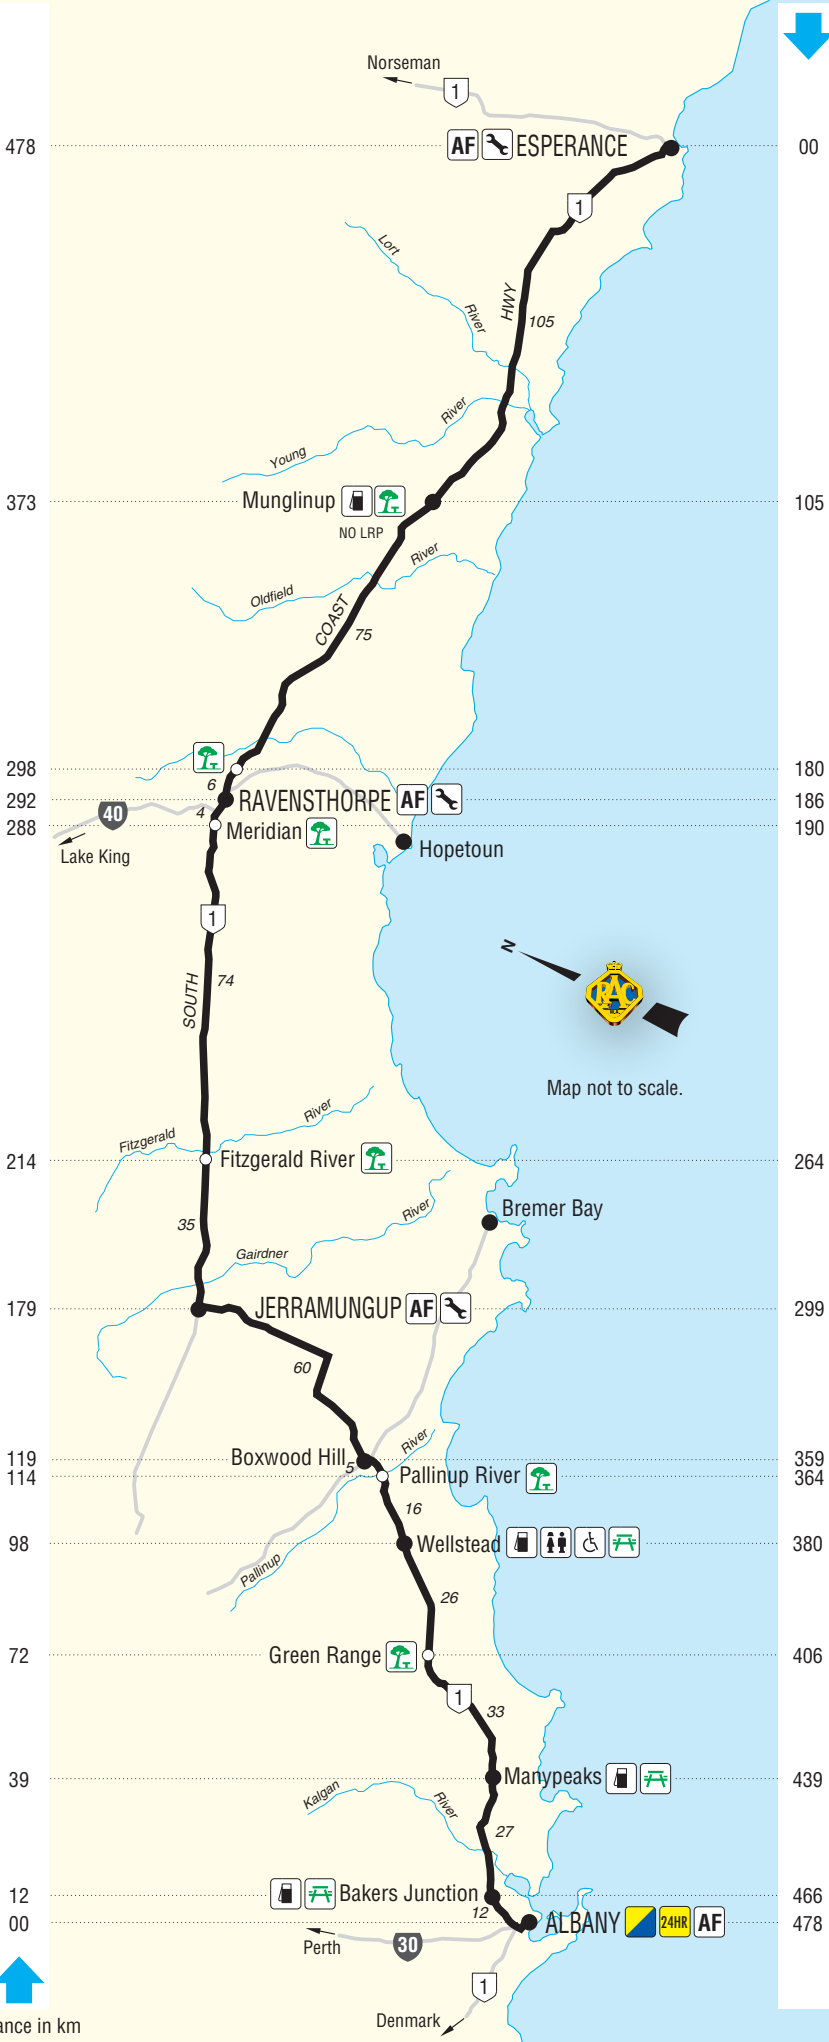

Distance in km

TRAVEL

RAC members are happier
Licence No. 91A 00001

Albany to Esperance via Highway 1

INFORMATION

ROAD SURFACE:

Sealed, bitumen surface. Suitable for all vehicle types.

SAFETY:

The RAC has produced these en route maps as part of its ongoing commitment to assist in the road safety strategy for Western Australia and to provide reliable information for its members. The maps have been designed to enable the motorist to plan ahead, make provision for adequate rest stops and avoid driver fatigue.

MAP COVERAGE:

Detailed maps covering this region are available from RAC branches and online.

Whether you are driving across the city, in the country or even interstate - you and your family are sure to appreciate the value-added protection of RAC Classic or Ultimate Membership. Call 13 17 03 today.

LEGEND

FACILITIES

All Facilities	Caravan Facility
Unleaded, Diesel	Designated Rest Area
LPG AutoGAS	Public Toilets
Accommodation	Picnic Area
Caravan Park	Disabled Facilities

MAP DETAIL

- Town/Location
- Rest Area Location
- Intermediate Distance

ADDITIONAL INFORMATION

- RAC Branch Office
- RAC Contractor
- 24 Hour fuel availability (subject to change)
- FREE COFFEE FOR DRIVER - Roadhouses displaying this sign offer the driver of the vehicle a free coffee or tea. This is a road safety initiative donated by the roadhouse to help reduce driver fatigue. There is a limit of one cup per vehicle, per stop.

Distance in km