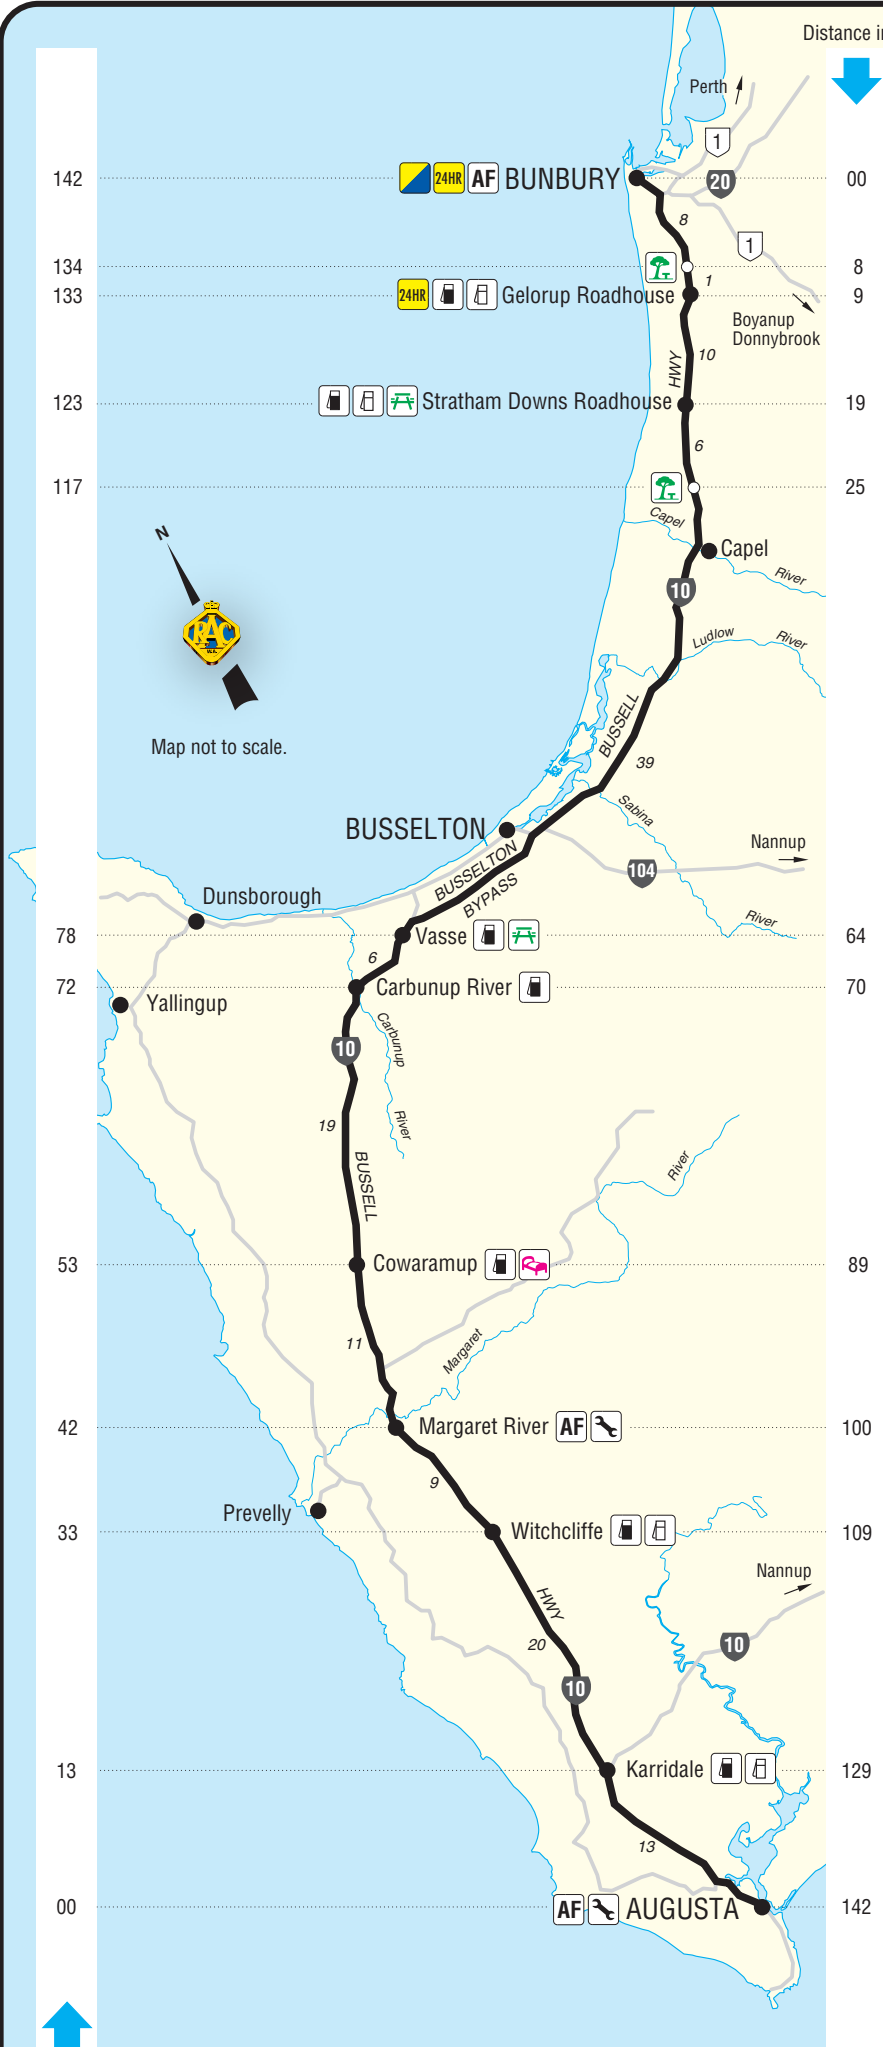

Distance in km

TRAVEL

RAC members are happier
Licence No. 97A 00001

Bunbury to Augusta via Bussell Highway

INFORMATION

ROAD SURFACE:

Sealed, bitumen surface. Suitable for all vehicle types.

SAFETY:

The RAC has produced these en route maps as part of its ongoing commitment to assist in the road safety strategy for Western Australia and to provide reliable information for its members. The maps have been designed to enable the motorist to plan ahead, make provision for adequate rest stops and avoid driver fatigue.

MAP COVERAGE:

Detailed maps covering this region are available from RAC branches and online.

Whether you are driving across the city, in the country or even interstate - you and your family are sure to appreciate the value-added protection of RAC Classic or Ultimate Membership. Call 13 17 03 today.

LEGEND

FACILITIES

All Facilities	Caravan Facility
Unleaded, Diesel	Designated Rest Area
LPG AutoGAS	Public Toilets
Accommodation	Picnic Area
Caravan Park	Disabled Facilities

MAP DETAIL

- Town/Location
- Rest Area Location
- 76 Intermediate Distance

ADDITIONAL INFORMATION

- RAC Branch Office
- RAC Contractor
- 24 Hour fuel availability (subject to change)
- FREE COFFEE FOR DRIVER - Roadhouses displaying this sign offer the driver of the vehicle a free coffee or tea. This is a road safety initiative donated by the roadhouse to help reduce driver fatigue. There is a limit of one cup per vehicle, per stop.

Distance in km