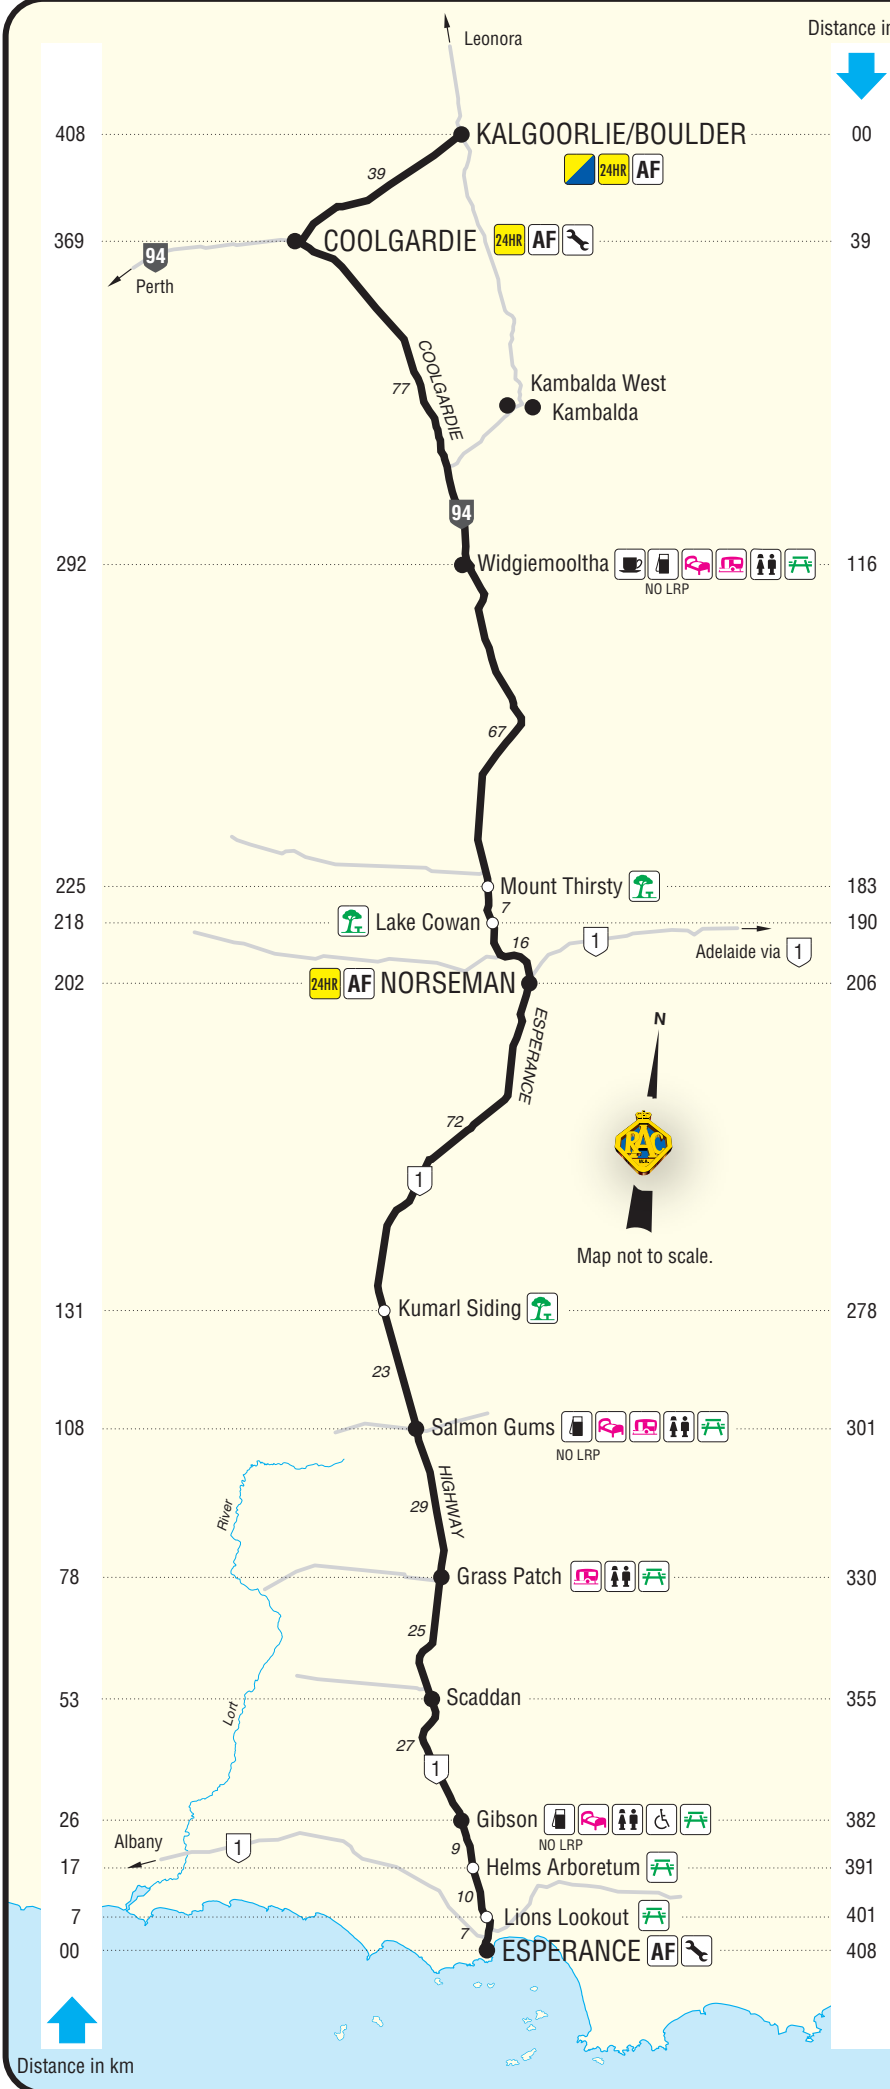

Distance in km

TRAVEL
RAC members are happier
Licence No. 97A 00001

Kalgoorlie to Esperance via Highway 1 & 94

INFORMATION

ROAD SURFACE:

Sealed, bitumen surface. Suitable for all vehicle types.

SAFETY:

The RAC has produced these en route maps as part of its ongoing commitment to assist in the road safety strategy for Western Australia and to provide reliable information for its members. The maps have been designed to enable the motorist to plan ahead, make provision for adequate rest stops and avoid driver fatigue.

MAP COVERAGE:

Detailed maps covering this region are available from RAC branches and online.

Whether you are driving across the city, in the country or even interstate - you and your family are sure to appreciate the value-added protection of RAC Classic or Ultimate Membership. Call 13 17 03 today.

LEGEND

FACILITIES

All Facilities	Caravan Facility
Unleaded, Diesel	Designated Rest Area
LPG AutoGAS	Public Toilets
Accommodation	Picnic Area
Caravan Park	Disabled Facilities

MAP DETAIL

- Town/Location
- Rest Area Location
- 76 Intermediate Distance

ADDITIONAL INFORMATION

- RAC Branch Office
- RAC Contractor
- 24 Hour fuel availability (subject to change)
- FREE COFFEE FOR DRIVER - Roadhouses displaying this sign offer the driver of the vehicle a free coffee or tea. This is a road safety initiative donated by the roadhouse to help reduce driver fatigue. There is a limit of one cup per vehicle, per stop.

Distance in km