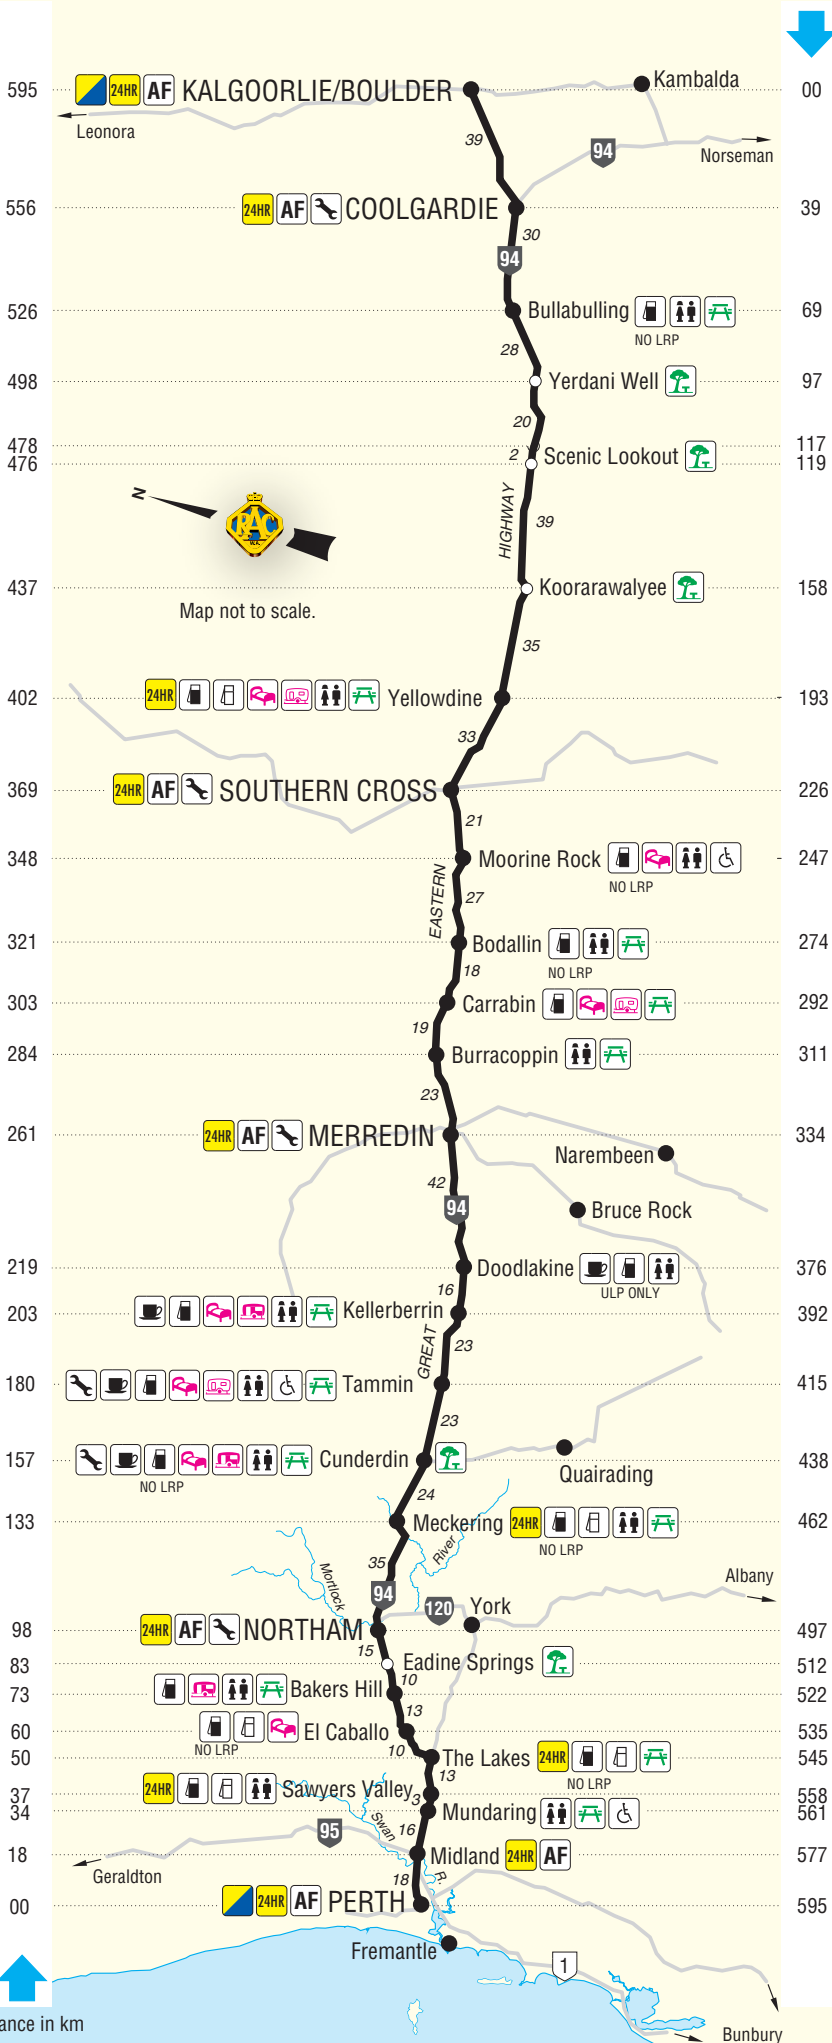

Distance in km

TRAVEL

RAC members are happier
Licence No. 97A 00001

Perth to Kalgoorlie via Great Eastern Hwy

INFORMATION

ROAD SURFACE:

Sealed, bitumen surface. Suitable for all vehicle types.

SAFETY:

The RAC has produced these en route maps as part of its ongoing commitment to assist in the road safety strategy for Western Australia and to provide reliable information for its members. The maps have been designed to enable the motorist to plan ahead, make provision for adequate rest stops and avoid driver fatigue.

MAP COVERAGE:

Detailed maps covering this region are available from RAC branches and online.

Whether you are driving across the city, in the country or even interstate - you and your family are sure to appreciate the value-added protection of RAC Classic or Ultimate Membership. Call 13 17 03 today.

LEGEND

FACILITIES

All Facilities	Caravan Facility
Unleaded, Diesel	Designated Rest Area
LPG AutoGAS	Public Toilets
Accommodation	Picnic Area
Caravan Park	Disabled Facilities

MAP DETAIL

- Town/Location
- Rest Area Location
- 76 Intermediate Distance

ADDITIONAL INFORMATION

- RAC Branch Office
- RAC Contractor
- 24 Hour fuel availability (subject to change)
- FREE COFFEE FOR DRIVER - Roadhouses displaying this sign offer the driver of the vehicle a free coffee or tea. This is a road safety initiative donated by the roadhouse to help reduce driver fatigue. There is a limit of one cup per vehicle, per stop.

Distance in km